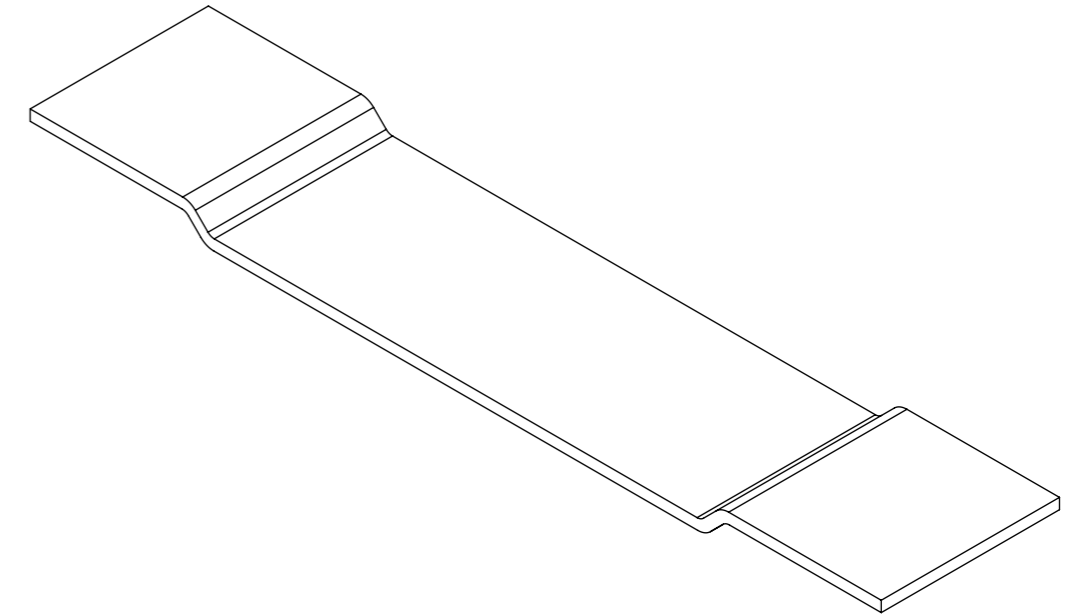

Top View

Side View

**LUSO**  
S T O N E

Product Name	Lusso Stone Bath Rack
Material	Stone Resin
Size, mm	955 x 200 x 35

*All dimensions provided in mm.*