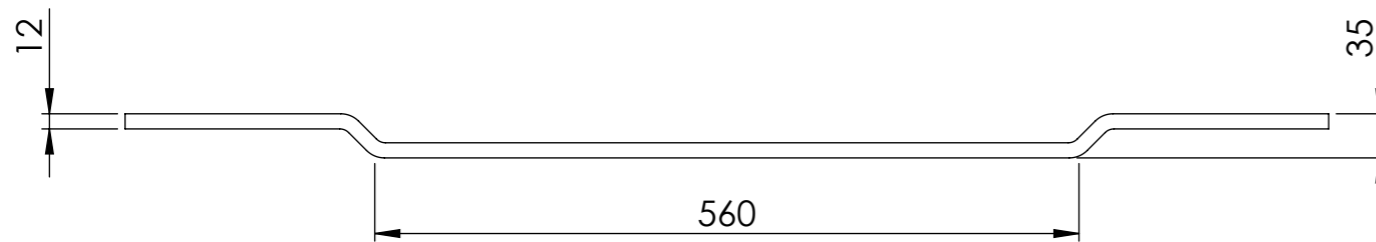

Top View

Side View

**LUSO**  
S T O N E

Product Name	Lusso Stone Bath Rack
Material	Stone Resin
Size, mm	955 x 200 x 35

*All dimensions provided in mm.*