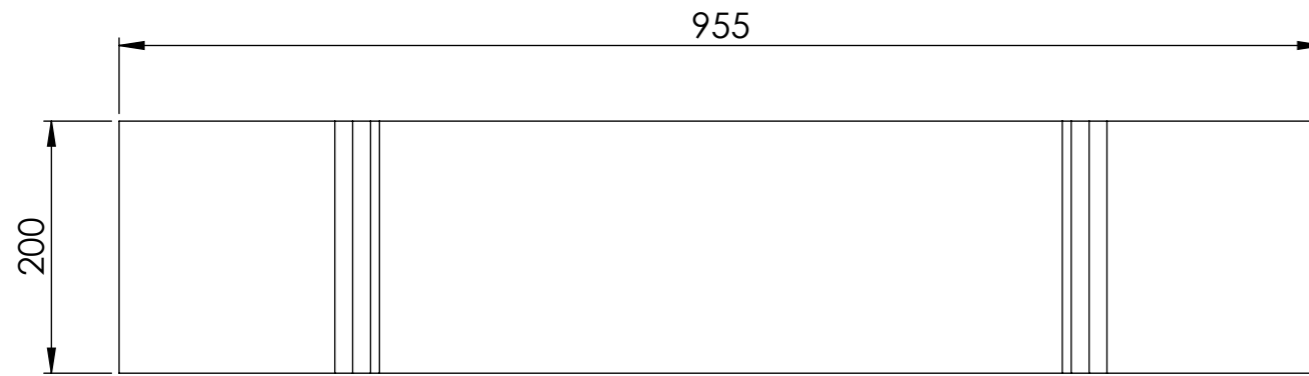

Top View

Side View

**LUSO**  
S T O N E

Product Name	Lusso Stone Bath Rack
Material	Stone Resin
Size, mm	955 x 200 x 35

*All dimensions provided in mm.*