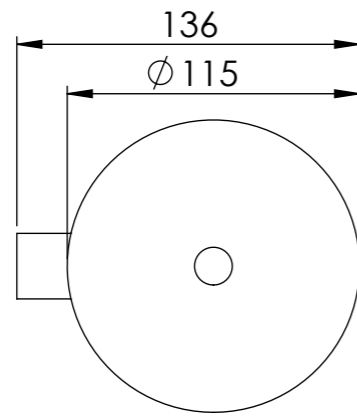

Top View

Side View

**LUSO**  
S T O N E

Name	Luxe Series
Product	Toilet Brush & Holder
Finish	Matte Black

*All dimensions provided in mm.*