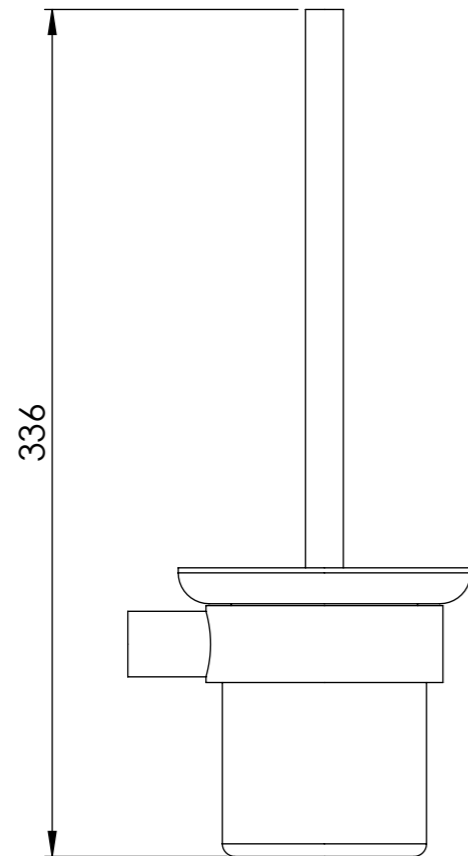

Top View

Side View

**LUSO**  
S T O N E

Name	Luxe Series
Product	Toilet Brush & Holder
Finish	Matte Black

*All dimensions provided in mm.*