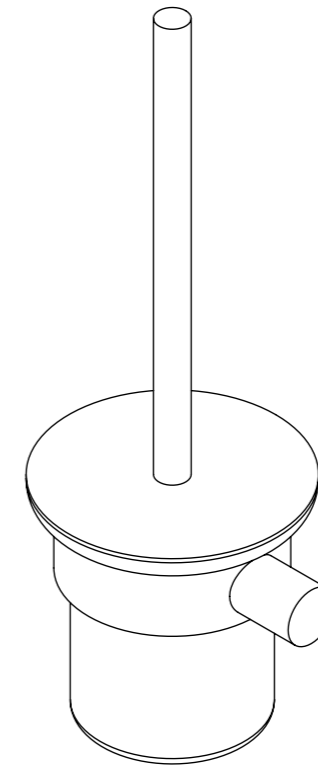

Top View

Side View

**LUSO**  
S T O N E

Name	Luxe Series
Product	Toilet Brush & Holder
Finish	Matte Black

*All dimensions provided in mm.*