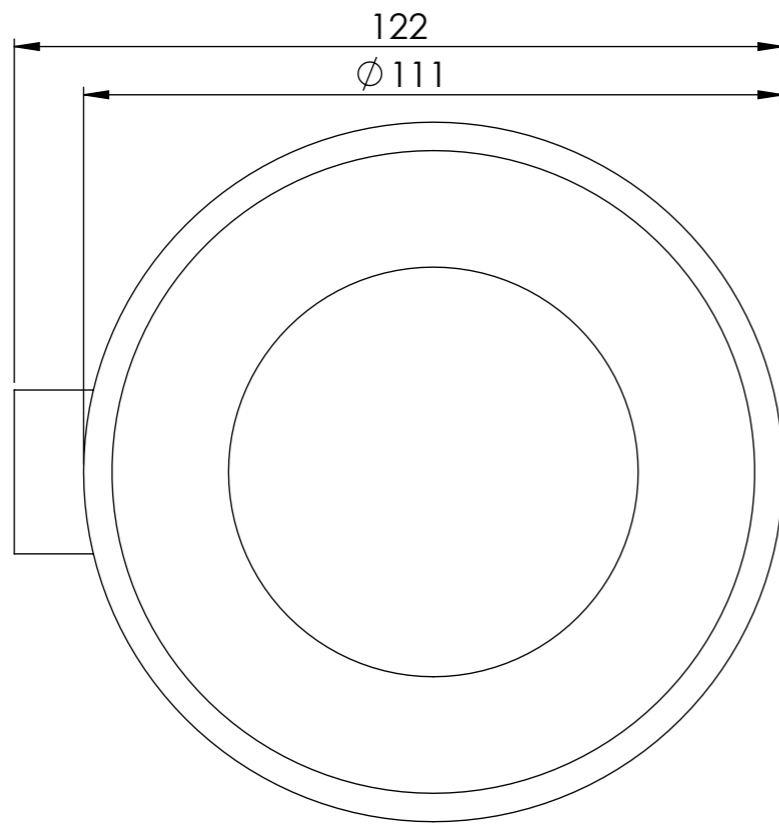

Top View

Side View

LUSO
S T O N E

Name	Luxe Series
Product	Soap Dish & Holder
Finish	Matte Black

All dimensions provided in mm.