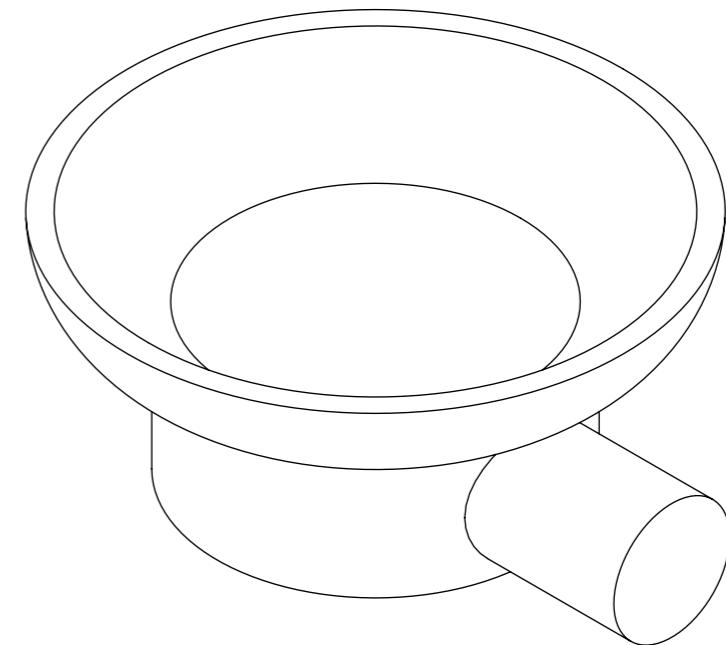

Top View

Side View

LUSO
S T O N E

Name	Luxe Series
Product	Soap Dish & Holder
Finish	Matte Black

All dimensions provided in mm.