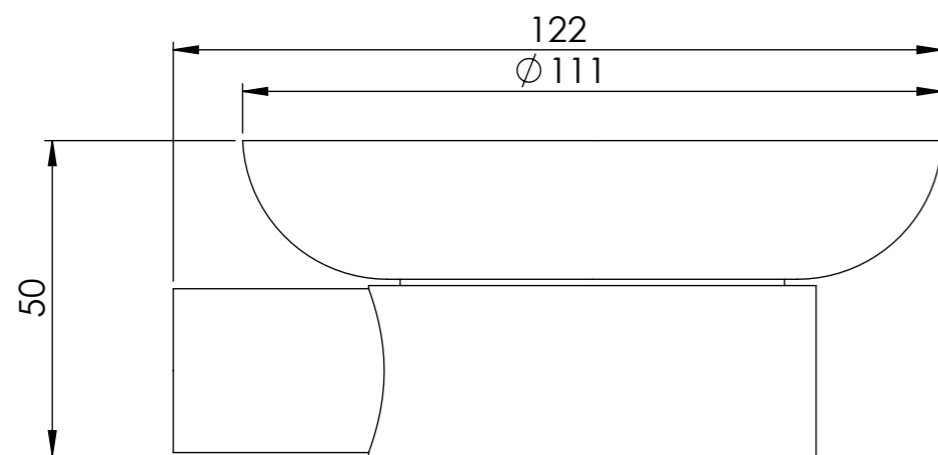

Top View

Side View

LUSO
S T O N E

Name	Luxe Series
Product	Soap Dish & Holder
Finish	Matte Black

All dimensions provided in mm.