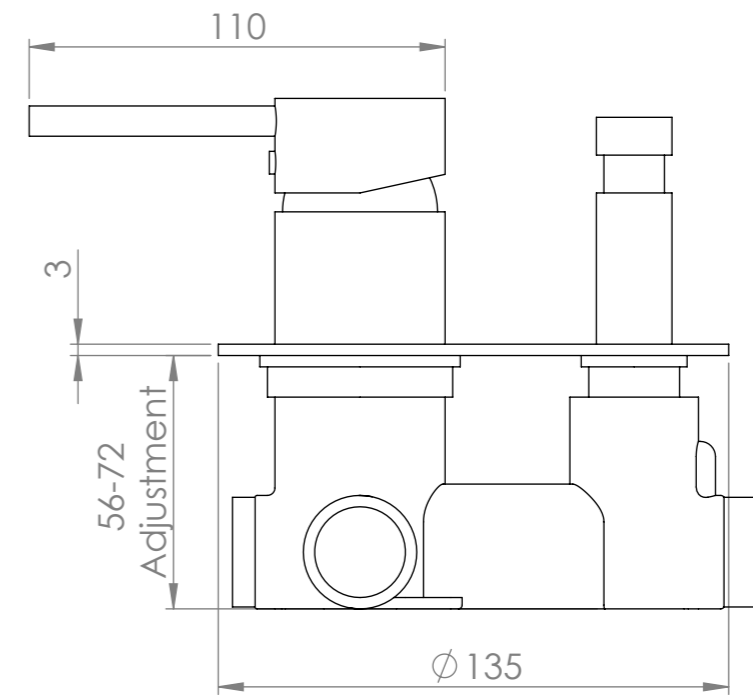

Can be Installed Anywhere
Within Bath Area

Hose Length 1.5 m
(1500 mm)

Valves - Top View

Valves - Back View

All dimensions provided in mm.

LUSO
STONE

Product Name Luxe W/M bath/shower mix tap

Standard UK fitting