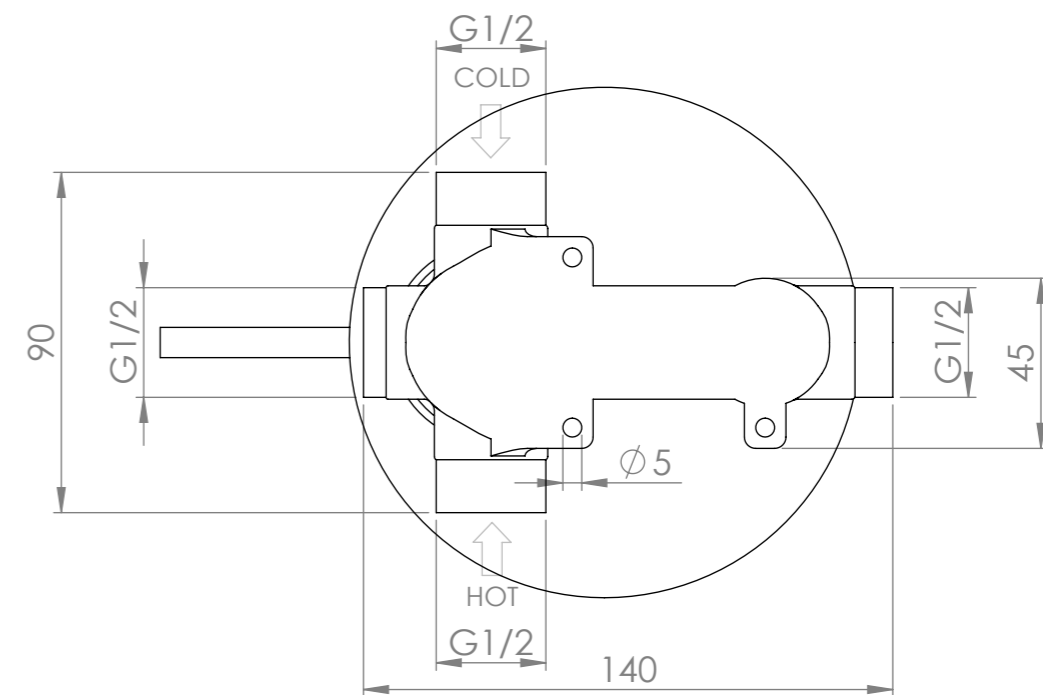

Can be Installed Anywhere
Within Bath Area

Hose Length 1.5 m
(1500 mm)

Valves - Top View

Valves - Back View

All dimensions provided in mm.

LUSO
STONE

Product Name Luxe W/M bath/shower mix tap

Standard UK fitting