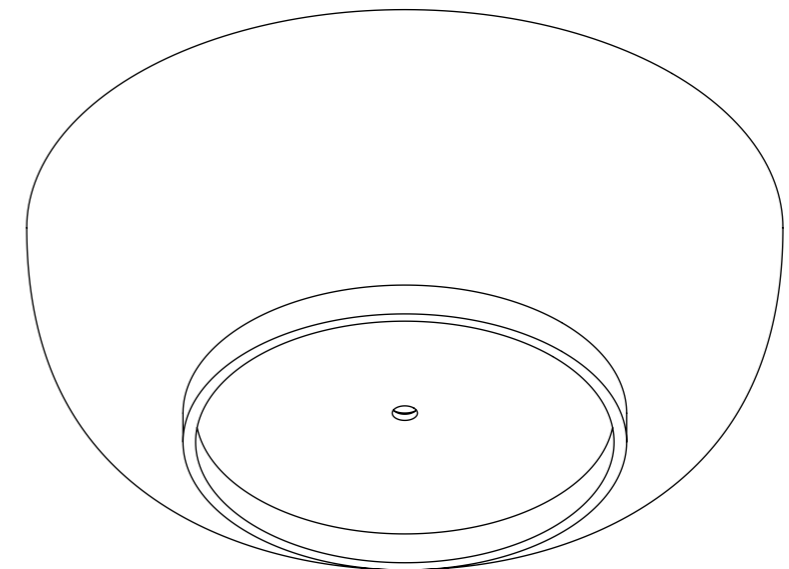

Top View

Side View - Section View

LUSO
S T O N E

Product Name	Notion 1500
Weight, kg	150
Water Capacity, L	520
Material	Stone Resin
Size, mm	1500 x 520

All dimensions provided in mm.