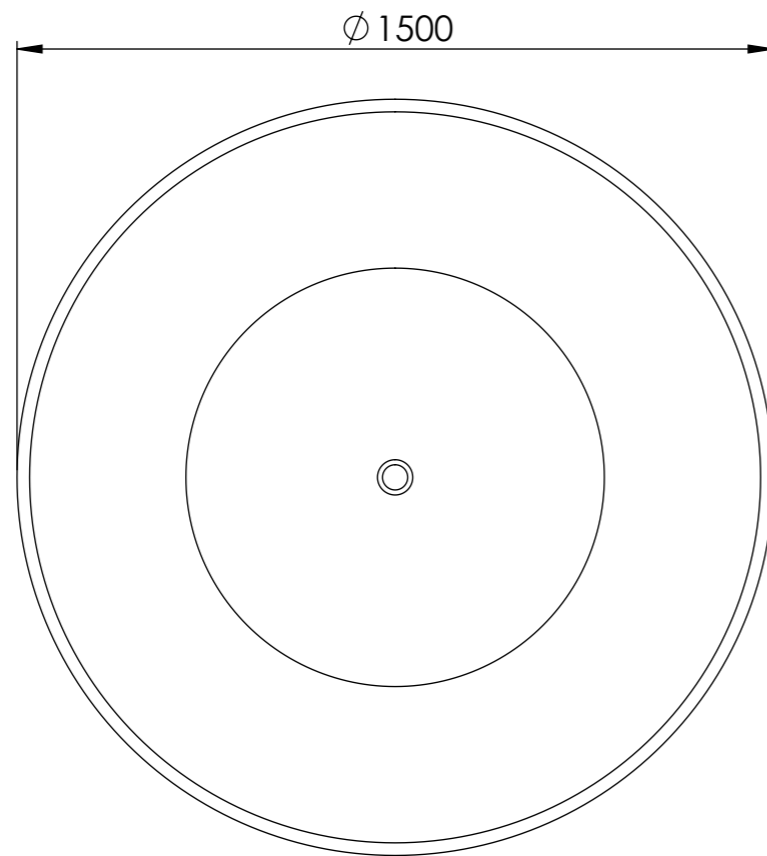

Top View

Side View - Section View

LUSO
S T O N E

Product Name	Notion 1500
Weight, kg	150
Water Capacity, L	520
Material	Stone Resin
Size, mm	1500 x 520

All dimensions provided in mm.