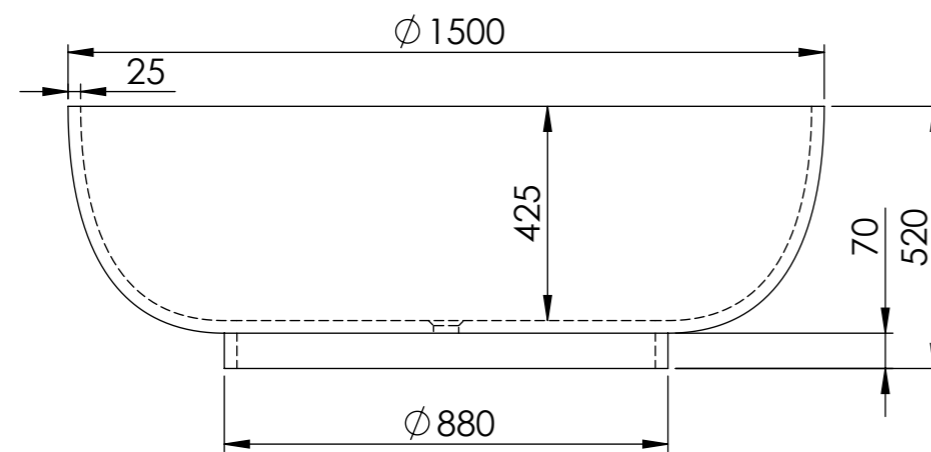

Top View

Side View - Section View

LUSO
S T O N E

Product Name	Notion 1500
Weight, kg	150
Water Capacity, L	520
Material	Stone Resin
Size, mm	1500 x 520

All dimensions provided in mm.