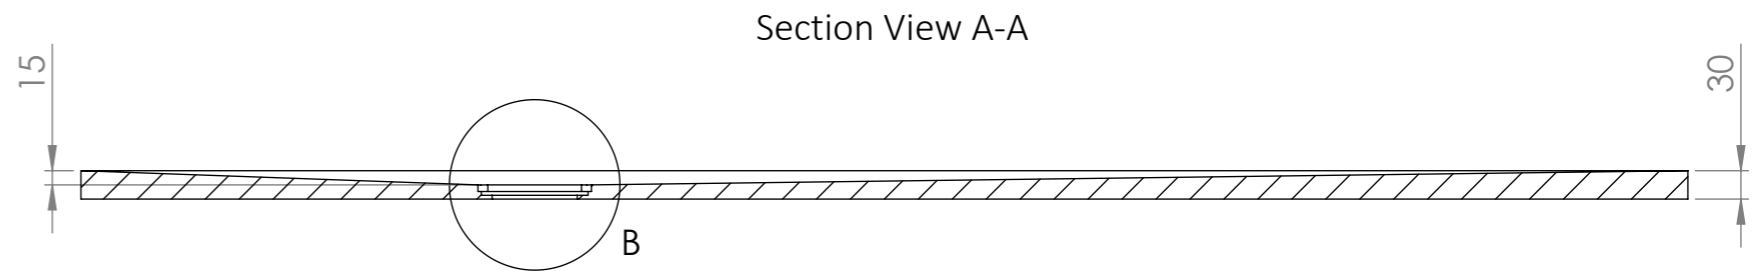

DETAIL B
SCALE 1 : 2

Section View A-A

Shower Tray - Top View

LUSO
STONE

Product Name	Vigo Shower Tray
Material	Stone Resin
Size, mm	1700 x 900 x 30

All dimensions provided in mm.