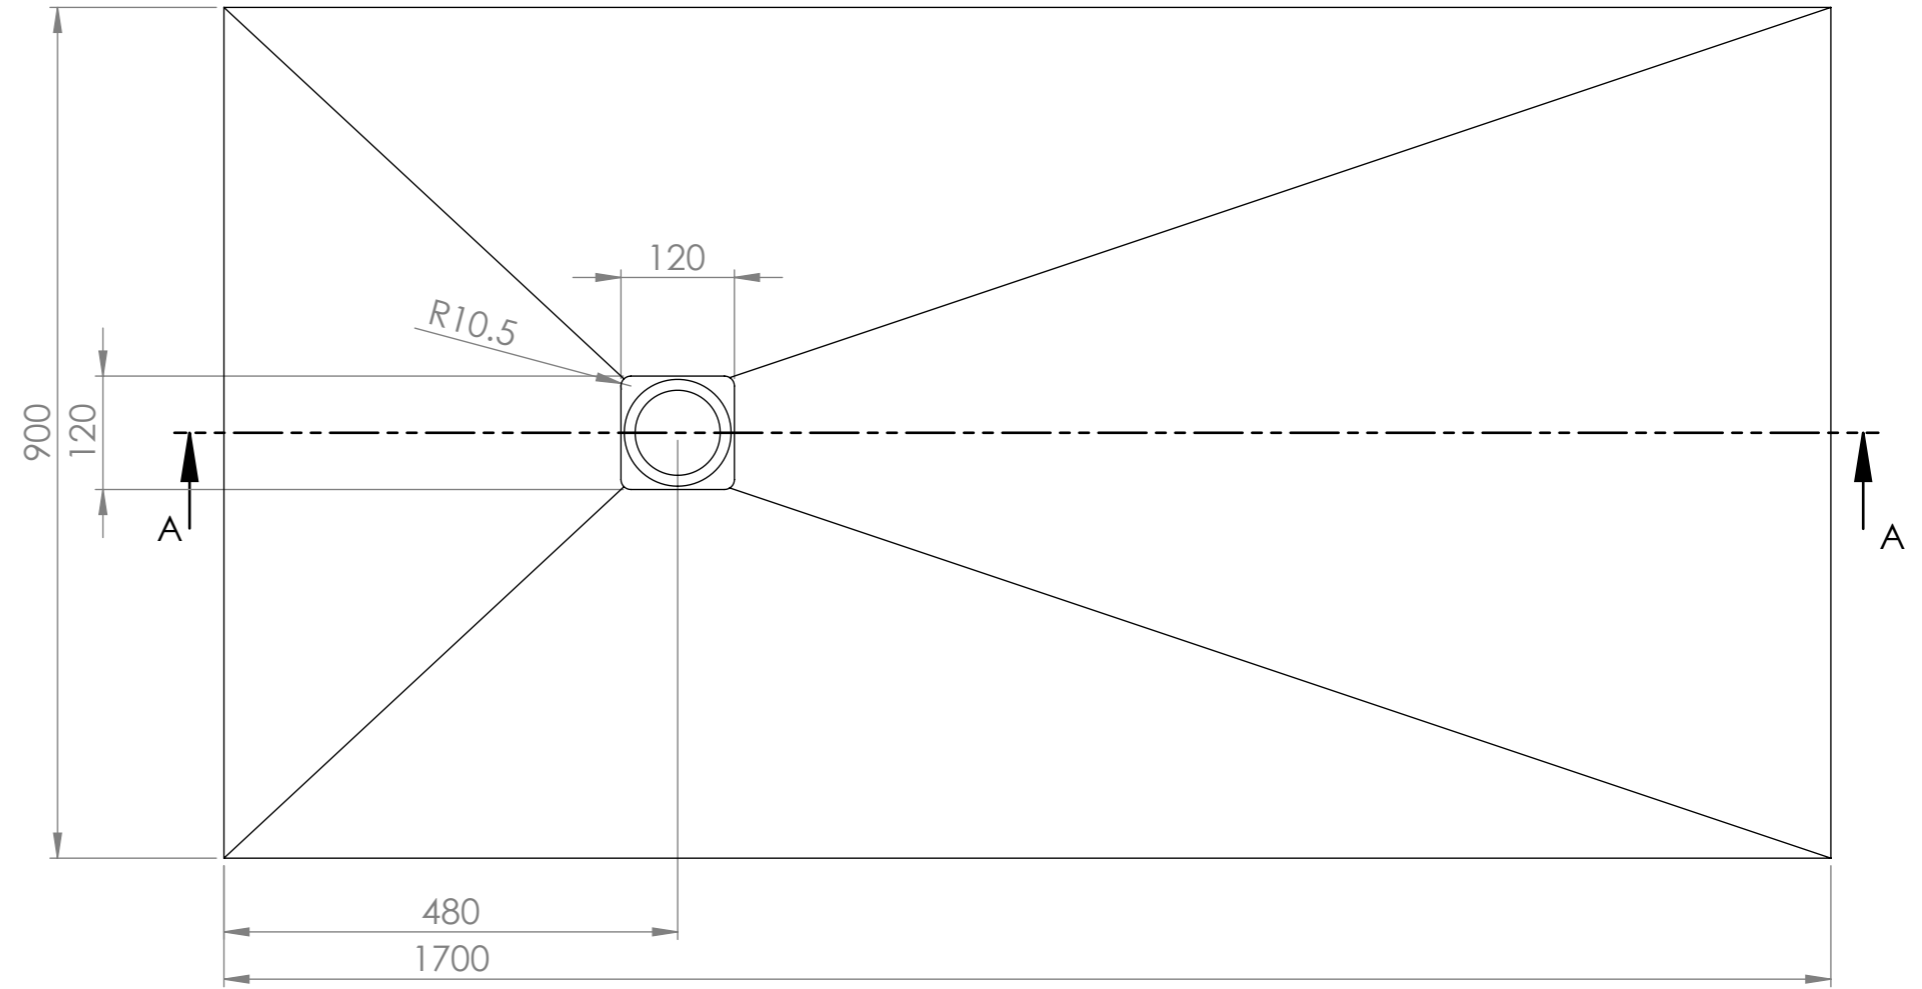

DETAIL B
SCALE 1 : 2

Section View A-A

Shower Tray - Top View

LUSO
STONE

Product Name	Vigo Shower Tray
Material	Stone Resin
Size, mm	1700 x 900 x 30

All dimensions provided in mm.