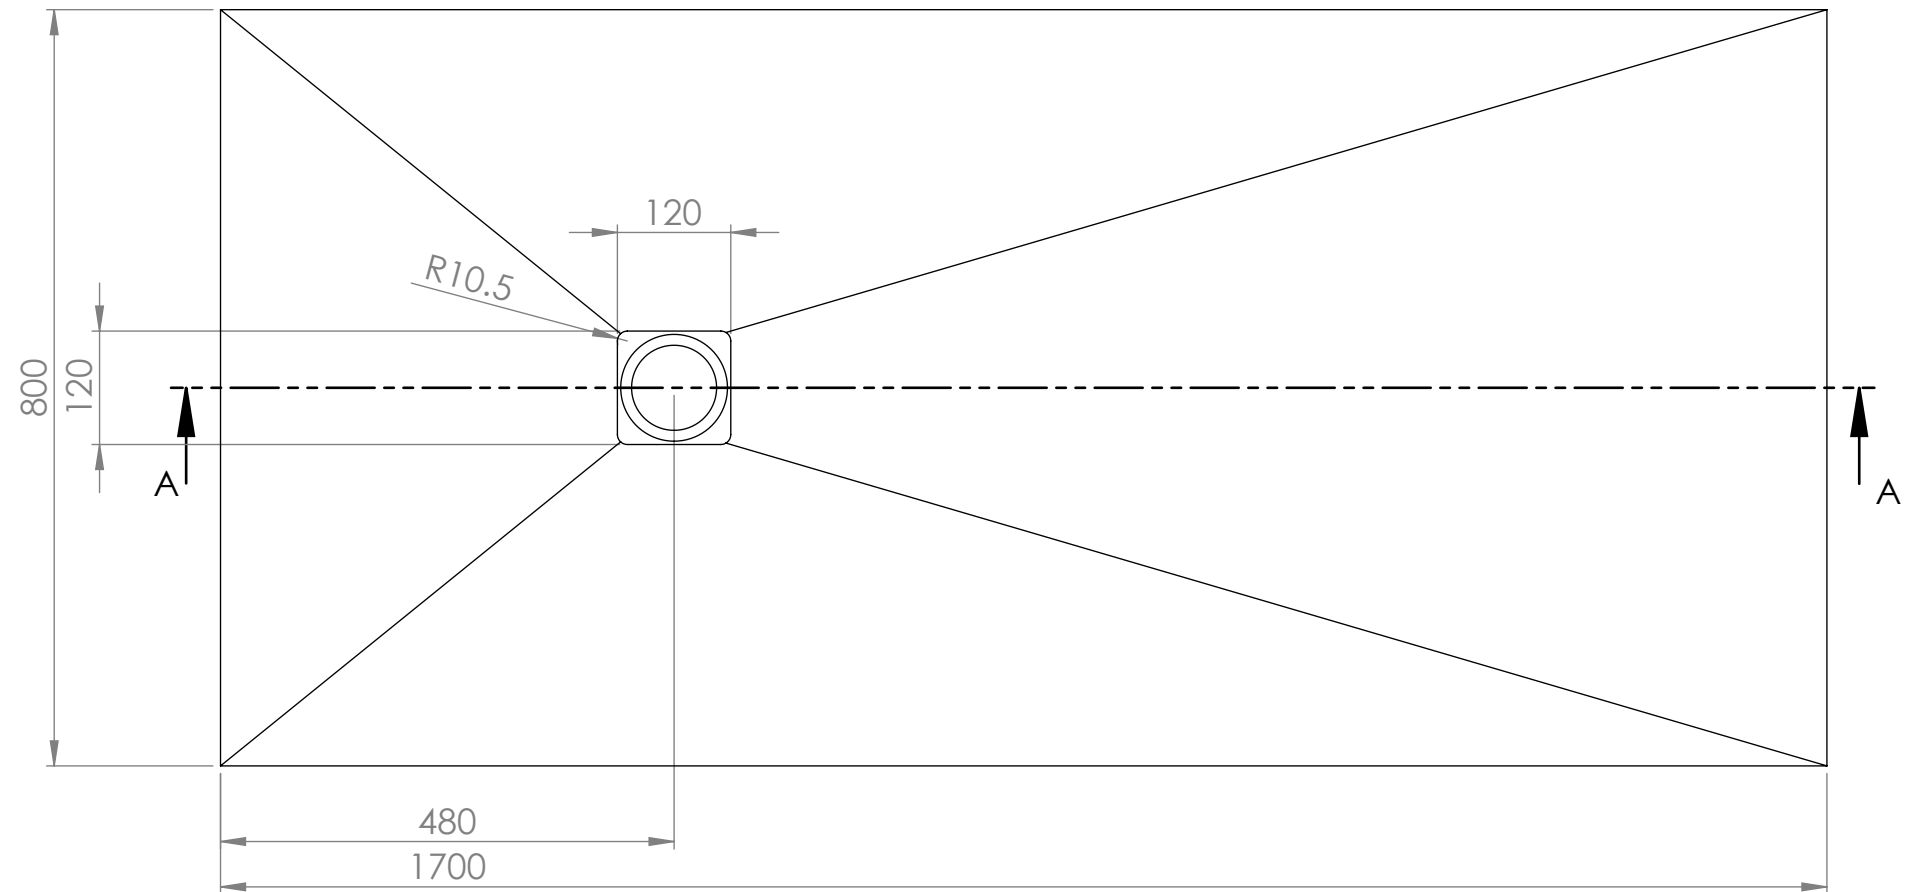

DETAIL B
SCALE 1 : 2

Section View A-A

Shower Tray - Top View

LUSO
S T O N E

Product Name	Vigo Shower Tray
Material	Stone Resin
Size, mm	1700 x 800 x 30

All dimensions provided in mm.