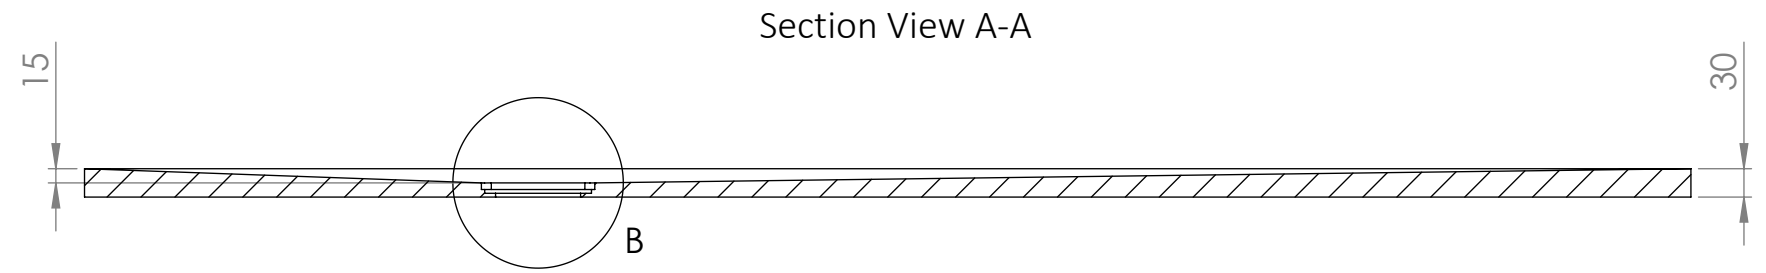

DETAIL B
SCALE 1 : 2

Section View A-A

Shower Tray - Top View

LUSO
S T O N E

Product Name	Vigo Shower Tray
Material	Stone Resin
Size, mm	1700 x 800 x 30

All dimensions provided in mm.