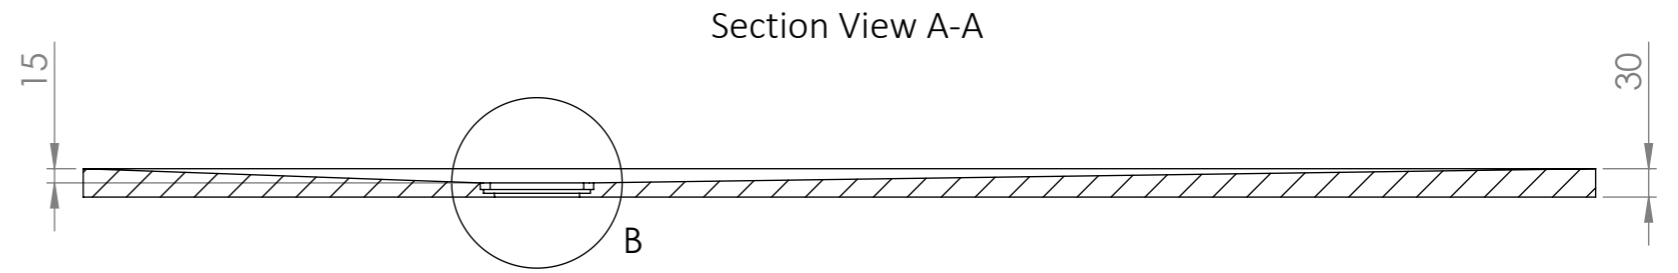

DETAIL B
SCALE 1 : 2

Shower Tray - Top View

LUSO
STONE

Product Name	Vigo Shower Tray
Material	Stone Resin
Size, mm	1600 x 900 x 30

All dimensions provided in mm.