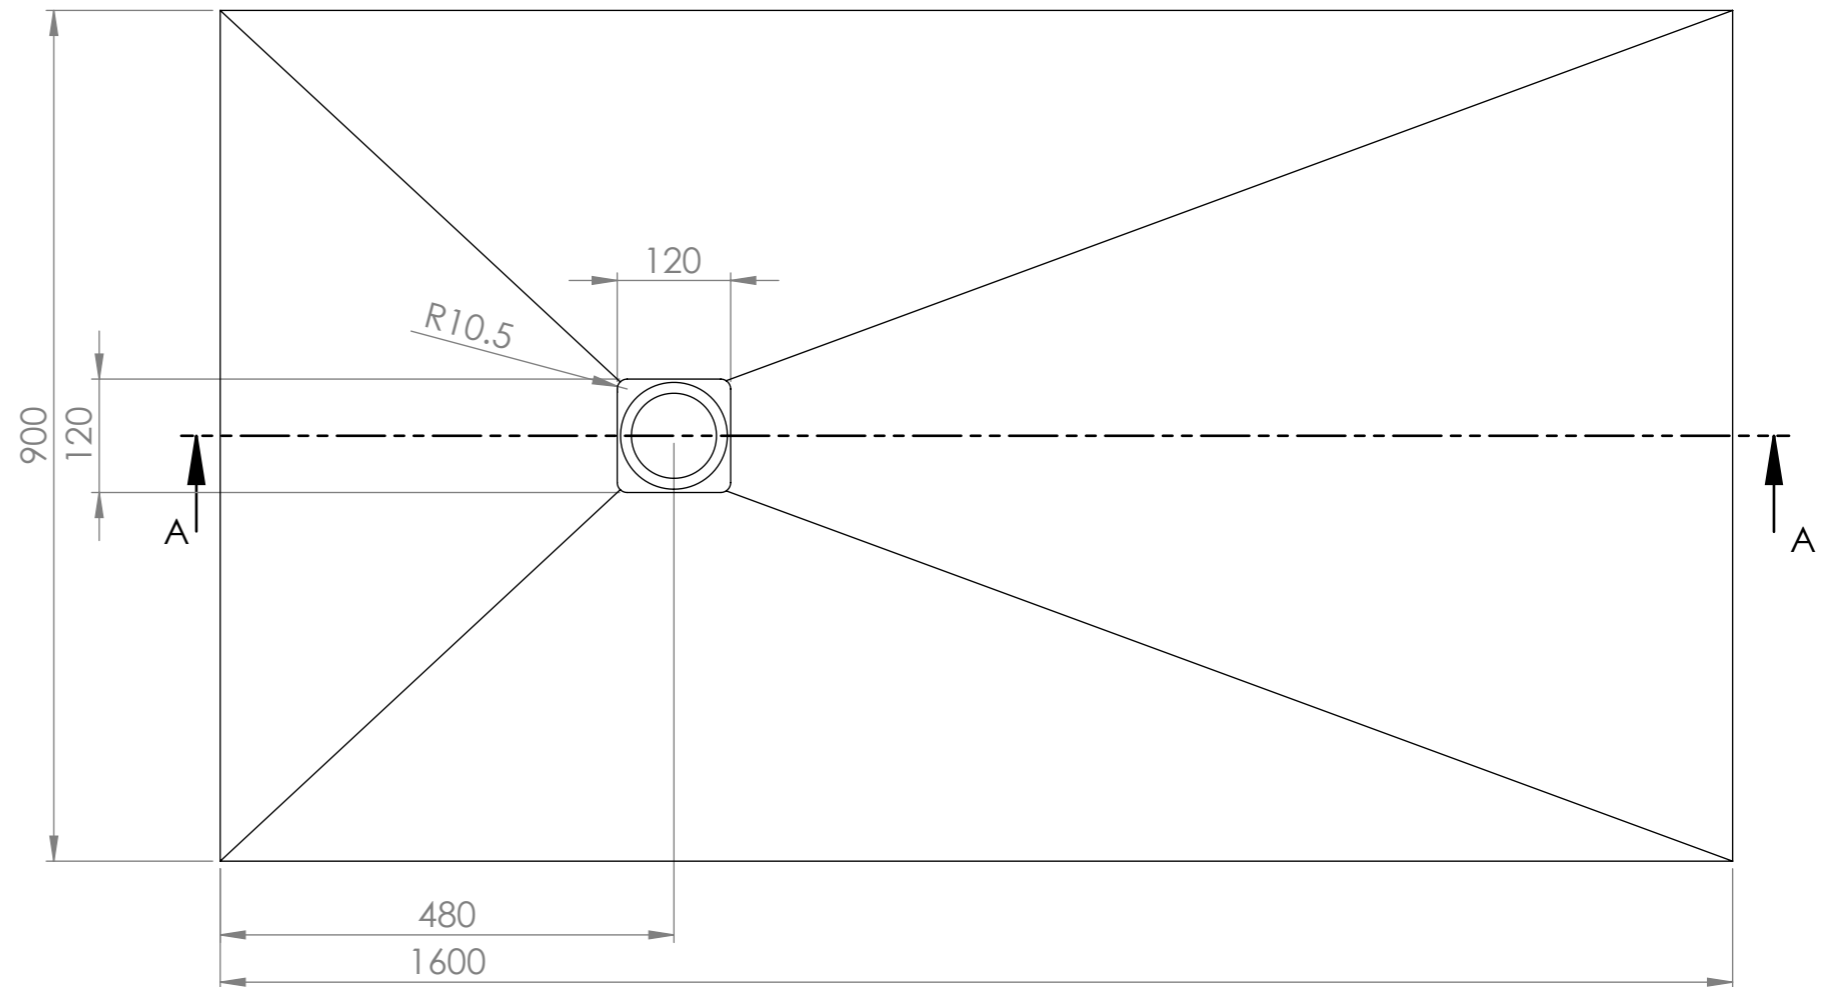

DETAIL B
SCALE 1 : 2

Shower Tray - Top View

LUSO
STONE

Product Name	Vigo Shower Tray
Material	Stone Resin
Size, mm	1600 x 900 x 30

All dimensions provided in mm.