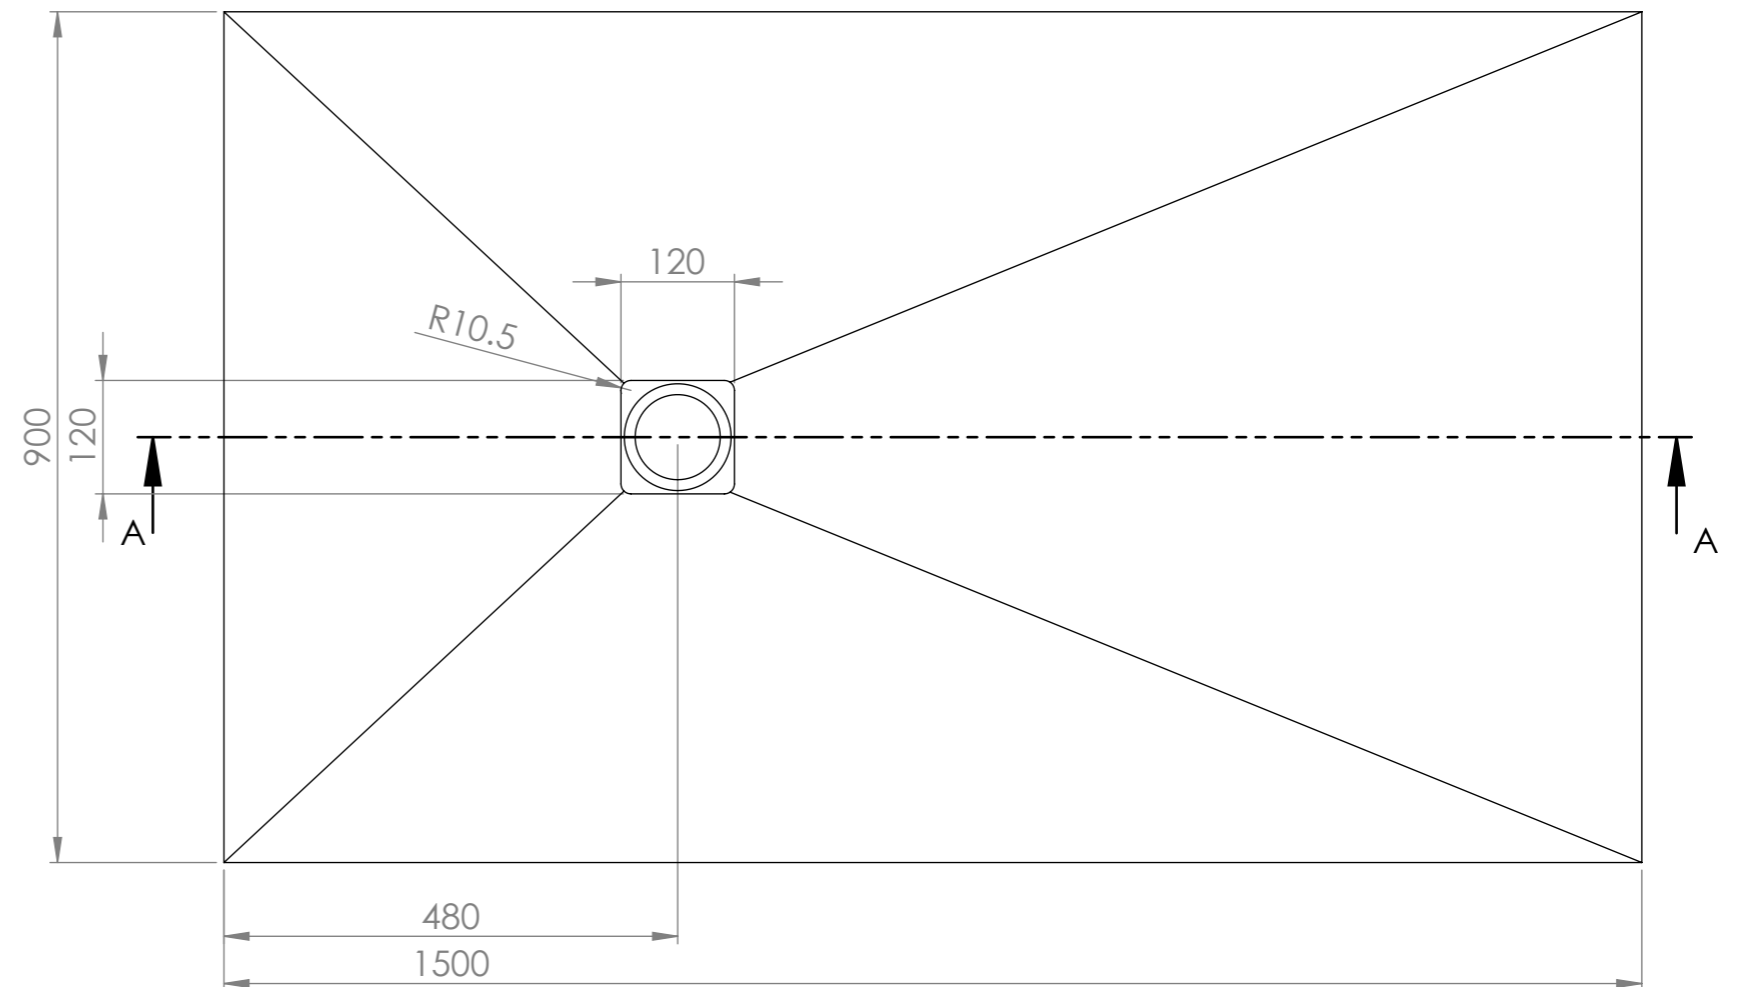

DETAIL B
SCALE 1 : 2

Section View A-A

Shower Tray - Top View

LUSO
STONE

Product Name	Vigo Shower Tray
Material	Stone Resin
Size, mm	1500 x 900 x 30

All dimensions provided in mm.