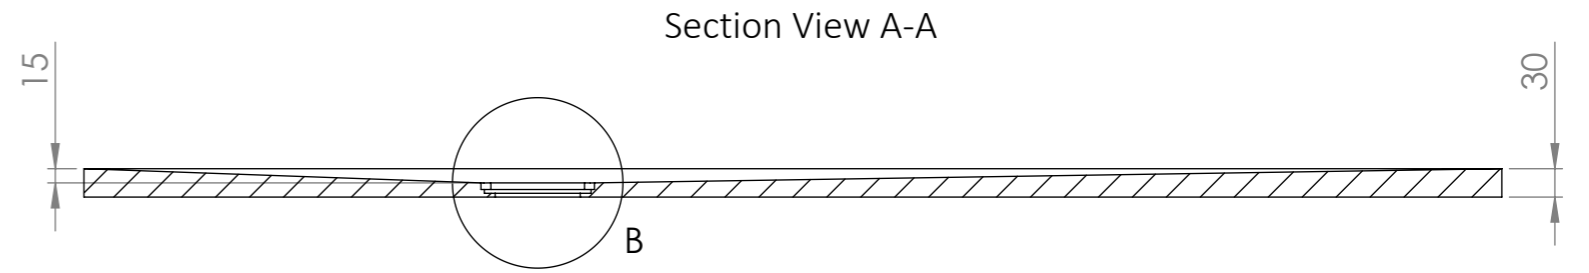

DETAIL B
SCALE 1 : 2

Section View A-A

Shower Tray - Top View

LUSO
STONE

Product Name	Vigo Shower Tray
Material	Stone Resin
Size, mm	1500 x 900 x 30

All dimensions provided in mm.