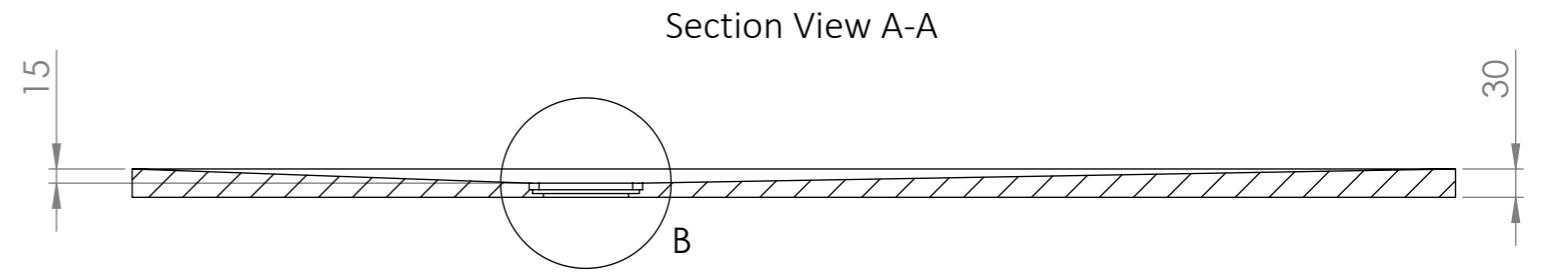

DETAIL B  
SCALE 1 : 2

Shower Tray - Top View

**LUSO**  
STONE

Product Name	Vigo Shower Tray
Material	Stone Resin
Size, mm	1400 x 900 x 30

*All dimensions provided in mm.*