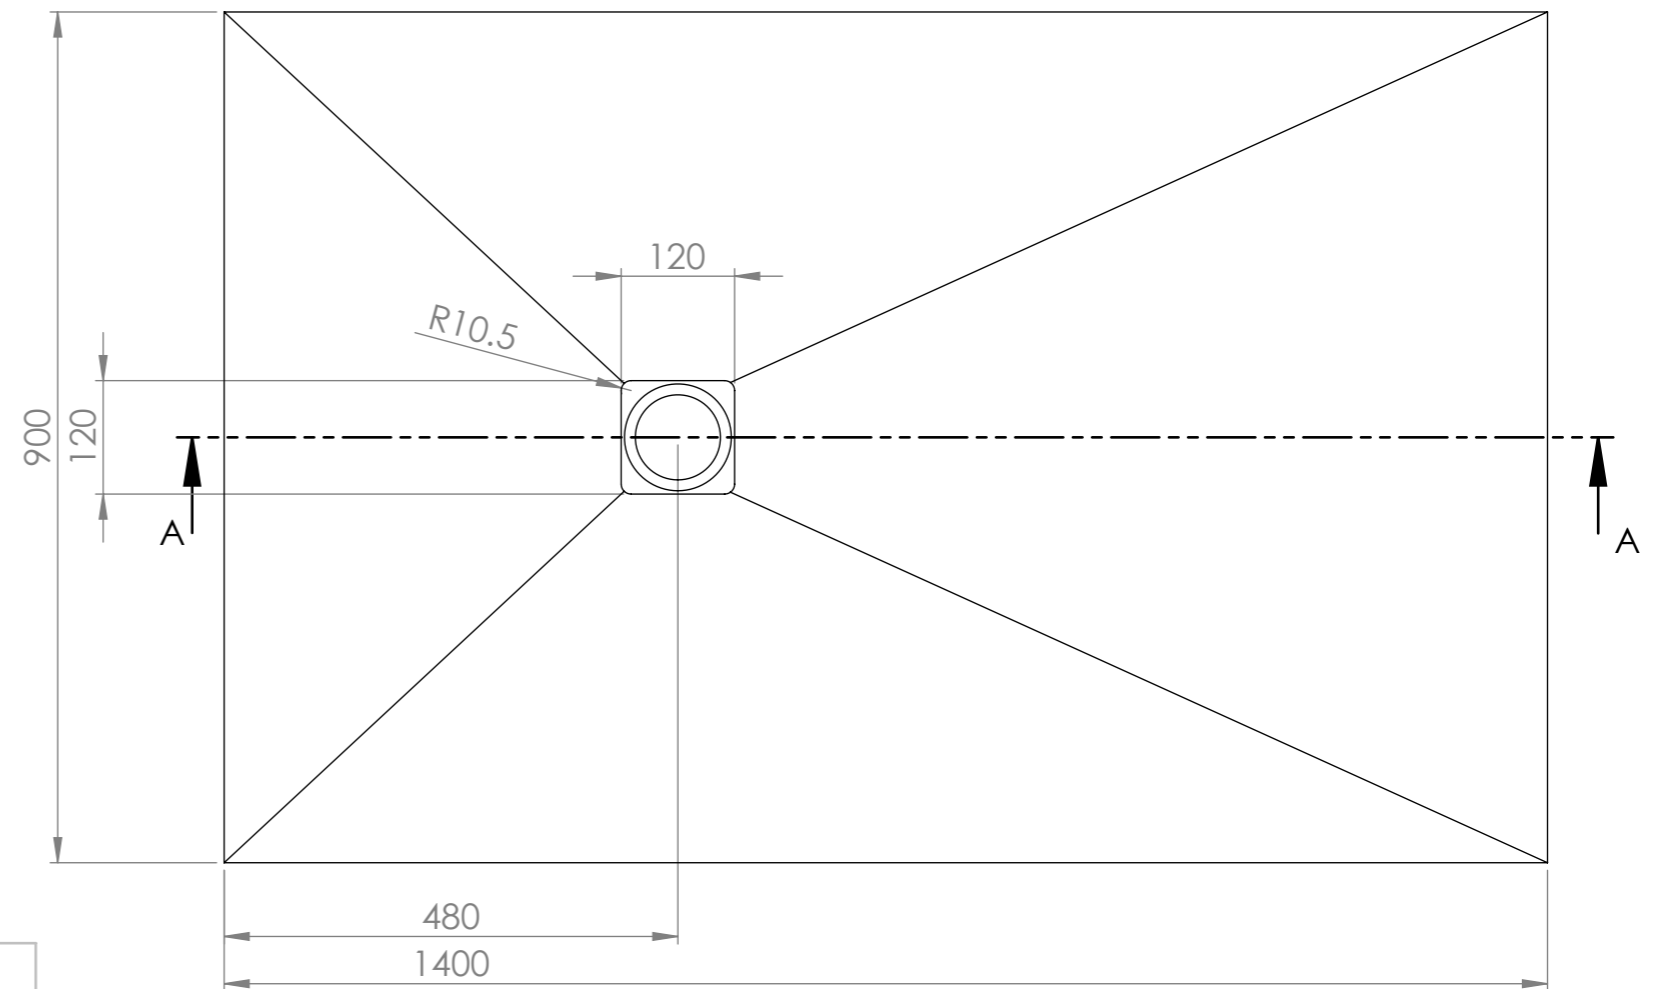

DETAIL B  
SCALE 1 : 2

Shower Tray - Top View

**LUSO**  
STONE

Product Name	Vigo Shower Tray
Material	Stone Resin
Size, mm	1400 x 900 x 30

*All dimensions provided in mm.*