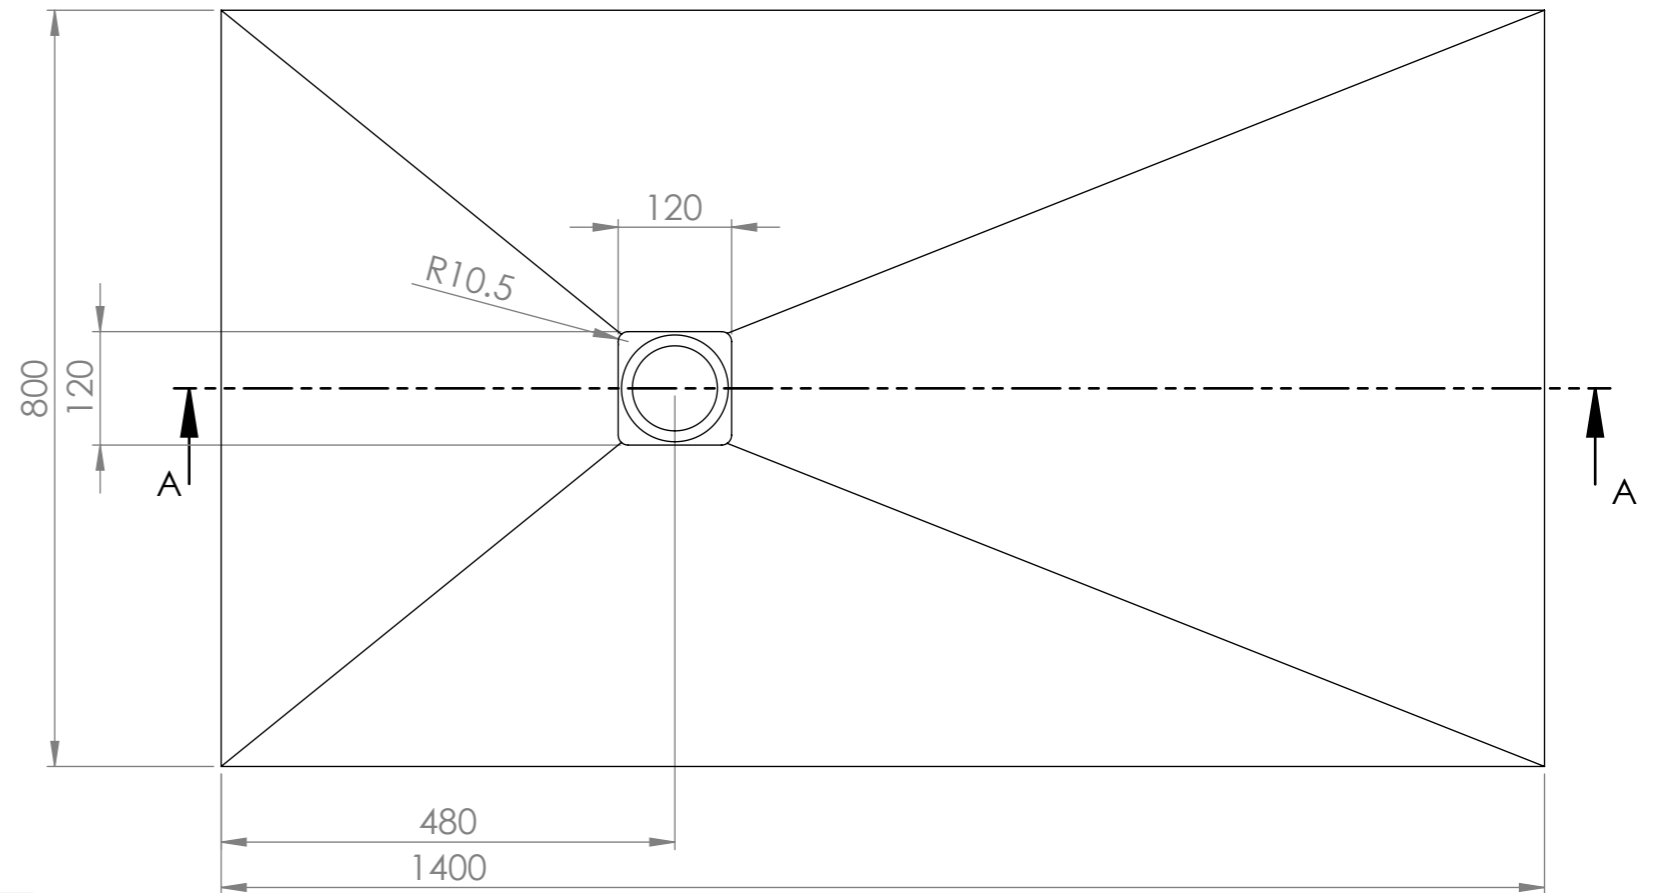

DETAIL B
SCALE 1 : 2

Shower Tray - Top View

LUSO
S T O N E

Product Name	Vigo Shower Tray
Material	Stone Resin
Size, mm	1400 x 800 x 30

All dimensions provided in mm.