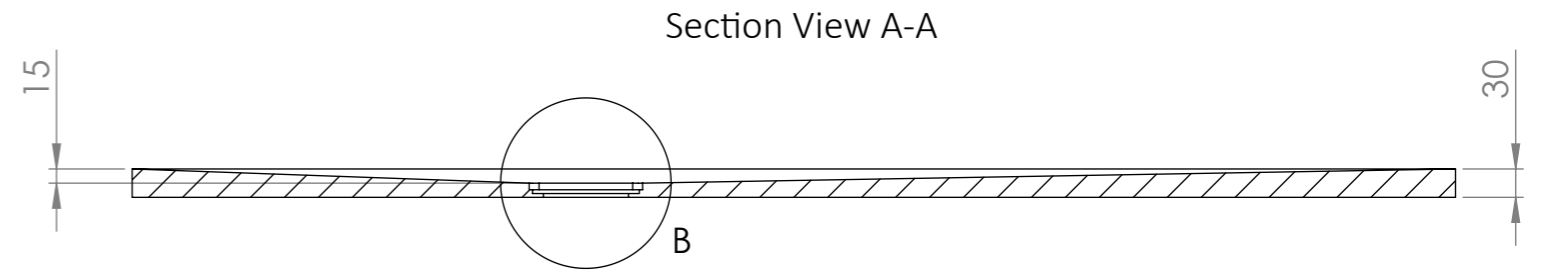

DETAIL B
SCALE 1 : 2

Shower Tray - Top View

LUSO
S T O N E

Product Name	Vigo Shower Tray
Material	Stone Resin
Size, mm	1400 x 800 x 30

All dimensions provided in mm.