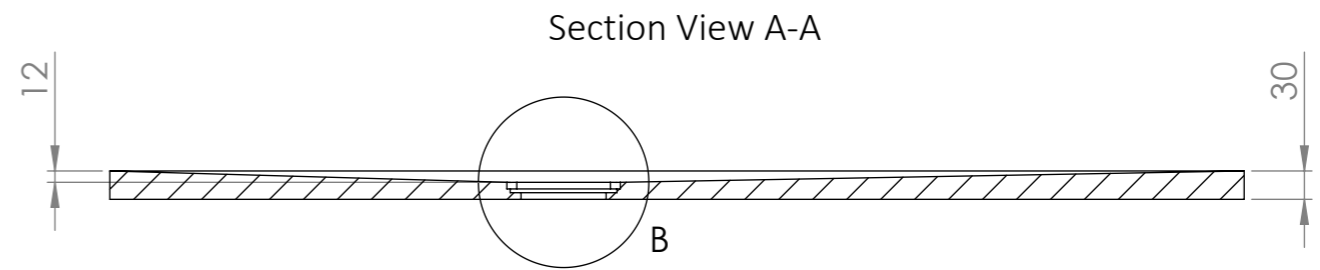

DETAIL B
SCALE 1 : 2

Shower Tray - Top View

LUSO
STONE

Product Name	Vigo Shower Tray
Material	Stone Resin
Size, mm	1200 x 900 x 30

All dimensions provided in mm.