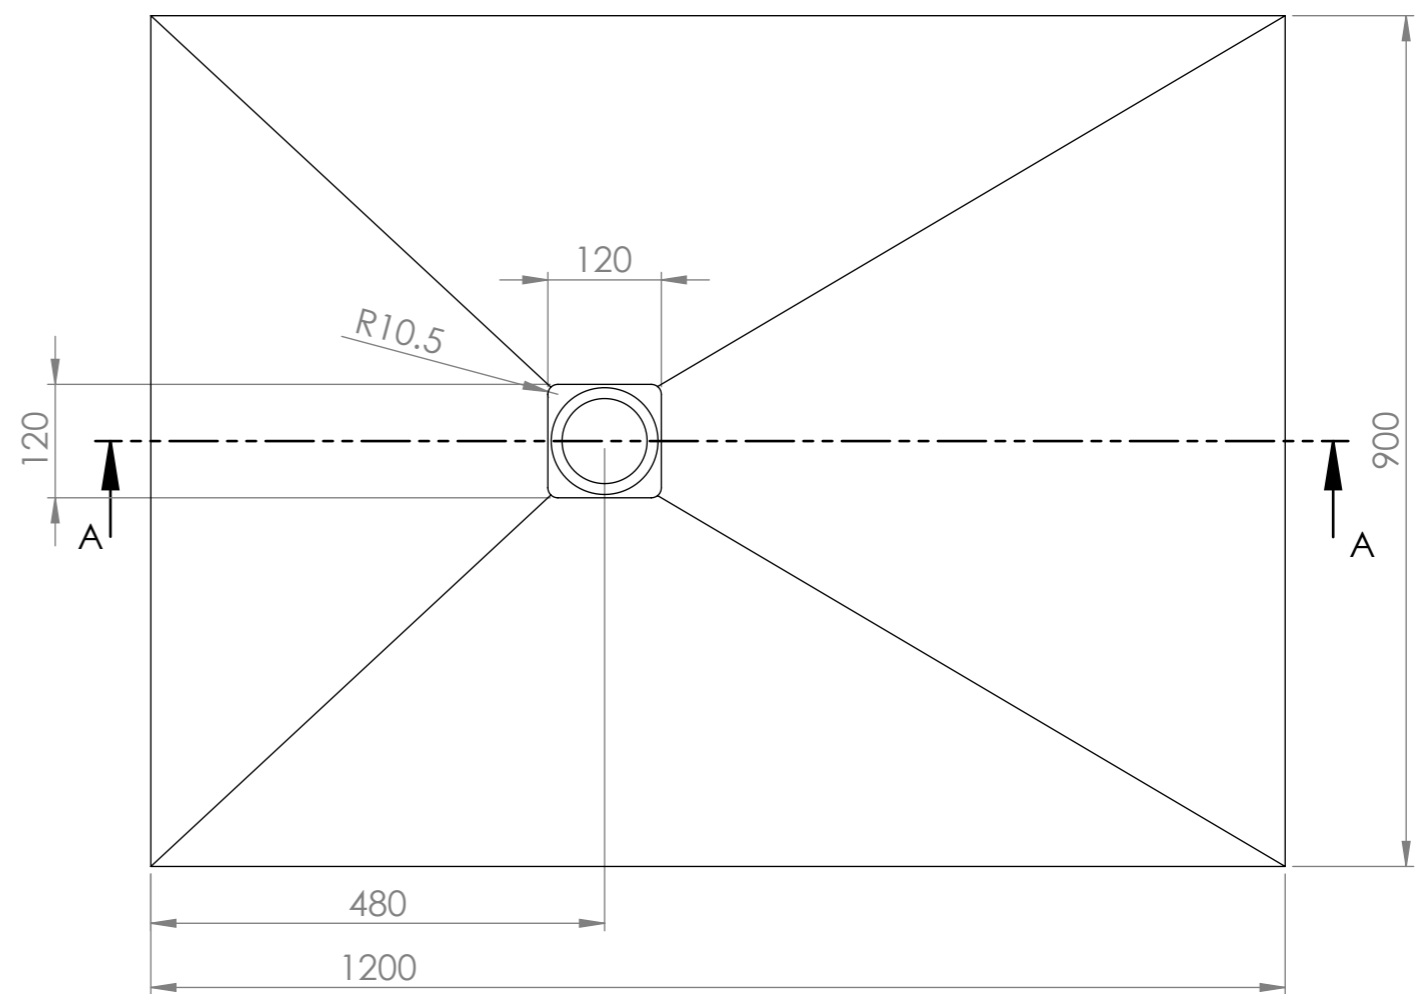

DETAIL B
SCALE 1 : 2

Shower Tray - Top View

LUSO
STONE

Product Name	Vigo Shower Tray
Material	Stone Resin
Size, mm	1200 x 900 x 30

All dimensions provided in mm.