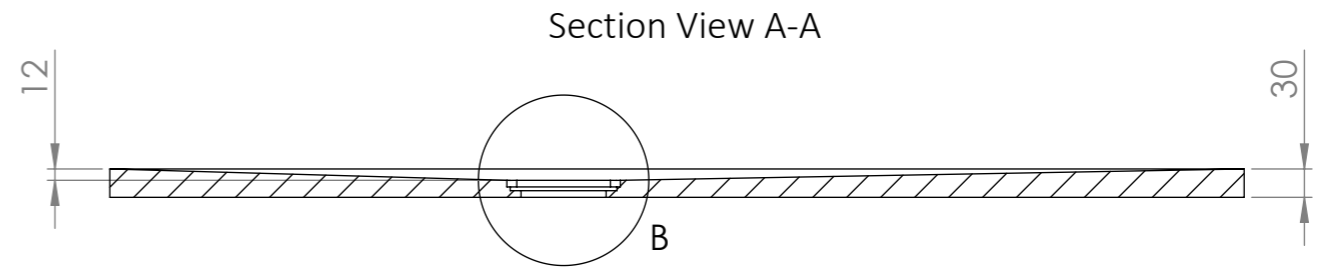

DETAIL B
SCALE 1 : 2

Shower Tray - Top View

LUSO
STONE

Product Name	Vigo Shower Tray
Material	Stone Resin
Size, mm	1200 x 800 x 30

All dimensions provided in mm.