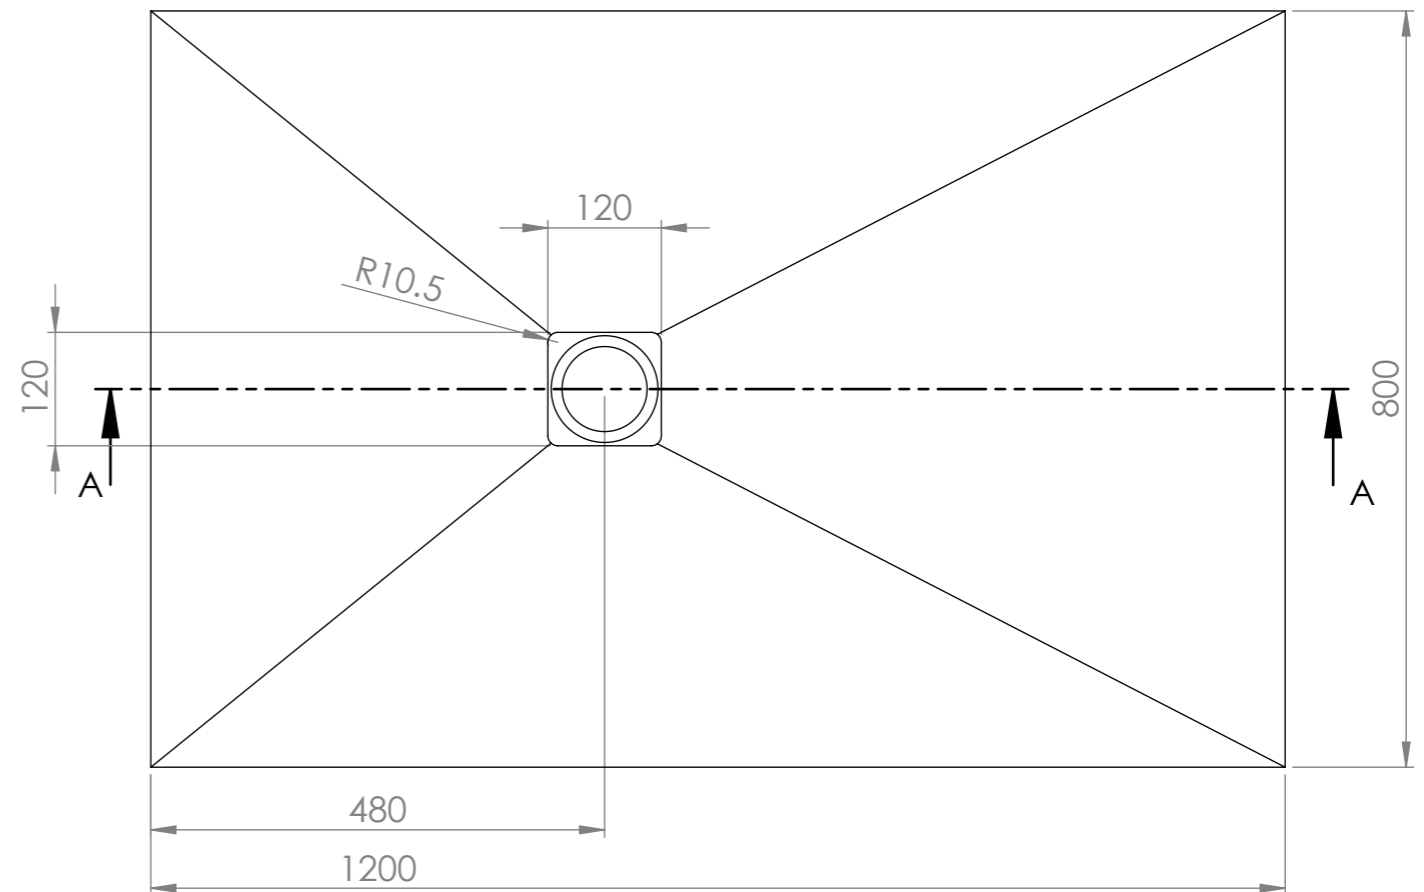

DETAIL B
SCALE 1 : 2

Shower Tray - Top View

LUSO
STONE

Product Name	Vigo Shower Tray
Material	Stone Resin
Size, mm	1200 x 800 x 30

All dimensions provided in mm.