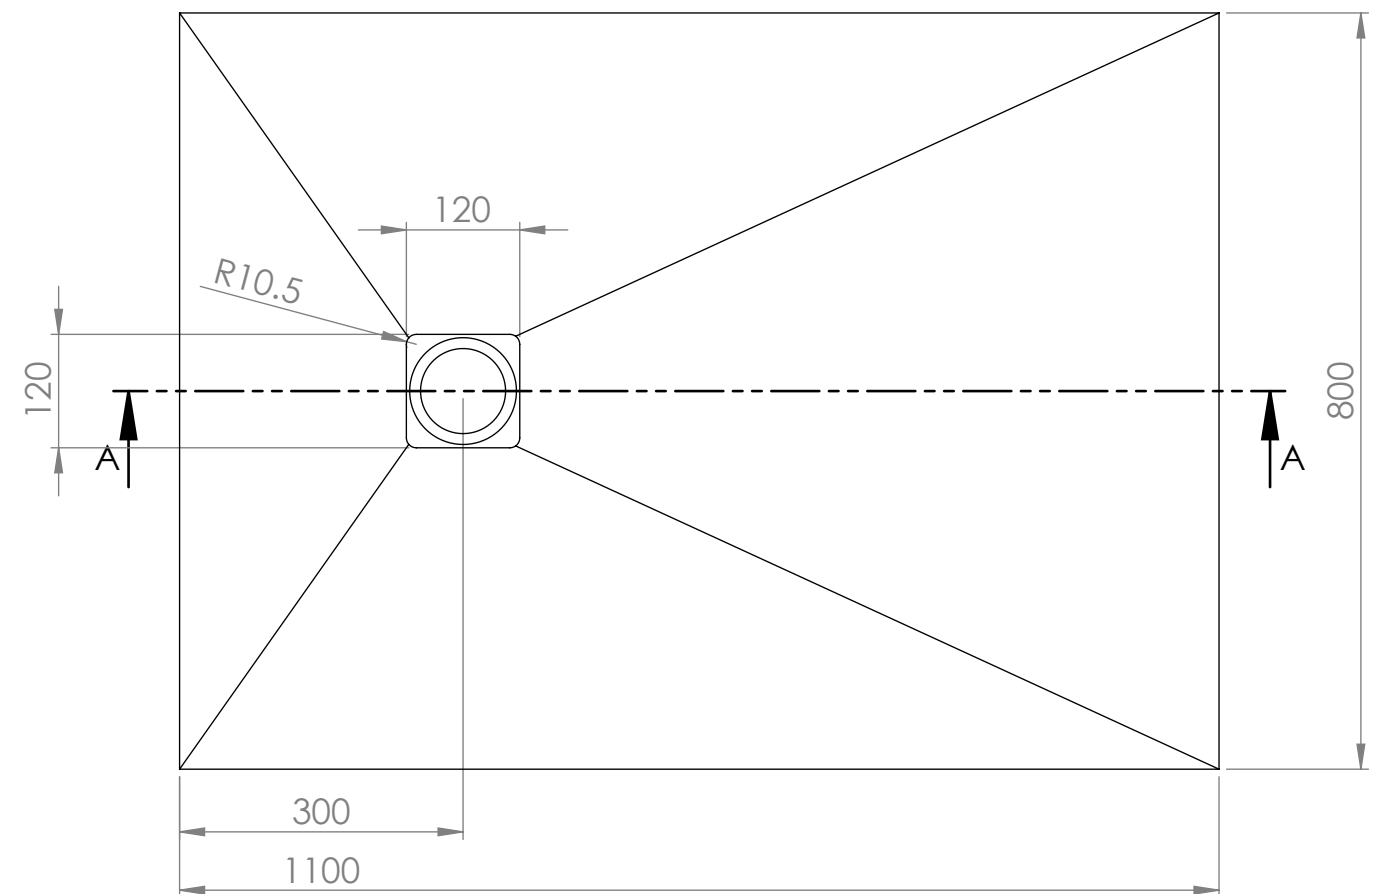

DETAIL B
SCALE 1 : 2

Shower Tray - Top View

LUSO
STONE

Product Name	Vigo Shower Tray
Material	Stone Resin
Size, mm	1100 x 800 x 30

All dimensions provided in mm.