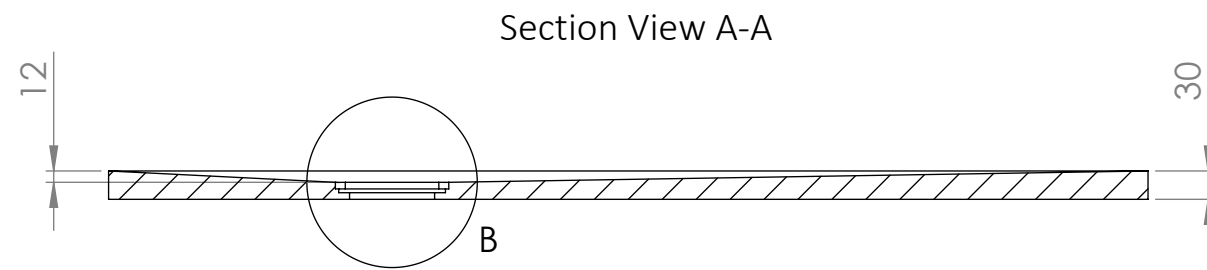

DETAIL B
SCALE 1 : 2

Shower Tray - Top View

LUSO
STONE

Product Name	Vigo Shower Tray
Material	Stone Resin
Size, mm	1100 x 800 x 30

All dimensions provided in mm.