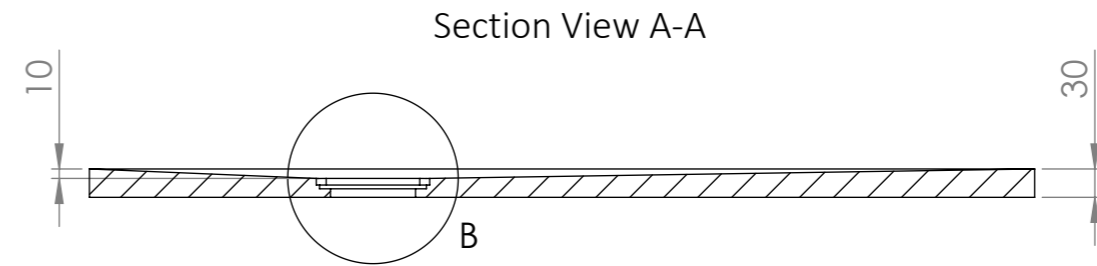

DETAIL B
SCALE 1 : 2

Shower Tray - Top View

LUSO
STONE

Product Name	Vigo Shower Tray
Material	Stone Resin
Size, mm	1000 x 900 x 30

All dimensions provided in mm.