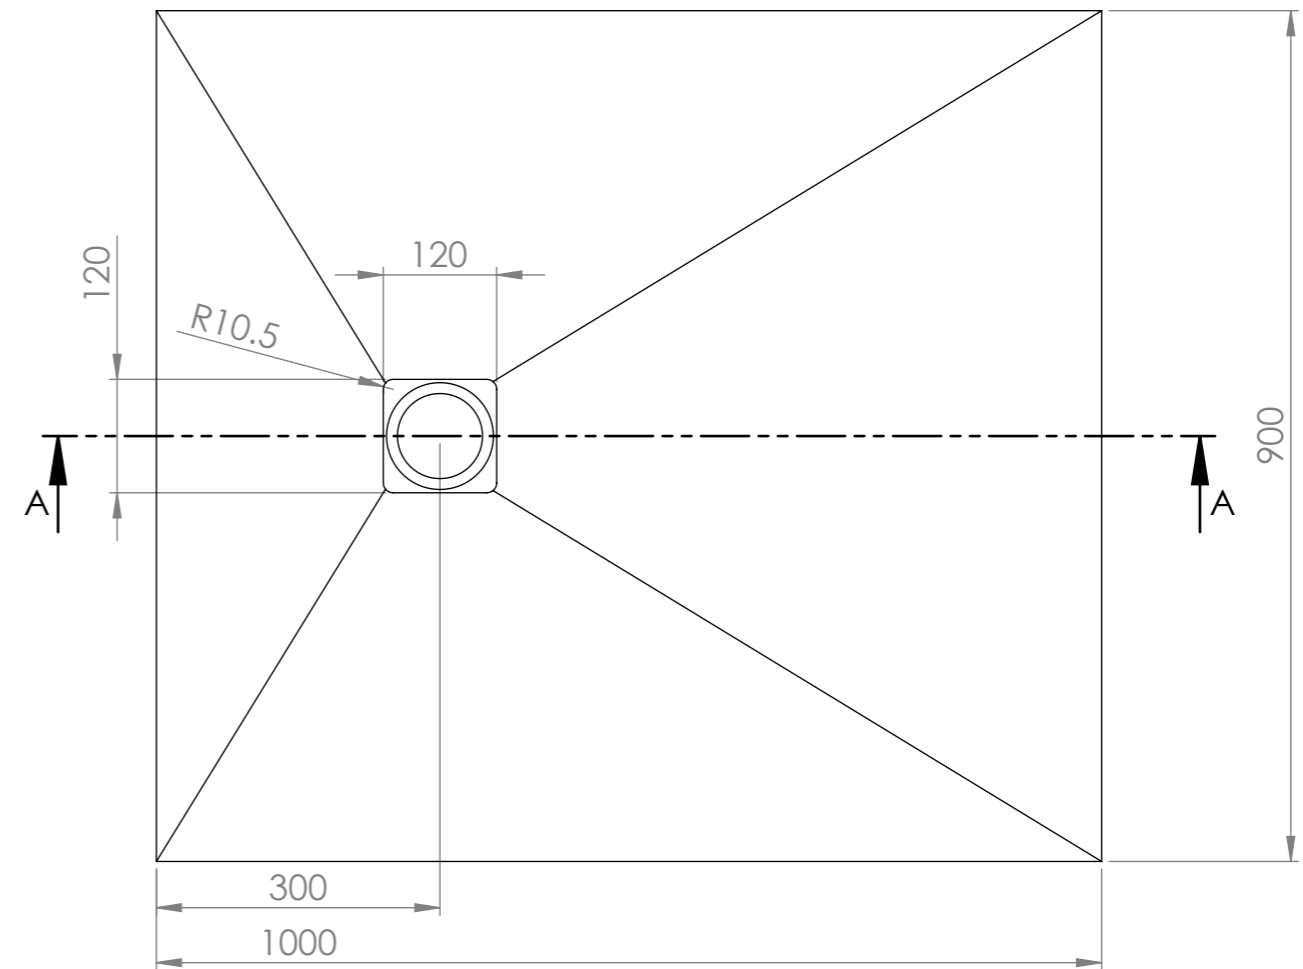

DETAIL B
SCALE 1 : 2

Shower Tray - Top View

LUSO
STONE

Product Name	Vigo Shower Tray
Material	Stone Resin
Size, mm	1000 x 900 x 30

All dimensions provided in mm.