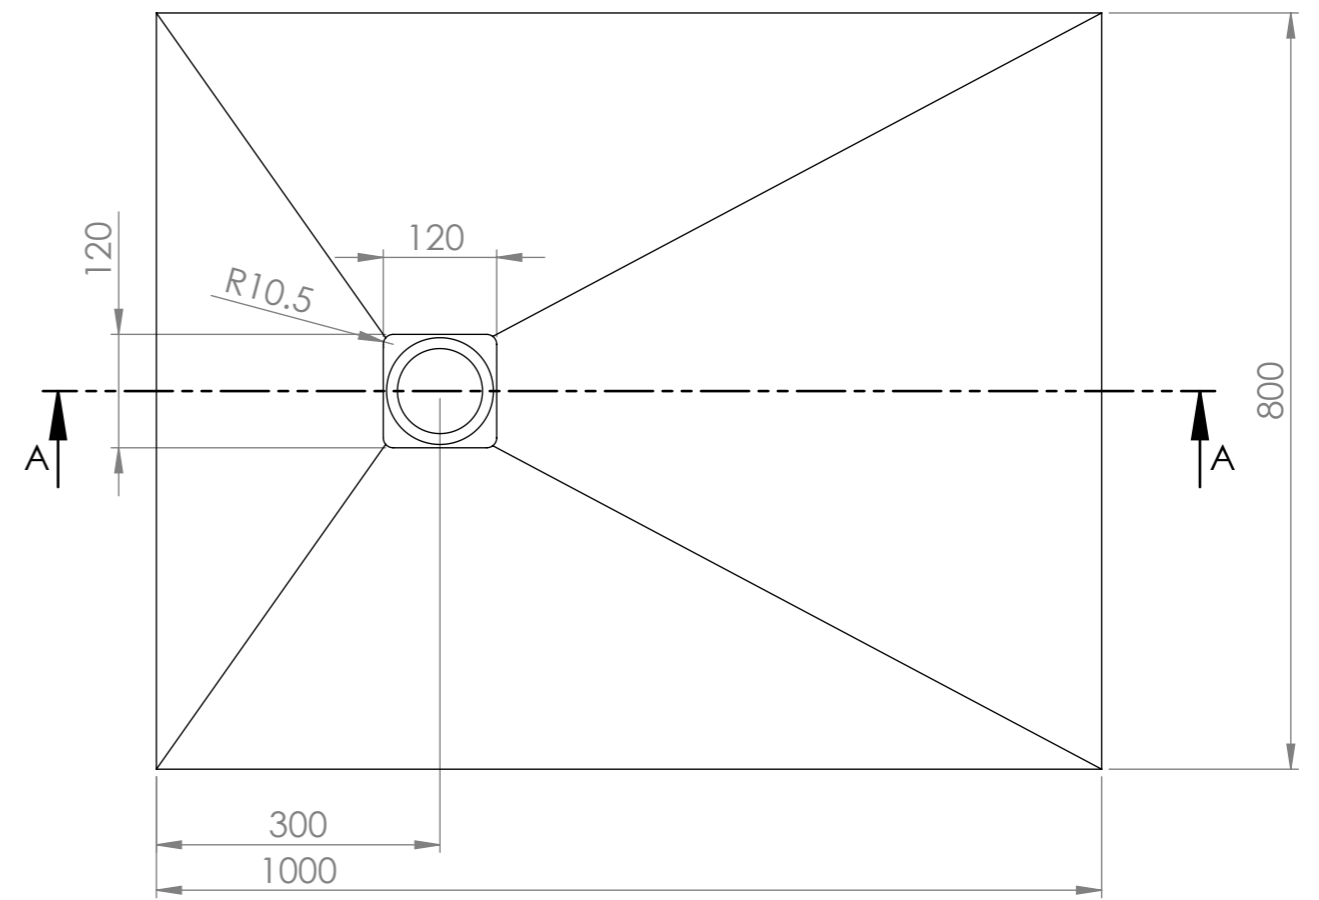

DETAIL B
SCALE 1 : 2

Shower Tray - Top View

LUSO
STONE

Product Name	Vigo Shower Tray
Material	Stone Resin
Size, mm	1000 x 800 x 30

All dimensions provided in mm.