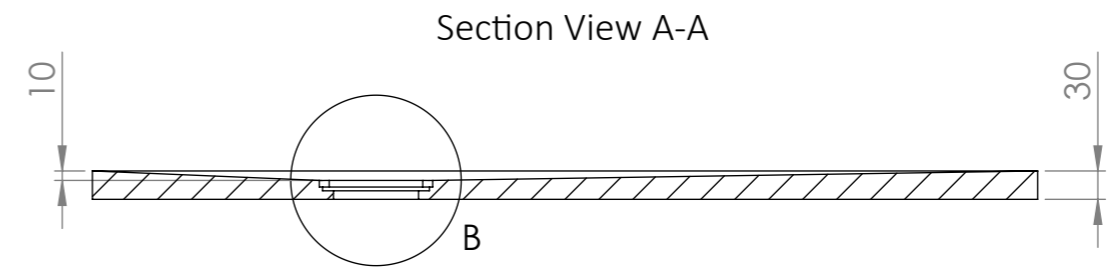

DETAIL B
SCALE 1 : 2

Shower Tray - Top View

LUSO
STONE

Product Name	Vigo Shower Tray
Material	Stone Resin
Size, mm	1000 x 800 x 30

All dimensions provided in mm.