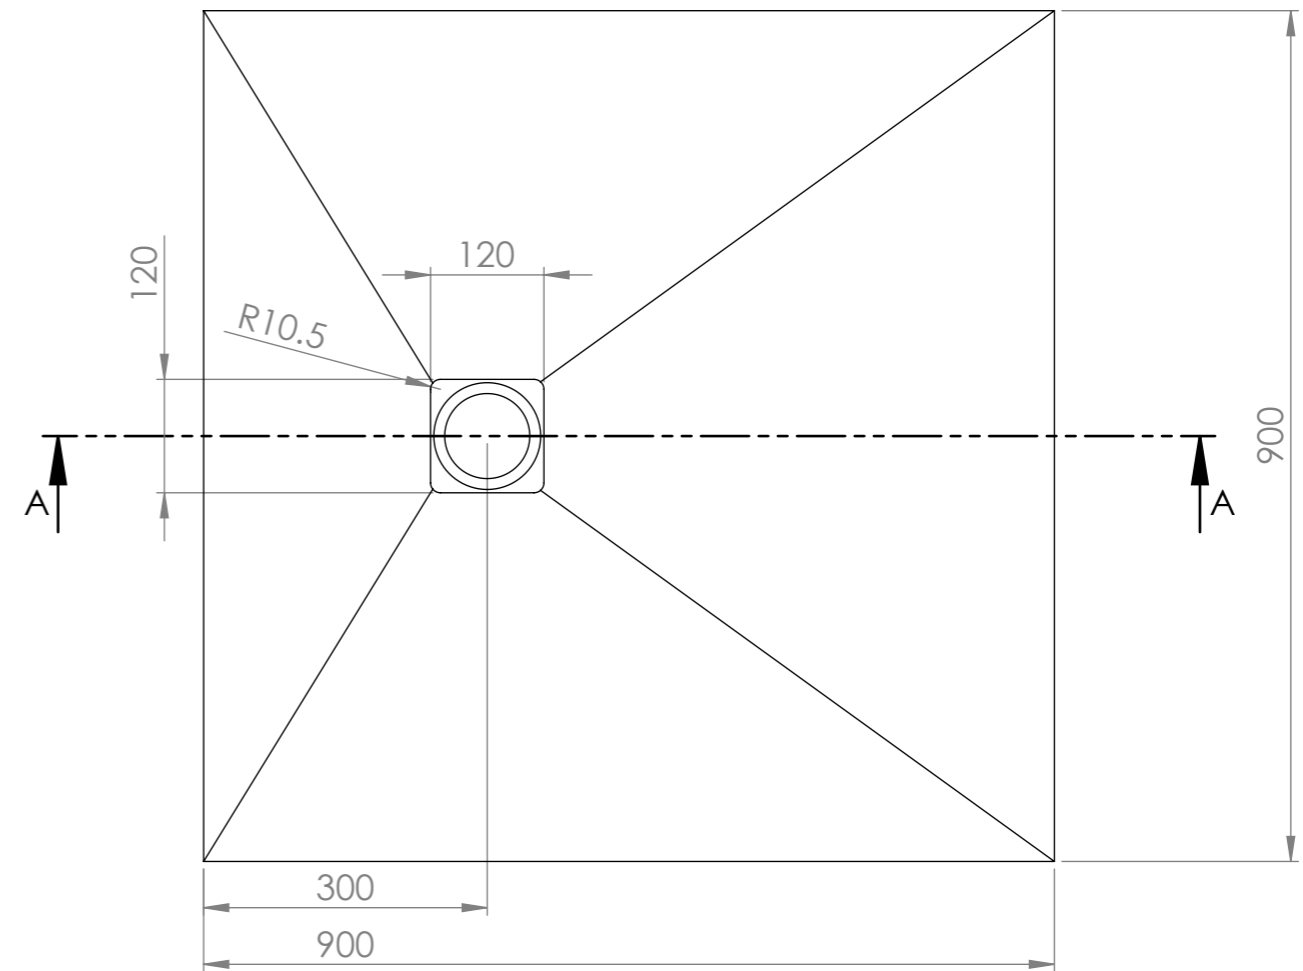

DETAIL B
SCALE 1 : 2

Shower Tray - Top View

LUSO
STONE

Product Name	Vigo Shower Tray
Material	Stone Resin
Size, mm	900 x 900 x 30

All dimensions provided in mm.