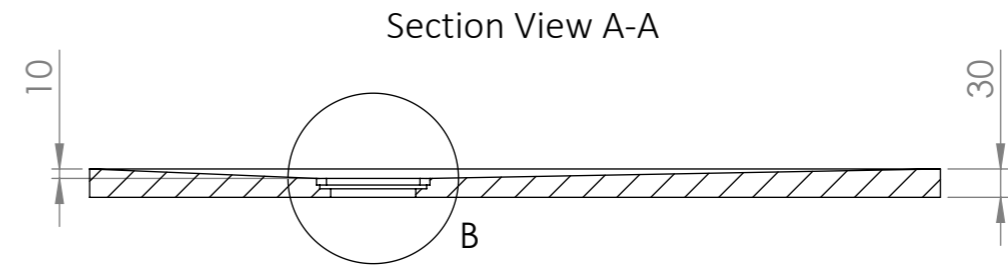

DETAIL B
SCALE 1 : 2

Shower Tray - Top View

LUSO
STONE

Product Name	Vigo Shower Tray
Material	Stone Resin
Size, mm	900 x 900 x 30

All dimensions provided in mm.