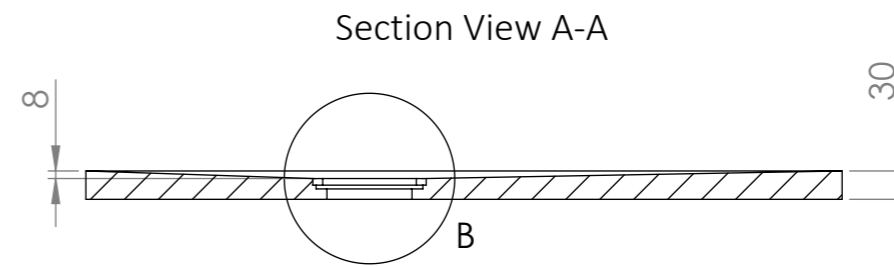

DETAIL B
SCALE 1 : 2

Shower Tray - Top View

LUSO
STONE

Product Name	Vigo Shower Tray
Material	Stone Resin
Size, mm	800 x 800 x 30

All dimensions provided in mm.