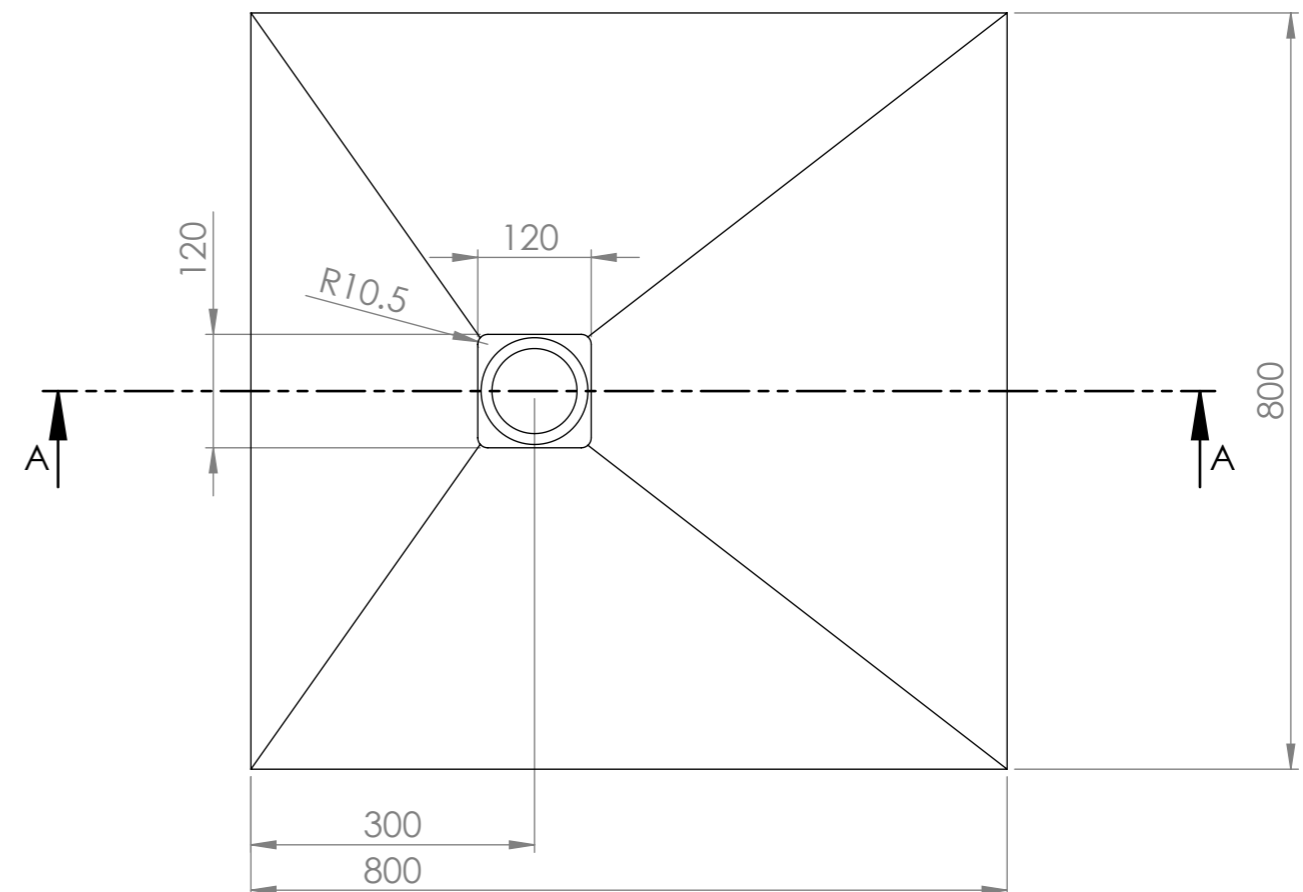

DETAIL B
SCALE 1 : 2

Shower Tray - Top View

LUSO
STONE

Product Name	Vigo Shower Tray
Material	Stone Resin
Size, mm	800 x 800 x 30

All dimensions provided in mm.