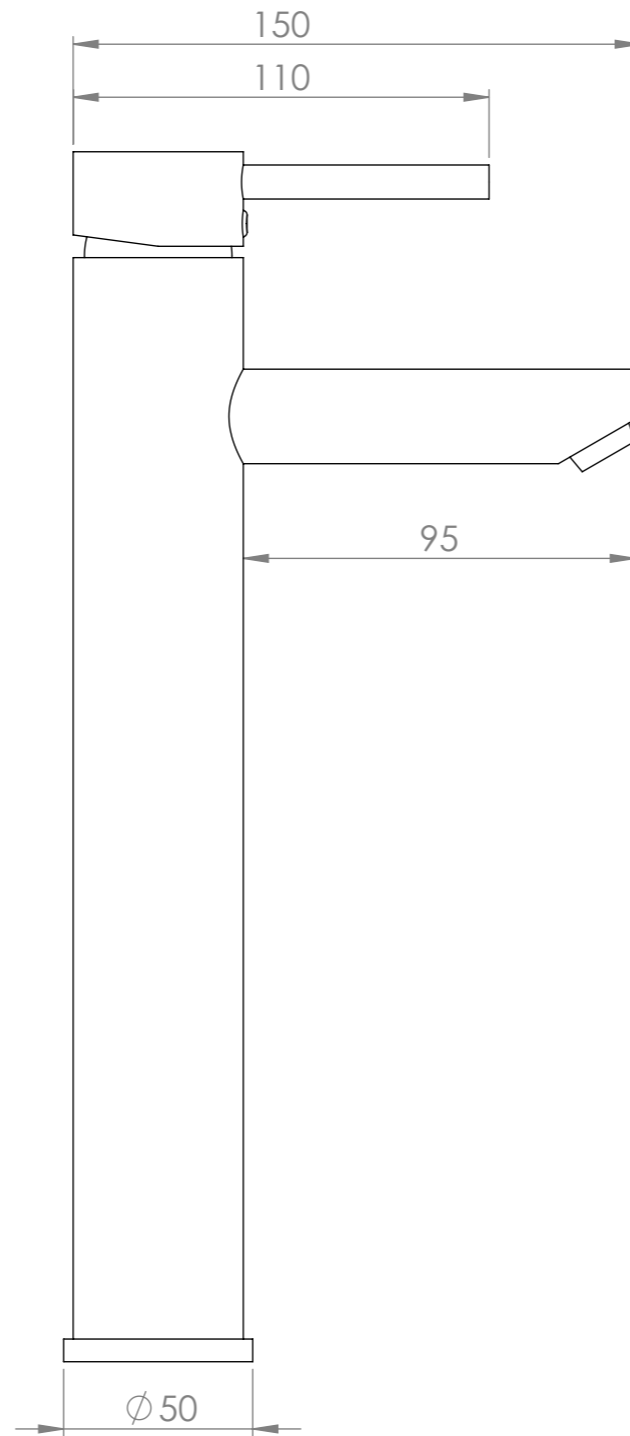

FRONT VIEW

SIDE VIEW

LUSO
STONE

Product Name	Luxe Series
Product Type	Tall Basin Tap
Finish	Matte Black
Works with High or Low Pressure Systems	

All dimensions provided in mm.