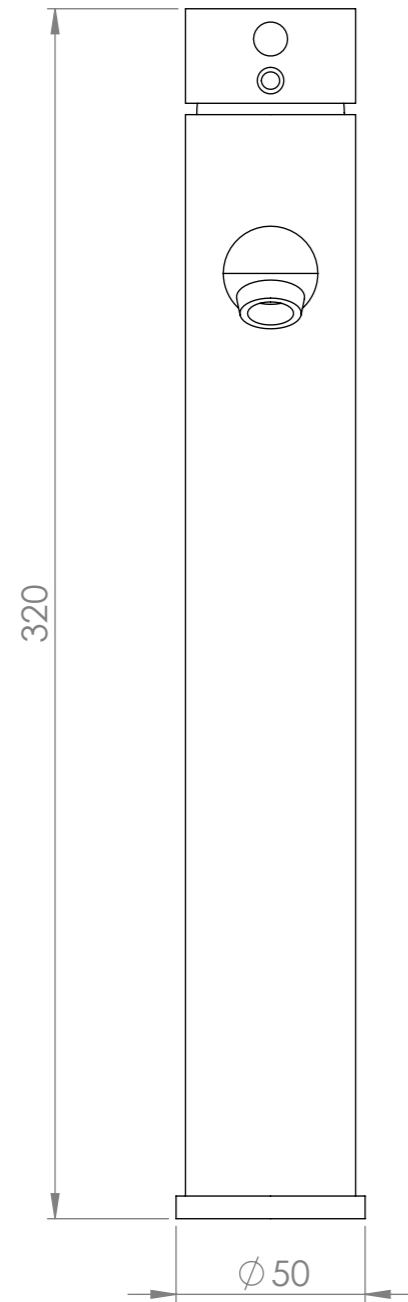

FRONT VIEW

SIDE VIEW

LUSO
STONE

Product Name	Luxe Series
Product Type	Tall Basin Tap
Finish	Matte Black
Works with High or Low Pressure Systems	

All dimensions provided in mm.