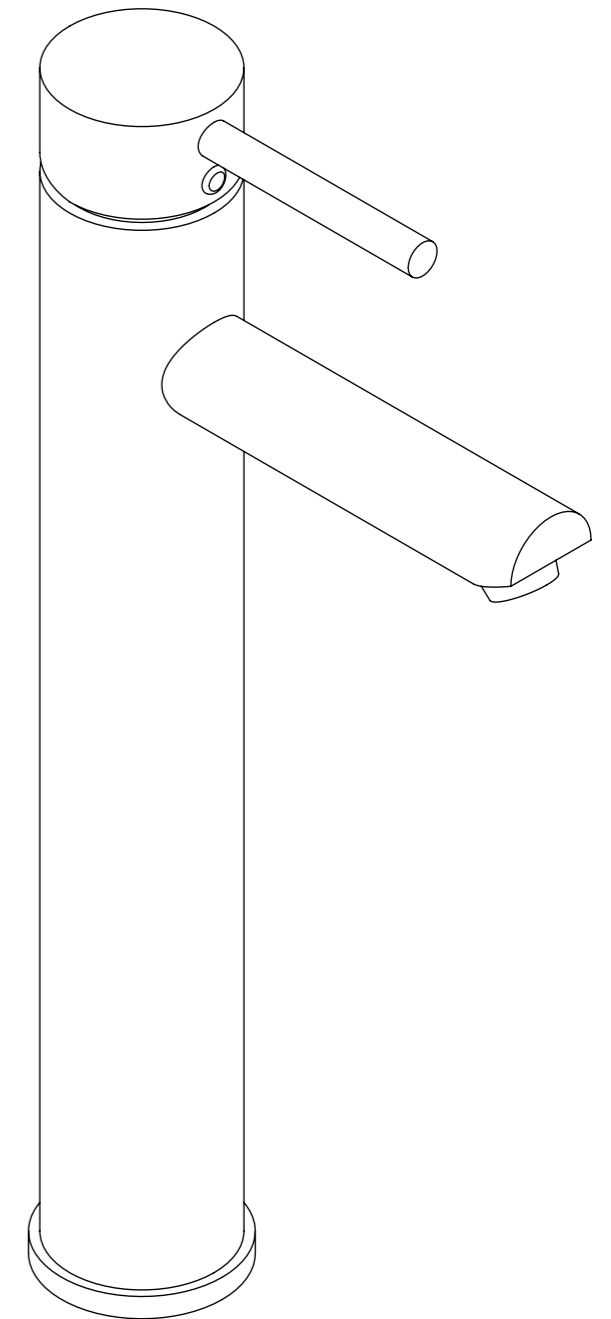

FRONT VIEW

SIDE VIEW

LUSO
STONE

Product Name	Luxe Series
Product Type	Tall Basin Tap
Finish	Matte Black
Works with High or Low Pressure Systems	

All dimensions provided in mm.