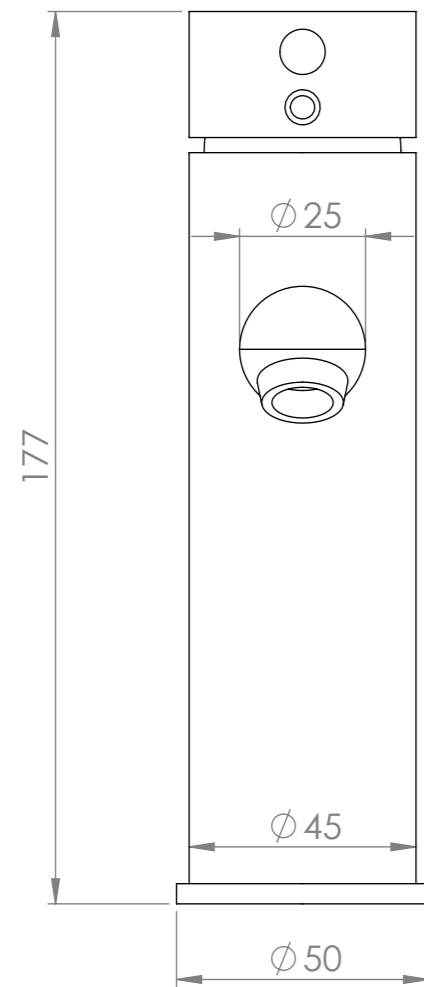

FRONT VIEW

SIDE VIEW

**LUSO**  
S T O N E

Product Name	Luxe Series
Product Type	Basin Tap
Finish	Matte Black
Works with High or Low Pressure Systems	

*All dimensions provided in mm.*