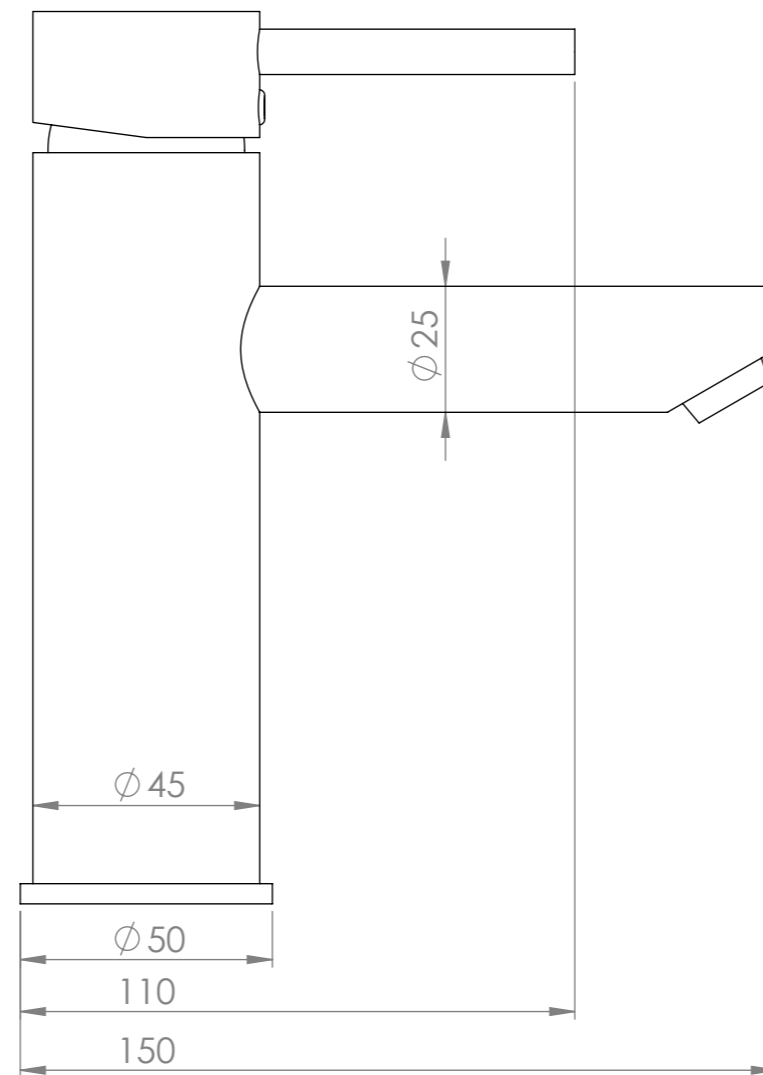

FRONT VIEW

SIDE VIEW

**LUSO**  
S T O N E

Product Name	Luxe Series
Product Type	Basin Tap
Finish	Matte Black
Works with High or Low Pressure Systems	

*All dimensions provided in mm.*