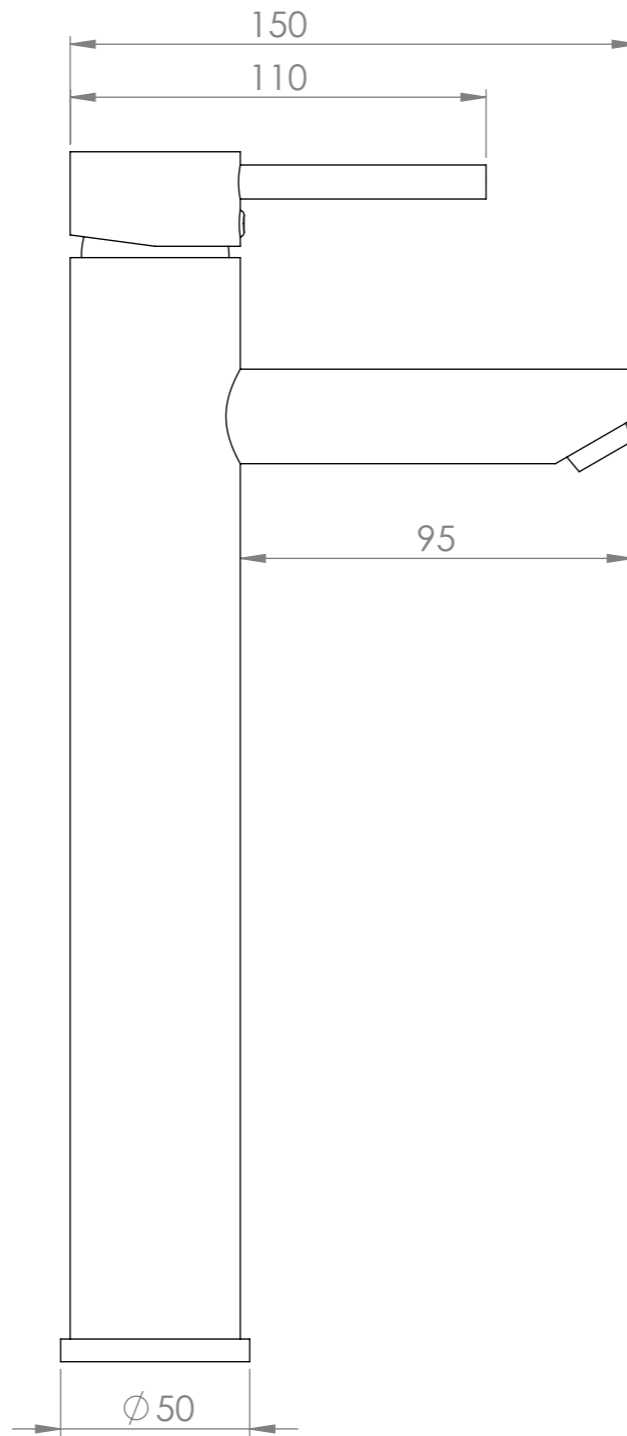

FRONT VIEW

SIDE VIEW

**LUSO**  
STONE

Product Name	Luxe Series
Product Type	Tall Basin Tap
Finish	Brushed Stainless
Works with High or Low Pressure Systems	

*All dimensions provided in mm.*