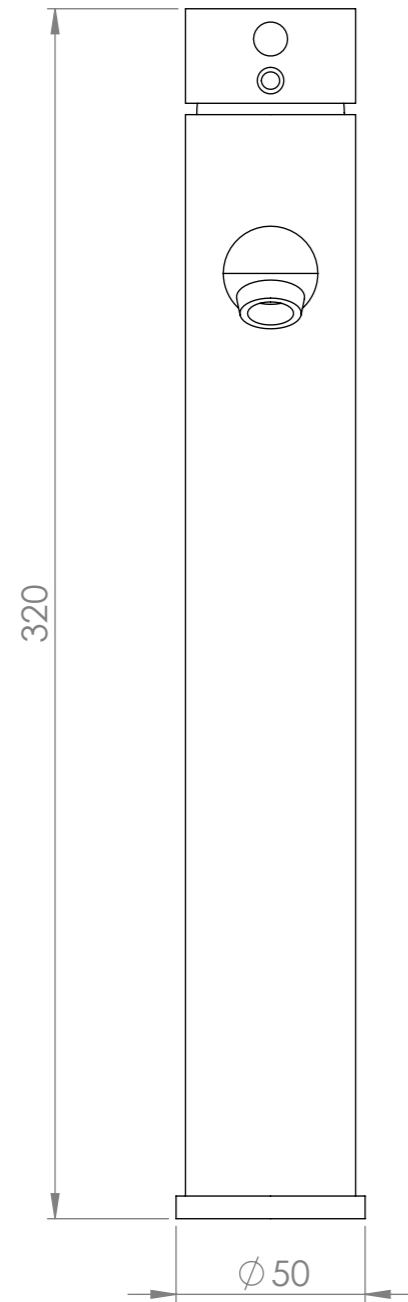

FRONT VIEW

SIDE VIEW

**LUSO**  
STONE

Product Name	Luxe Series
Product Type	Tall Basin Tap
Finish	Brushed Stainless
Works with High or Low Pressure Systems	

*All dimensions provided in mm.*