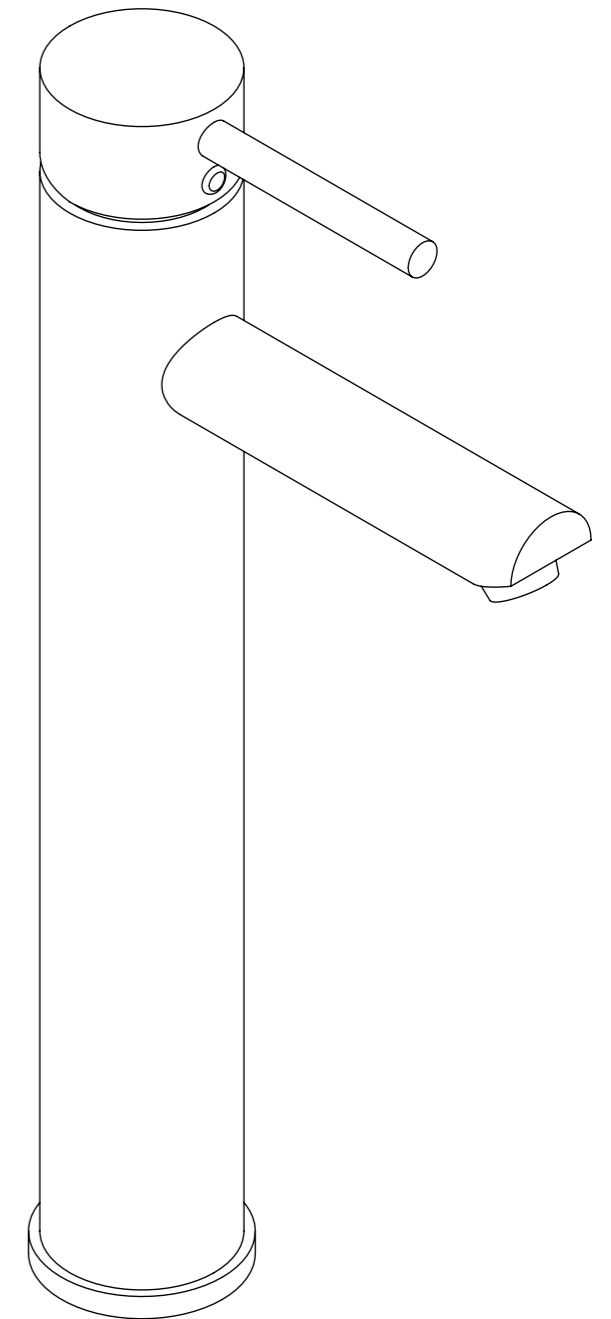

FRONT VIEW

SIDE VIEW

**LUSO**  
STONE

Product Name	Luxe Series
Product Type	Tall Basin Tap
Finish	Brushed Stainless
Works with High or Low Pressure Systems	

*All dimensions provided in mm.*