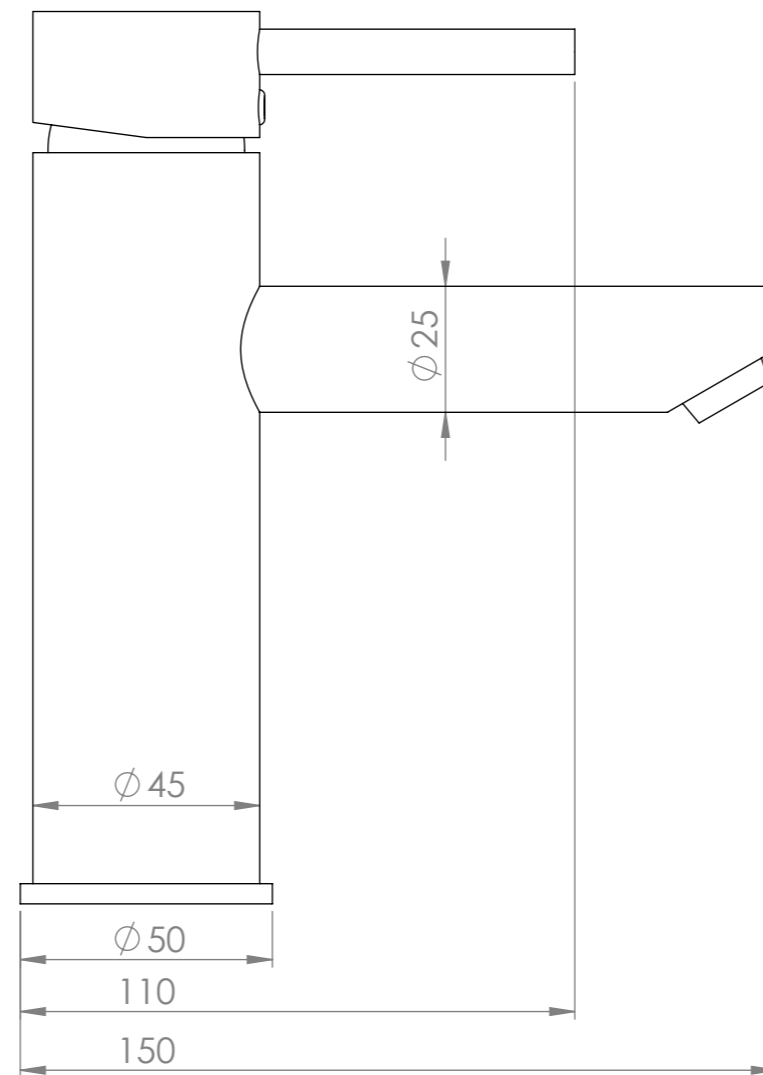

FRONT VIEW

SIDE VIEW

LUSO
S T O N E

Product Name	Luxe Series
Product Type	Basin Tap
Finish	Brushed Stainless
Works with High or Low Pressure Systems	

All dimensions provided in mm.