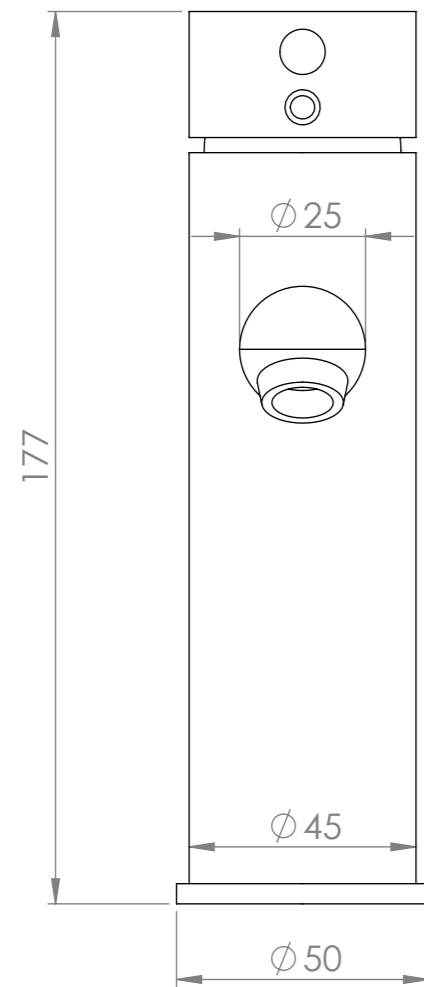

FRONT VIEW

SIDE VIEW

LUSO
S T O N E

Product Name	Luxe Series
Product Type	Basin Tap
Finish	Brushed Stainless
Works with High or Low Pressure Systems	

All dimensions provided in mm.