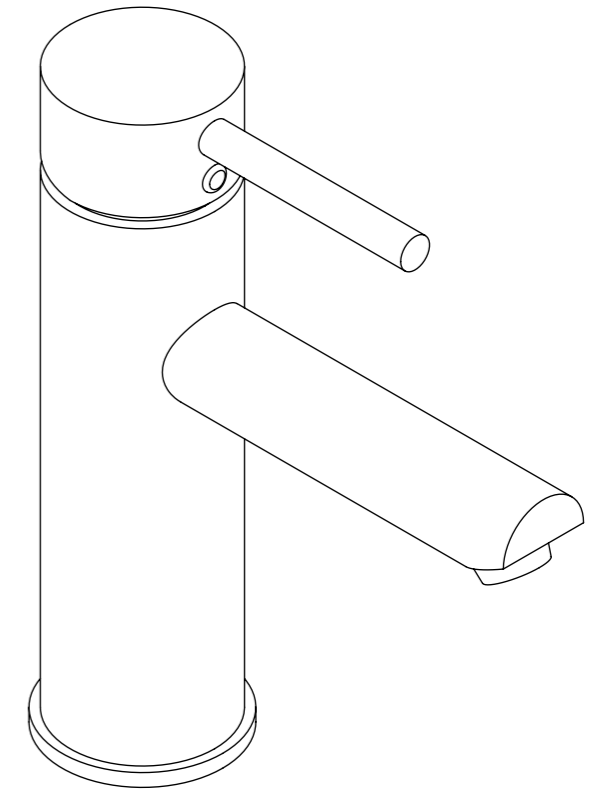

FRONT VIEW

SIDE VIEW

LUSO
S T O N E

Product Name	Luxe Series
Product Type	Basin Tap
Finish	Brushed Stainless
Works with High or Low Pressure Systems	

All dimensions provided in mm.