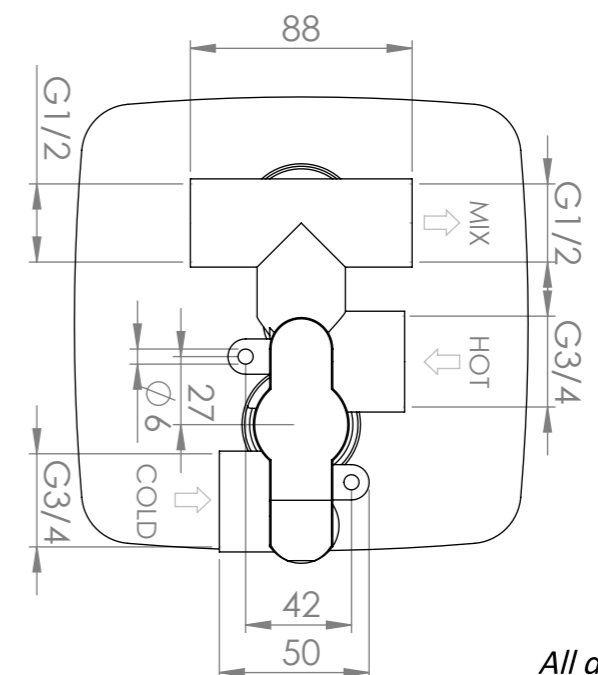

Valves - Top View

Valves - Back View

All dimensions provided in mm.

**LUSSO**  
STONE

Product Name	Mia Shower Black
Material	Brass / Matt Black (Electroplated)