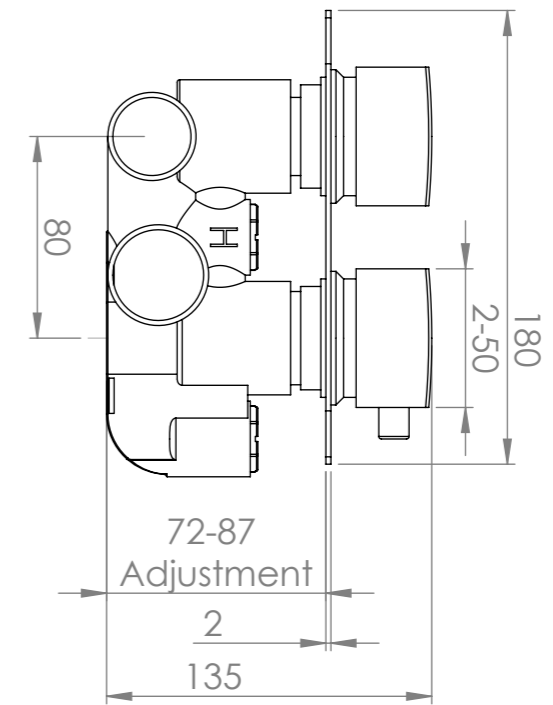

Valves - Top View

Valves - Back View

All dimensions provided in mm.

**LUSSO**  
STONE

Product Name	Mia Shower Black
Material	Brass / Matt Black (Electroplated)