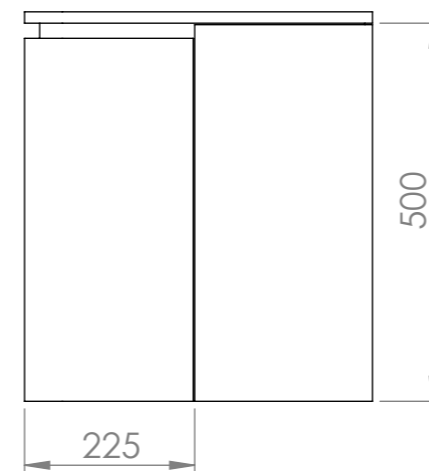

TOP VIEW - OPEN SIDE DOORS

FRONT VIEW

SIDE VIEW

**LUSO**  
STONE

Product Name	Fontane
Material	Stone Resin Basin / Wood Cabinet
Size, mm	1200 x 460 x 515

*All dimensions provided in millimeters.*