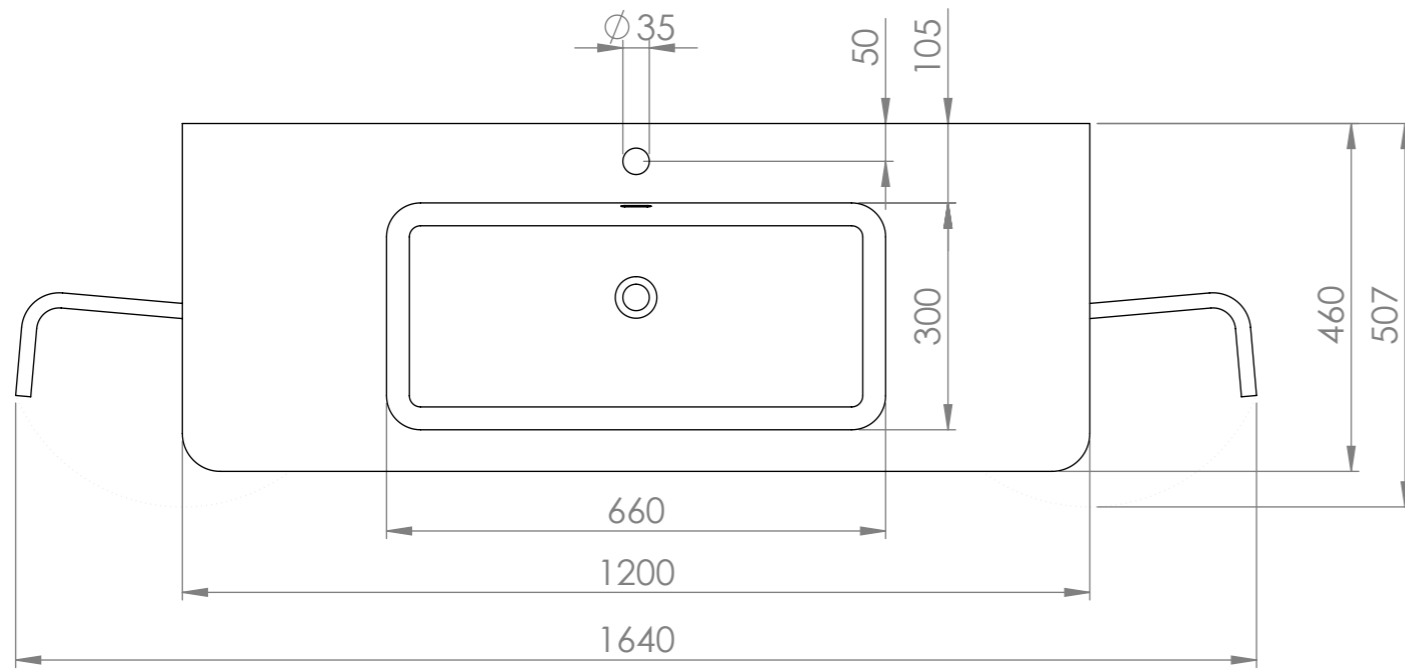

TOP VIEW - OPEN SIDE DOORS

FRONT VIEW

SIDE VIEW

**LUSO**  
STONE

Product Name	Fontane
Material	Stone Resin Basin / Wood Cabinet
Size, mm	1200 x 460 x 515

*All dimensions provided in millimeters.*