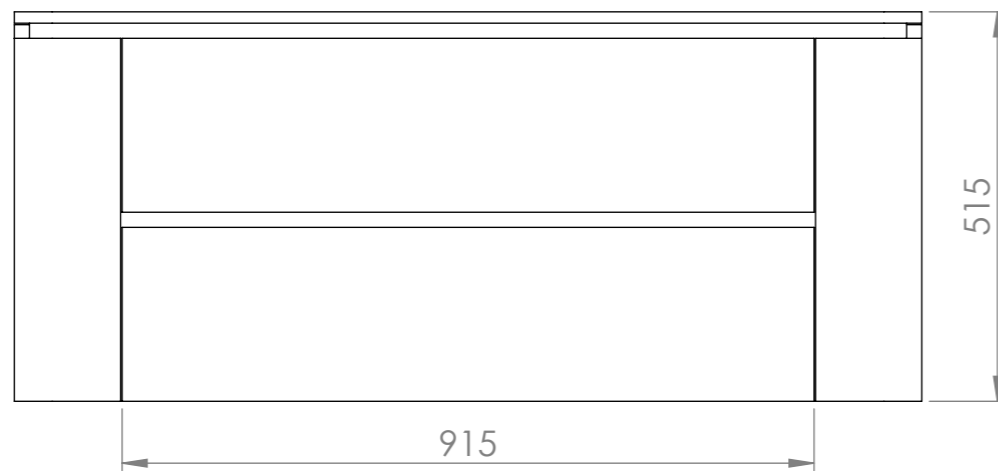

TOP VIEW - OPEN SIDE DOORS

FRONT VIEW

SIDE VIEW

**LUSO**  
STONE

Product Name	Fontane
Material	Stone Resin Basin / Wood Cabinet
Size, mm	1200 x 460 x 515

*All dimensions provided in millimeters.*