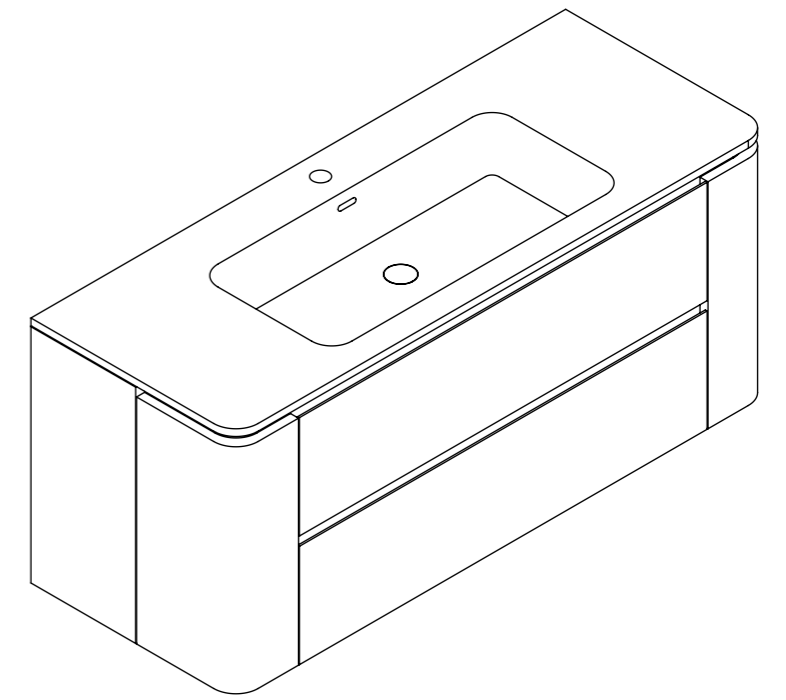

TOP VIEW - OPEN SIDE DOORS

FRONT VIEW

SIDE VIEW

**LUSO**  
STONE

Product Name	Fontane
Material	Stone Resin Basin / Wood Cabinet
Size, mm	1200 x 460 x 515

*All dimensions provided in millimeters.*