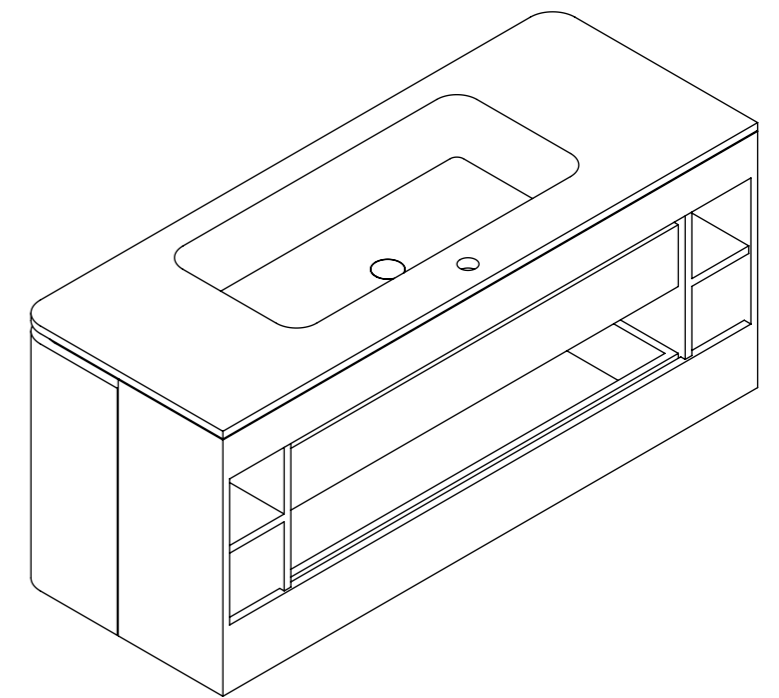

TOP VIEW - OPEN SIDE DOORS

FRONT VIEW

SIDE VIEW

**LUSO**  
STONE

Product Name	Fontane
Material	Stone Resin Basin / Wood Cabinet
Size, mm	1200 x 460 x 515

*All dimensions provided in millimeters.*