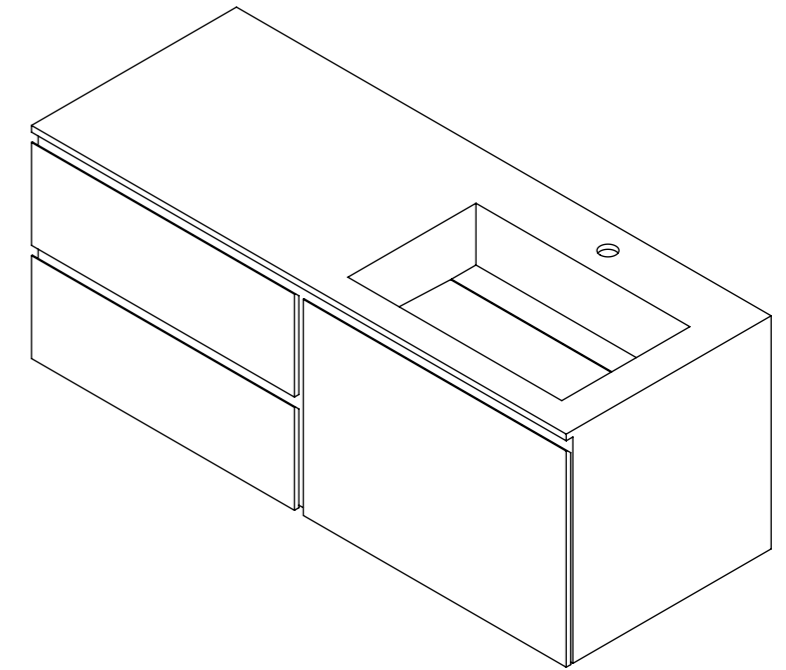

TOP VIEW

FRONT VIEW

SIDE VIEW

LUSO
STONE

Product Name	Vola Vanity Unit
Material	Stone Resin Basin / Wood Cabinet
Size, mm	1200 x 460 x 453

All dimensions provided in millimeters.