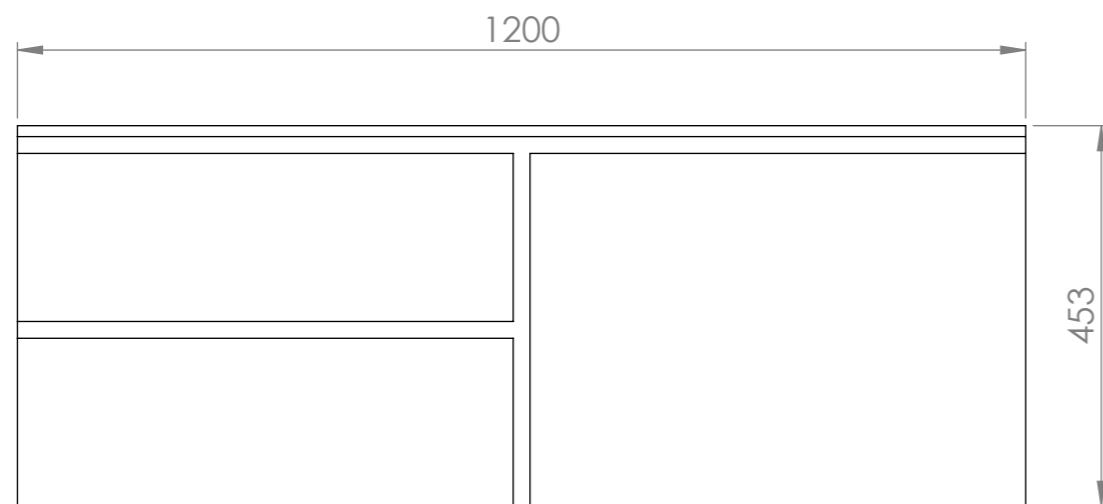

TOP VIEW

FRONT VIEW

SIDE VIEW

LUSO
STONE

Product Name	Vola Vanity Unit
Material	Stone Resin Basin / Wood Cabinet
Size, mm	1200 x 460 x 453

All dimensions provided in millimeters.