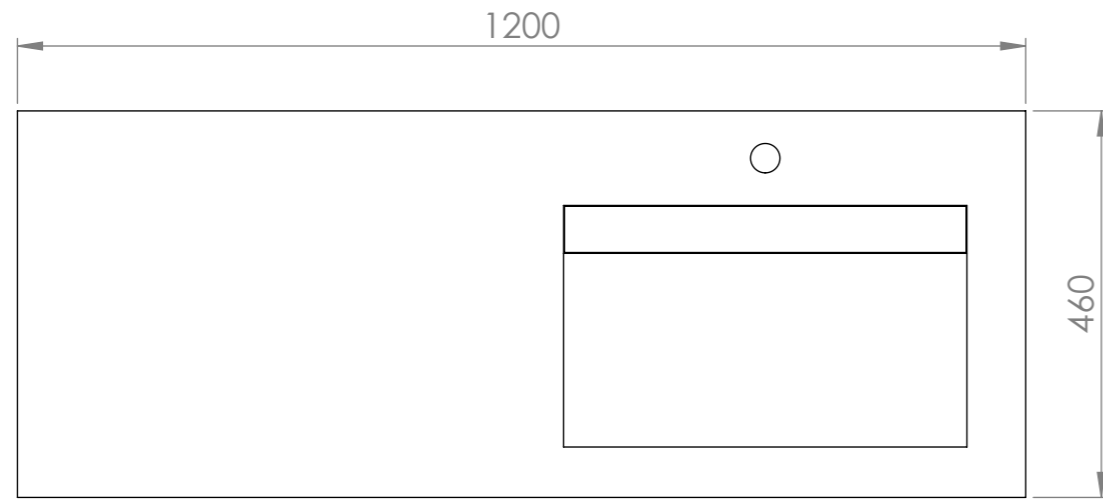

TOP VIEW

FRONT VIEW

SIDE VIEW

LUSO
STONE

Product Name	Vola Vanity Unit
Material	Stone Resin Basin / Wood Cabinet
Size, mm	1200 x 460 x 453

All dimensions provided in millimeters.