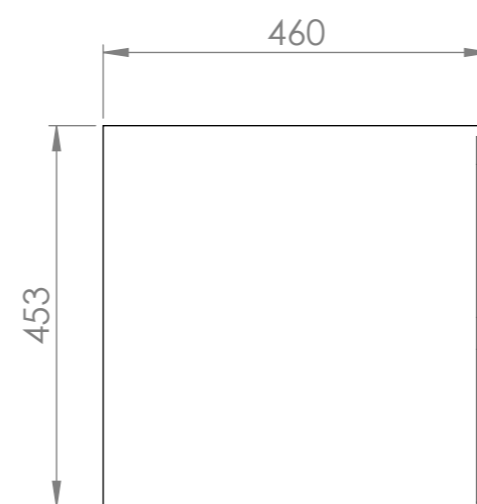

TOP VIEW

FRONT VIEW

SIDE VIEW

LUSO
STONE

Product Name	Vola Vanity Unit
Material	Stone Resin Basin / Wood Cabinet
Size, mm	1200 x 460 x 453

All dimensions provided in millimeters.