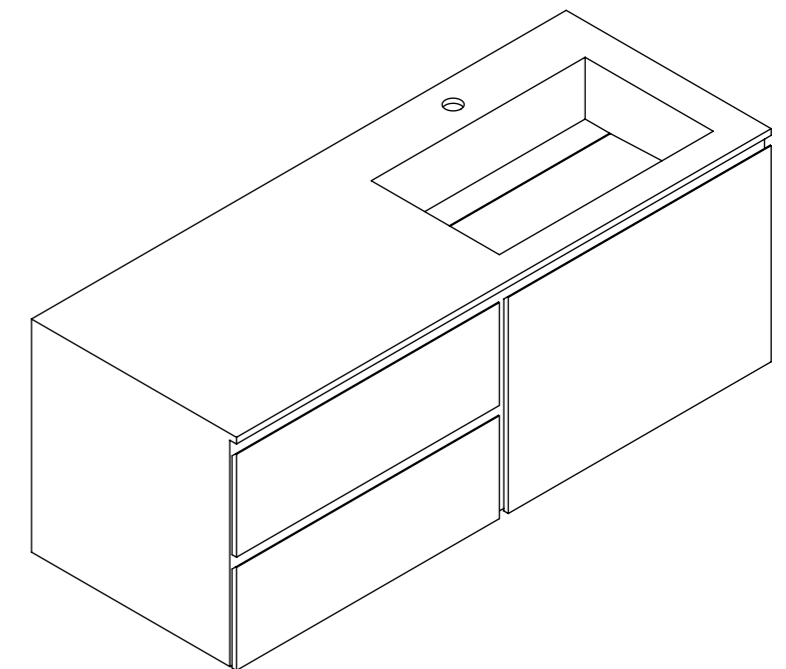

TOP VIEW

FRONT VIEW

SIDE VIEW

LUSO
STONE

Product Name	Vola Vanity Unit
Material	Stone Resin Basin / Wood Cabinet
Size, mm	1200 x 460 x 453

All dimensions provided in millimeters.