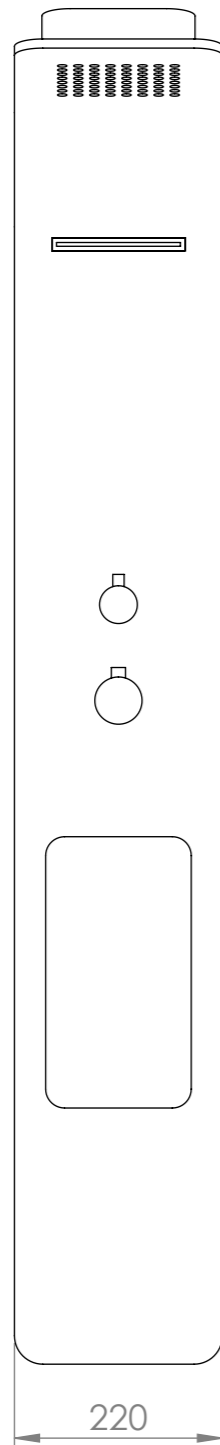

FRONT VIEW

SIDE VIEW

**LUSO**  
S T O N E

Product Name	Stark Shower Panel
Material	Stone Resin Panel / Chrome Fittings
Size, mm	1434 x 428 x 220

*All dimensions provided in millimeters.*