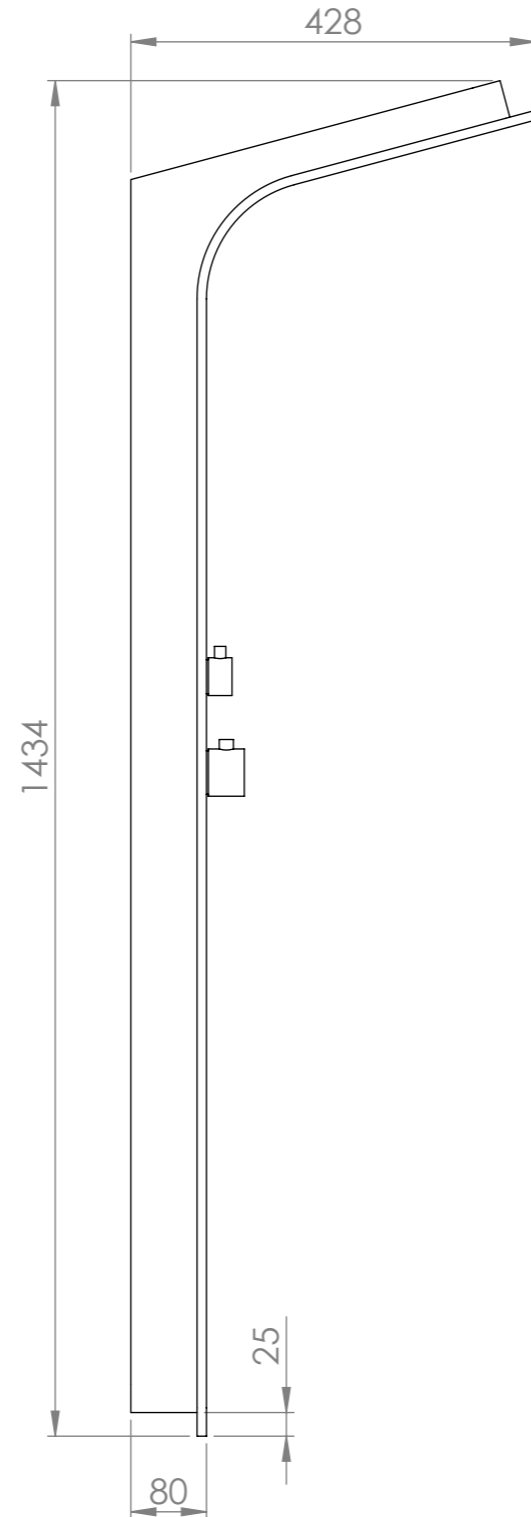

FRONT VIEW

SIDE VIEW

**LUSO**  
S T O N E

Product Name	Stark Shower Panel
Material	Stone Resin Panel / Chrome Fittings
Size, mm	1434 x 428 x 220

*All dimensions provided in millimeters.*