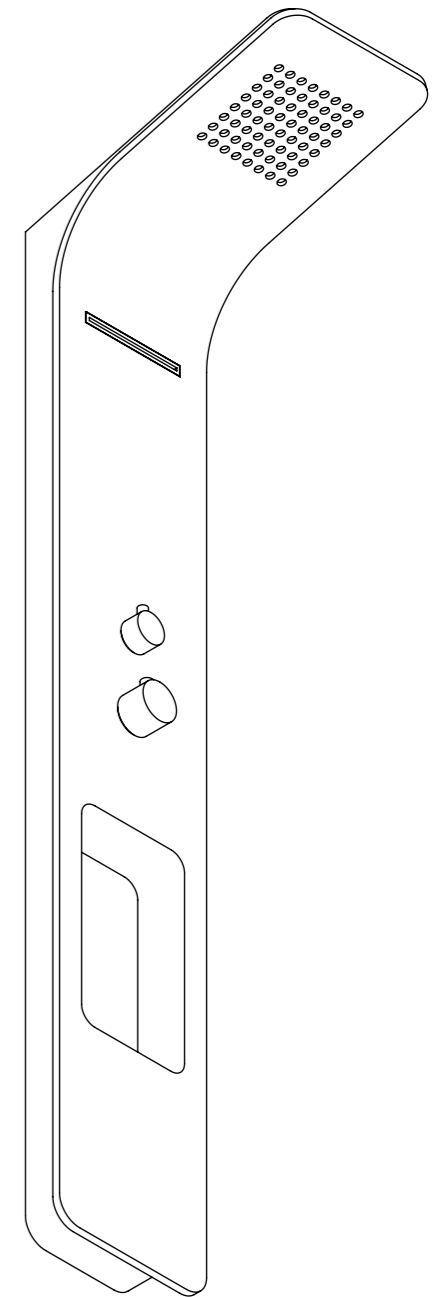

FRONT VIEW

SIDE VIEW

**LUSO**  
S T O N E

Product Name	Stark Shower Panel
Material	Stone Resin Panel / Chrome Fittings
Size, mm	1434 x 428 x 220

*All dimensions provided in millimeters.*