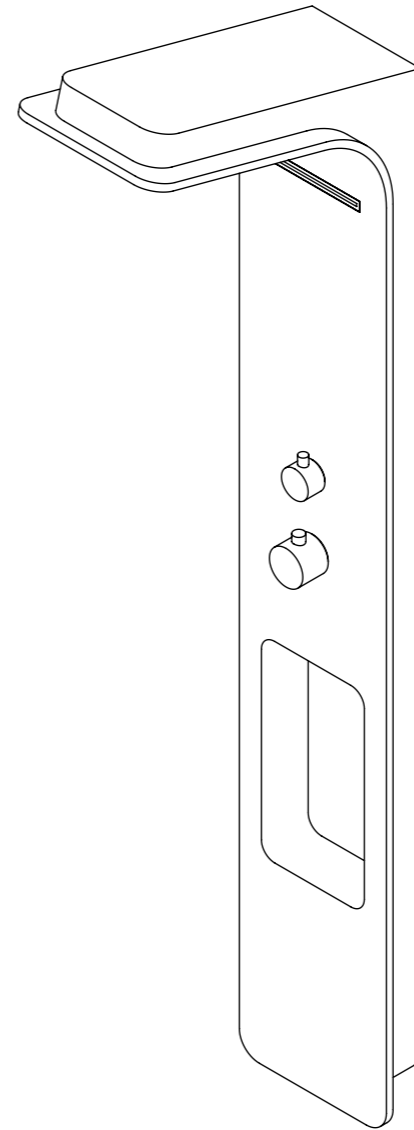

FRONT VIEW

SIDE VIEW

**LUSO**  
S T O N E

Product Name	Stark Shower Panel
Material	Stone Resin Panel / Chrome Fittings
Size, mm	1434 x 428 x 220

*All dimensions provided in millimeters.*