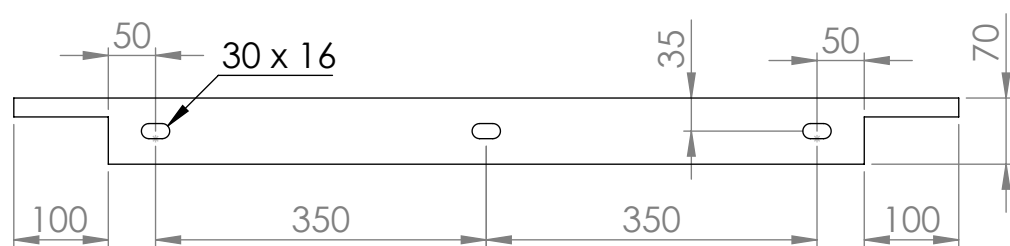

TOP VIEW

BACK VIEW

SIDE VIEW

LUSO
STONE

Product Name	Shelf 1000
Material	Stone Resin
Size, mm	1000 x 400 x 70

All dimensions provided in mm.