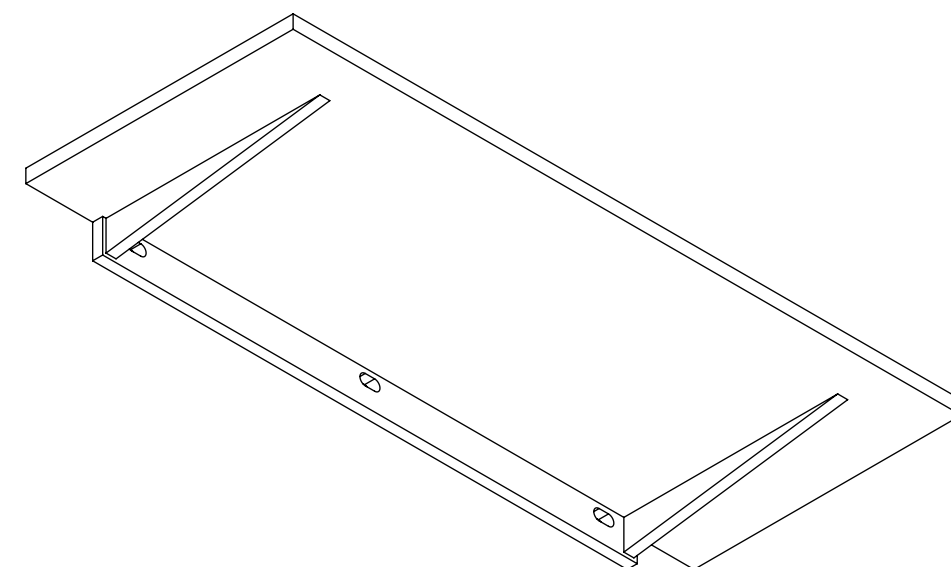

TOP VIEW

BACK VIEW

SIDE VIEW

LUSO
STONE

Product Name	Shelf 1000
Material	Stone Resin
Size, mm	1000 x 400 x 70

All dimensions provided in mm.