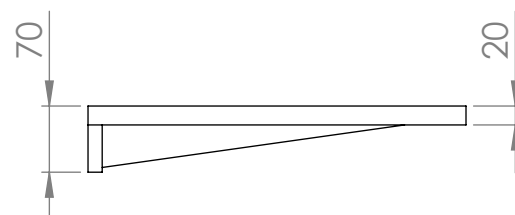

TOP VIEW

BACK VIEW

SIDE VIEW

LUSO
STONE

Product Name	Shelf 1000
Material	Stone Resin
Size, mm	1000 x 400 x 70

All dimensions provided in mm.