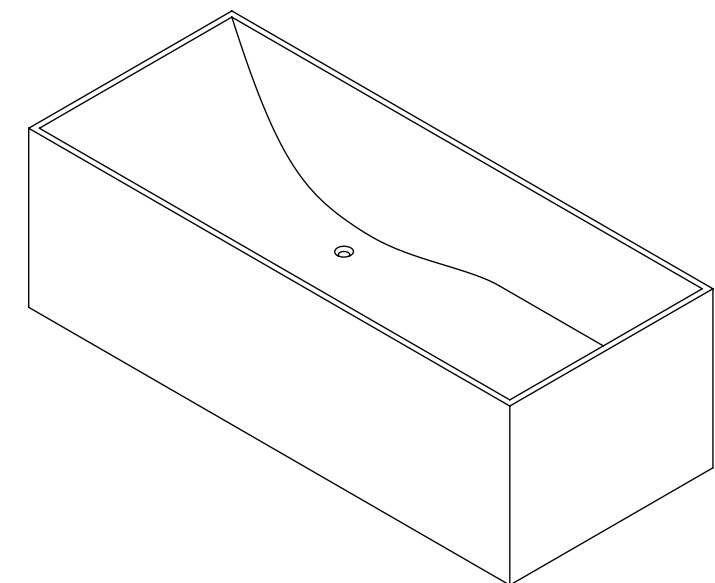

TOP VIEW

SIDE VIEW - SECTION VIEW

FRONT VIEW

BOTTOM VIEW

**LUSO**  
S T O N E

Product Name	The Ethos 1800
Weight, kg	170
Water Capacity, L	330
Material	Stone Resin
Size, mm	1800 x 760 x 580

*All dimensions provided in mm.*