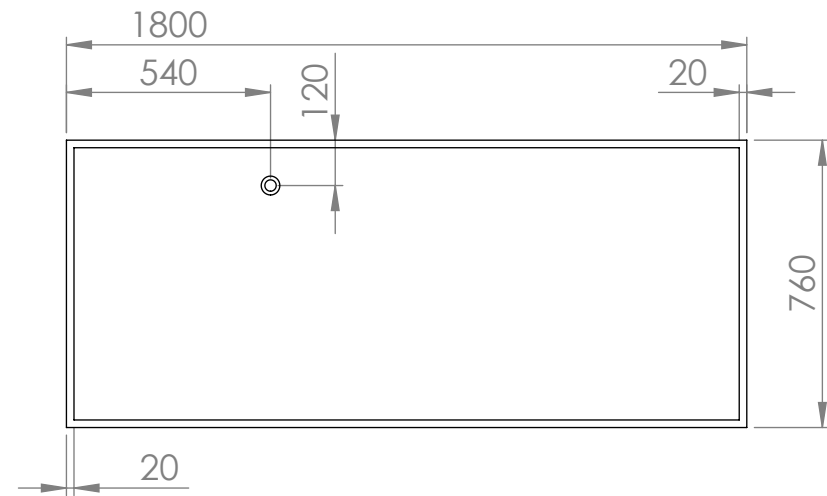

TOP VIEW

SIDE VIEW - SECTION VIEW

FRONT VIEW

BOTTOM VIEW

**LUSO**  
S T O N E

Product Name	The Ethos 1800
Weight, kg	170
Water Capacity, L	330
Material	Stone Resin
Size, mm	1800 x 760 x 580

*All dimensions provided in mm.*