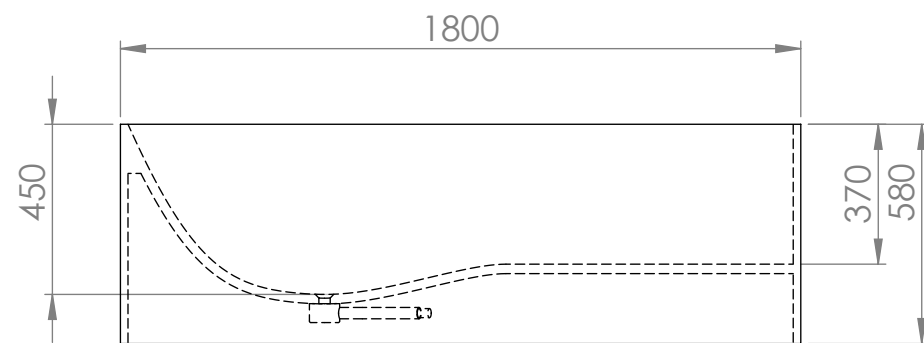

TOP VIEW

SIDE VIEW - SECTION VIEW

FRONT VIEW

BOTTOM VIEW

**LUSO**  
S T O N E

Product Name	The Ethos 1800
Weight, kg	170
Water Capacity, L	330
Material	Stone Resin
Size, mm	1800 x 760 x 580

*All dimensions provided in mm.*