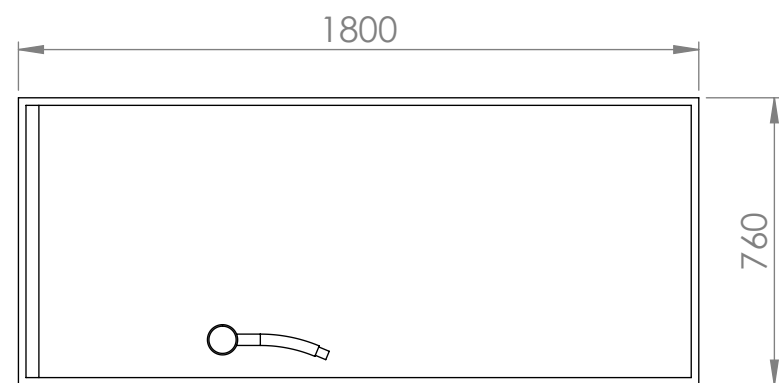

TOP VIEW

SIDE VIEW - SECTION VIEW

FRONT VIEW

BOTTOM VIEW

**LUSO**  
S T O N E

Product Name	The Ethos 1800
Weight, kg	170
Water Capacity, L	330
Material	Stone Resin
Size, mm	1800 x 760 x 580

*All dimensions provided in mm.*