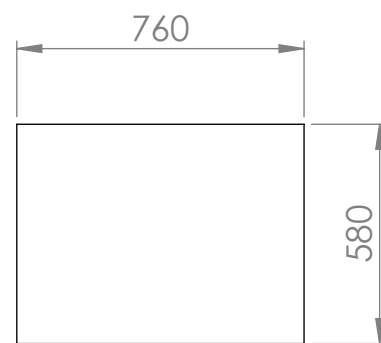

TOP VIEW

SIDE VIEW - SECTION VIEW

FRONT VIEW

BOTTOM VIEW

**LUSO**  
S T O N E

Product Name	The Ethos 1800
Weight, kg	170
Water Capacity, L	330
Material	Stone Resin
Size, mm	1800 x 760 x 580

*All dimensions provided in mm.*