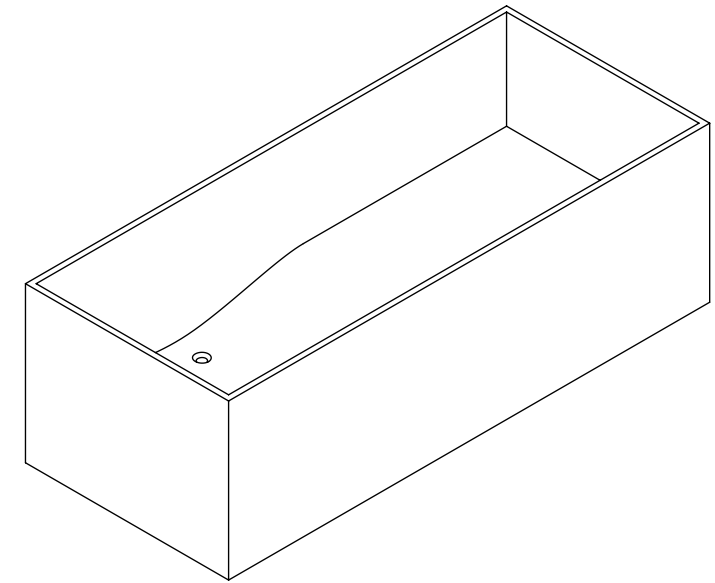

TOP VIEW

SIDE VIEW - SECTION VIEW

FRONT VIEW

BOTTOM VIEW

**LUSO**  
S T O N E

Product Name	The Ethos 1800
Weight, kg	170
Water Capacity, L	330
Material	Stone Resin
Size, mm	1800 x 760 x 580

*All dimensions provided in mm.*