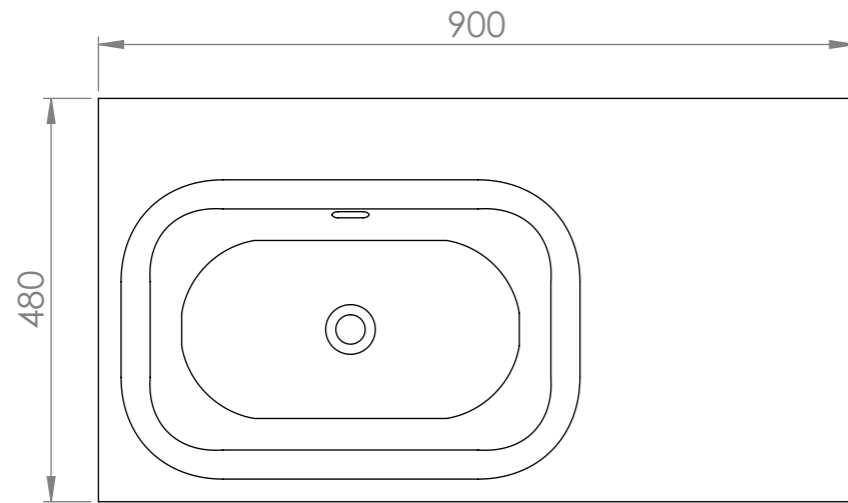

TOP VIEW

FRONT VIEW

SIDE VIEW

LUSO
STONE

Product Name	Luxe 900
Material	Stone Resin Basin / Steel Frame / Wood Cabinet
Size, mm	900 x 480 x 850

All dimensions provided in millimeters.