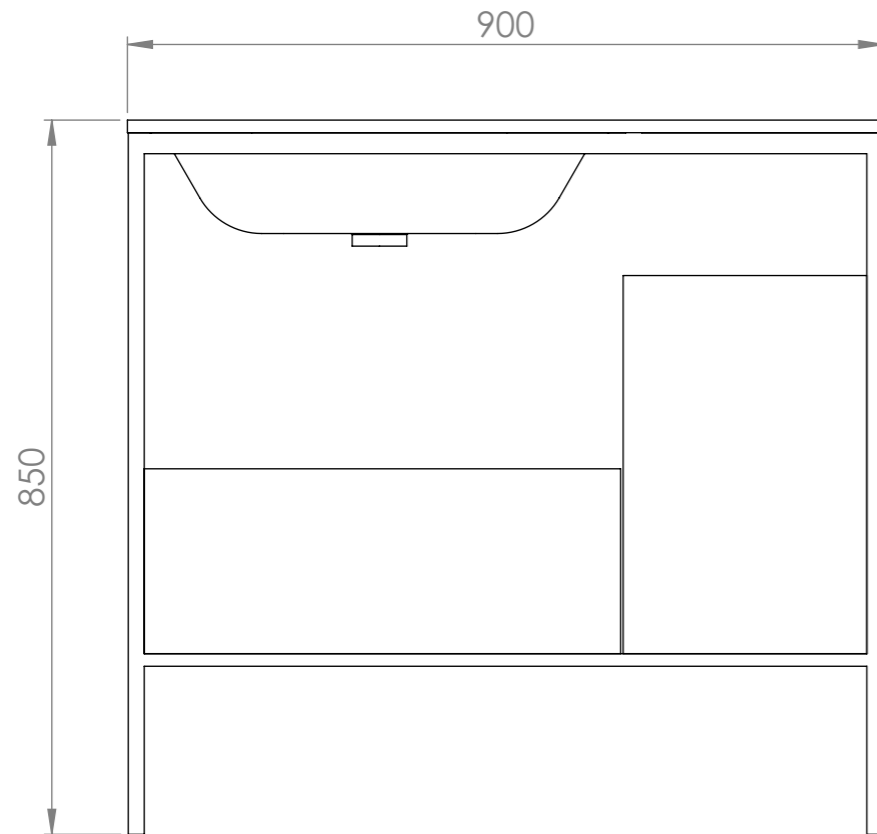

TOP VIEW

FRONT VIEW

SIDE VIEW

LUSO
STONE

Product Name	Luxe 900
Material	Stone Resin Basin / Steel Frame / Wood Cabinet
Size, mm	900 x 480 x 850

All dimensions provided in millimeters.