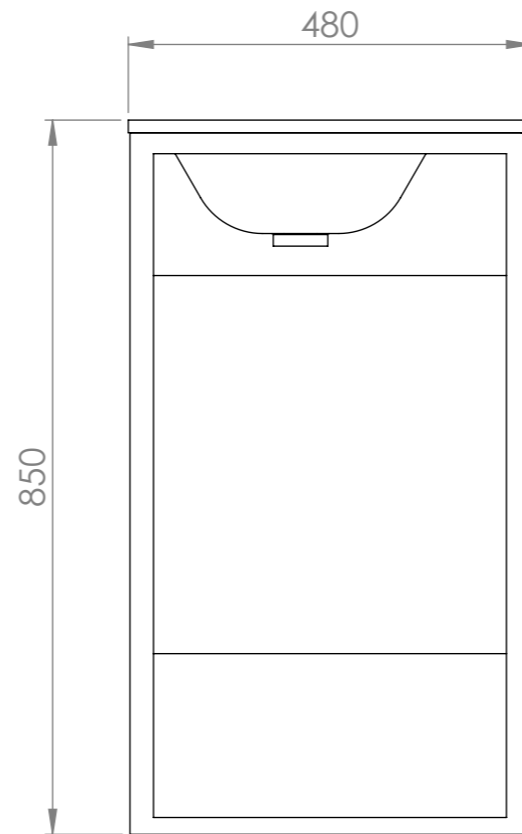

TOP VIEW

FRONT VIEW

SIDE VIEW

LUSO
STONE

Product Name	Luxe 900
Material	Stone Resin Basin / Steel Frame / Wood Cabinet
Size, mm	900 x 480 x 850

All dimensions provided in millimeters.