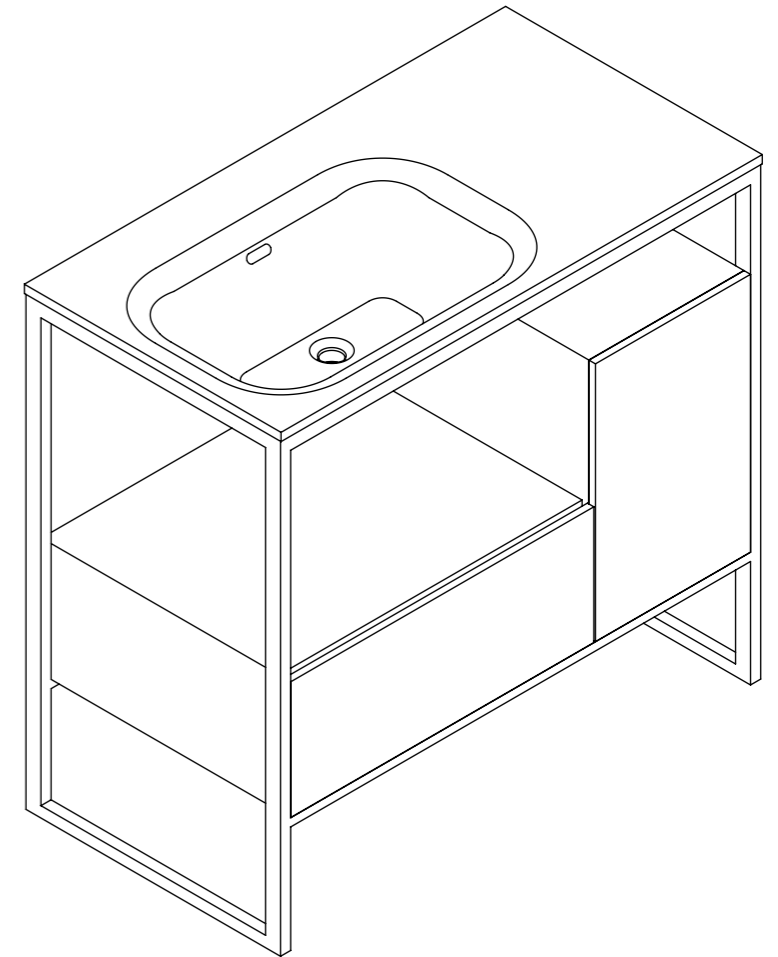

TOP VIEW

FRONT VIEW

SIDE VIEW

LUSO
STONE

Product Name	Luxe 900
Material	Stone Resin Basin / Steel Frame / Wood Cabinet
Size, mm	900 x 480 x 850

All dimensions provided in millimeters.