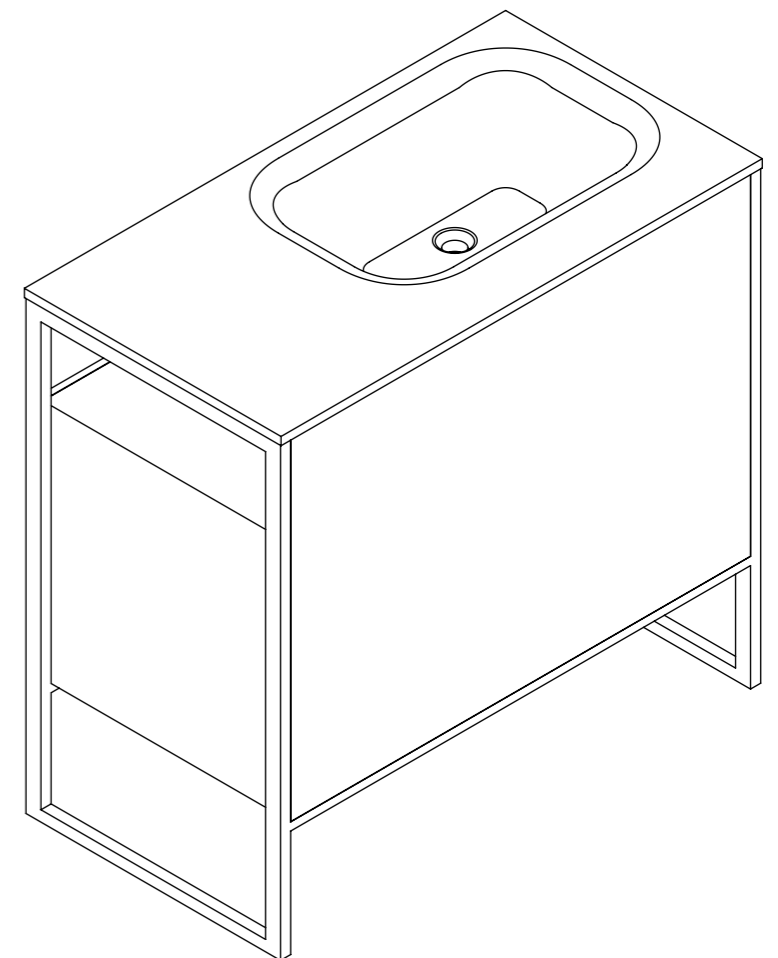

TOP VIEW

FRONT VIEW

SIDE VIEW

LUSO
STONE

Product Name	Luxe 900
Material	Stone Resin Basin / Steel Frame / Wood Cabinet
Size, mm	900 x 480 x 850

All dimensions provided in millimeters.