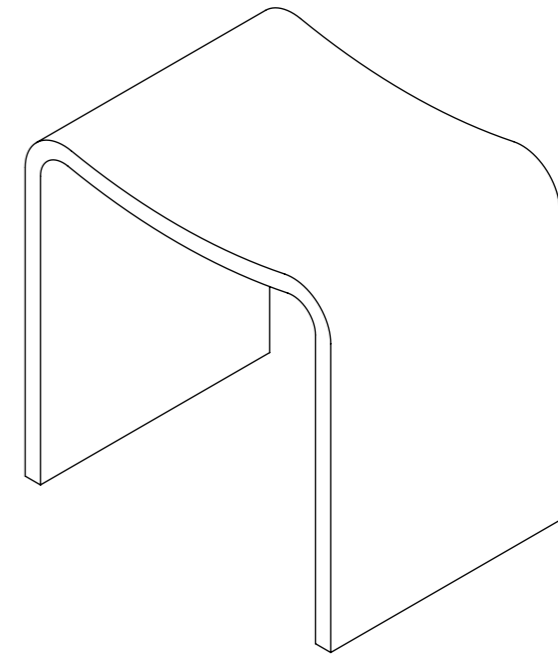

TOP VIEW

FRONT VIEW

SIDE VIEW

LUSO
STONE

Product Name	Scoop Stool
Material	Stone Resin
Size, mm	400 x 300 x 400

All dimensions provided in millimeters.