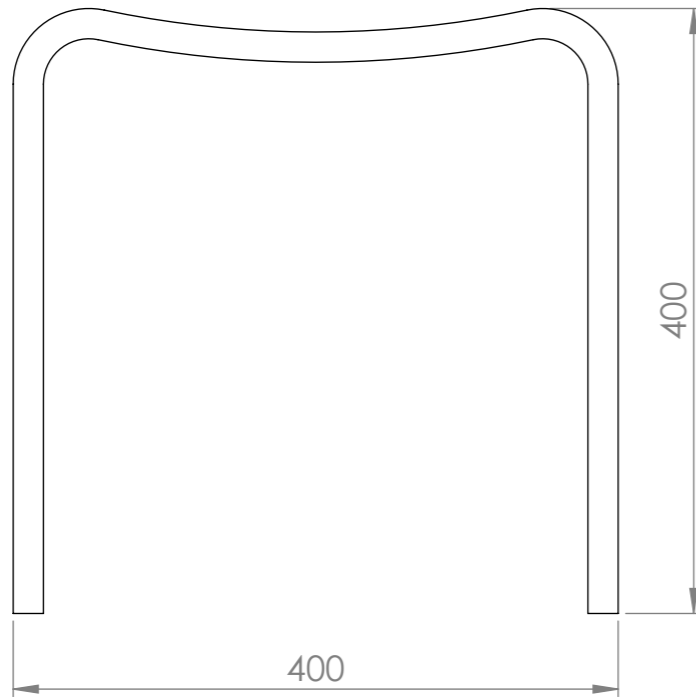

TOP VIEW

FRONT VIEW

SIDE VIEW

LUSO
STONE

Product Name	Scoop Stool
Material	Stone Resin
Size, mm	400 x 300 x 400

All dimensions provided in millimeters.