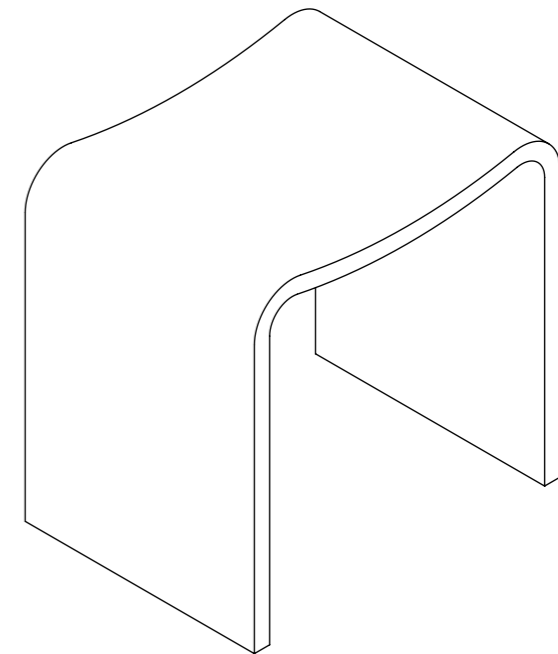

TOP VIEW

FRONT VIEW

SIDE VIEW

LUSO
STONE

Product Name	Scoop Stool
Material	Stone Resin
Size, mm	400 x 300 x 400

All dimensions provided in millimeters.