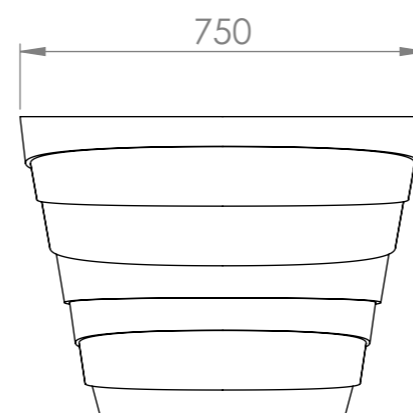

TOP VIEW

FRONT VIEW - SECTION VIEW

SIDE VIEW

**LUSO**  
STONE

Product Name	Polini
Weight, kg	120
Volume, L	240
Material	Stone Resin
Size, mm	1600 x 750 x 550

*All dimensions provided in millimeters.*