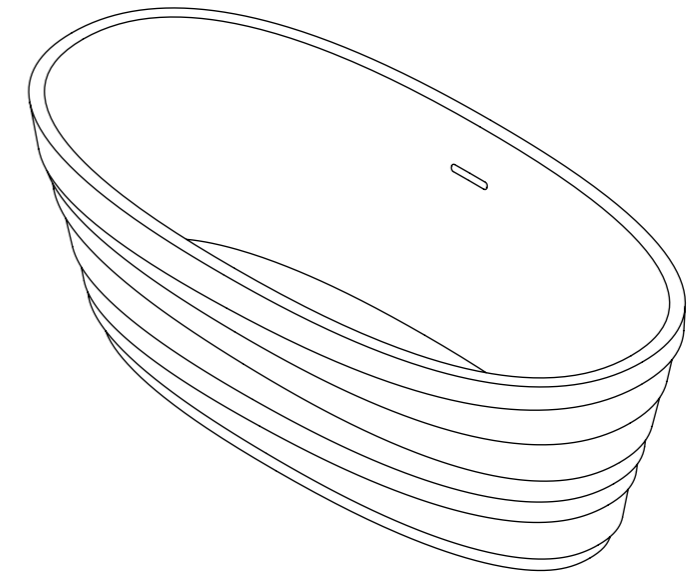

TOP VIEW

FRONT VIEW - SECTION VIEW

SIDE VIEW

**LUSO**  
STONE

Product Name	Polini
Weight, kg	120
Volume, L	240
Material	Stone Resin
Size, mm	1600 x 750 x 550

*All dimensions provided in millimeters.*