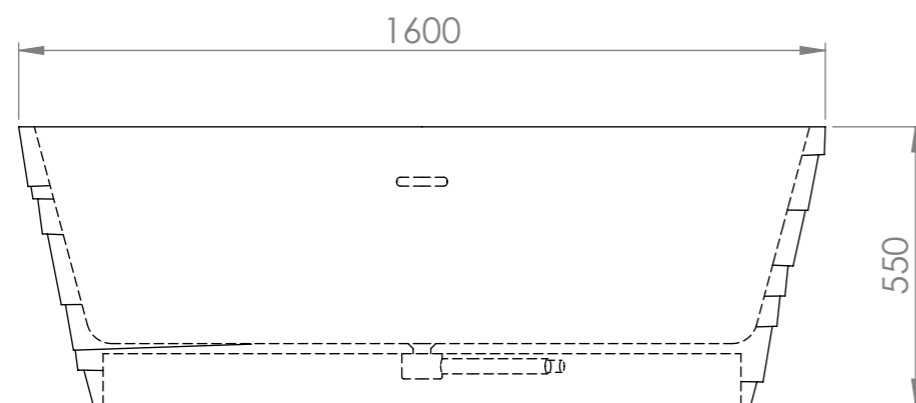

TOP VIEW

FRONT VIEW - SECTION VIEW

SIDE VIEW

**LUSO**  
STONE

Product Name	Polini
Weight, kg	120
Volume, L	240
Material	Stone Resin
Size, mm	1600 x 750 x 550

*All dimensions provided in millimeters.*