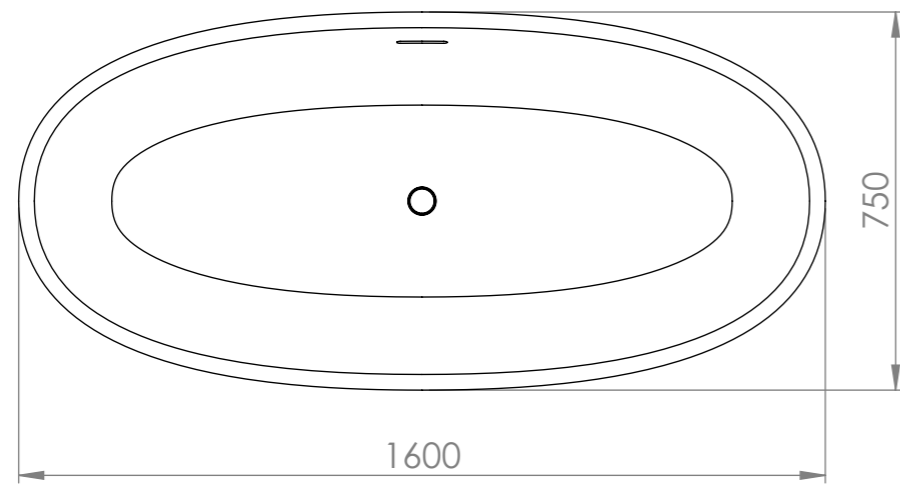

TOP VIEW

FRONT VIEW - SECTION VIEW

SIDE VIEW

**LUSO**  
STONE

Product Name	Polini
Weight, kg	120
Volume, L	240
Material	Stone Resin
Size, mm	1600 x 750 x 550

*All dimensions provided in millimeters.*