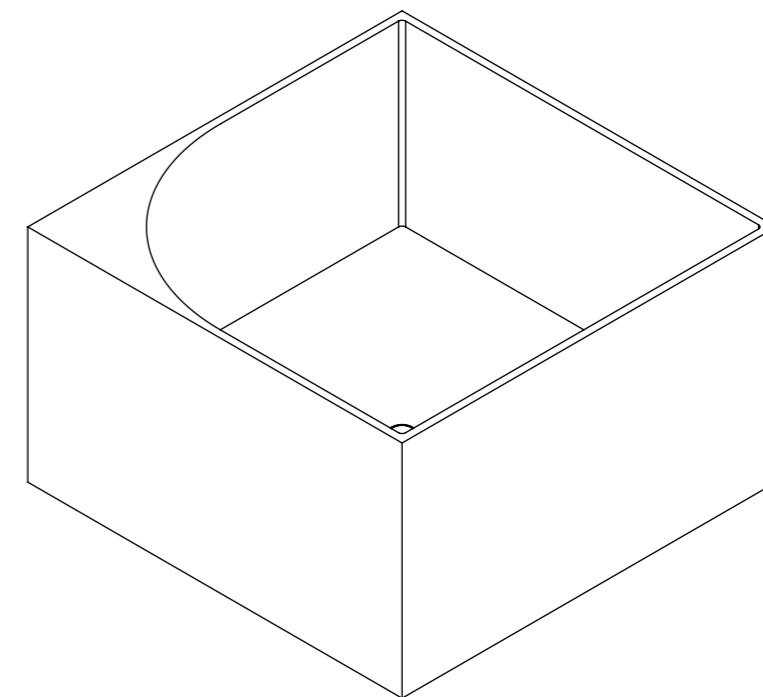

TOP VIEW

FRONT VIEW - SECTION VIEW

SIDE VIEW

LUSO
STONE

| | |
|--------------|-------------------|
| Product Name | Farina |
| Weight, kg | 169 |
| Volume, L | 380 |
| Material | Stone Resin |
| Size, mm | 1050 x 1050 x 620 |

All dimensions provided in millimeters.