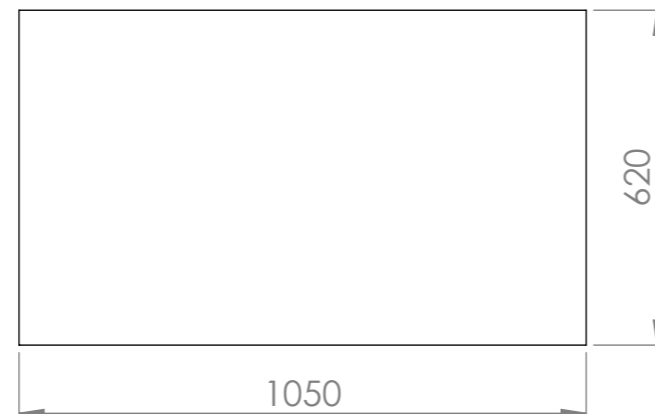

TOP VIEW

FRONT VIEW - SECTION VIEW

SIDE VIEW

LUSO
STONE

| | |
|--------------|-------------------|
| Product Name | Farina |
| Weight, kg | 169 |
| Volume, L | 380 |
| Material | Stone Resin |
| Size, mm | 1050 x 1050 x 620 |

All dimensions provided in millimeters.