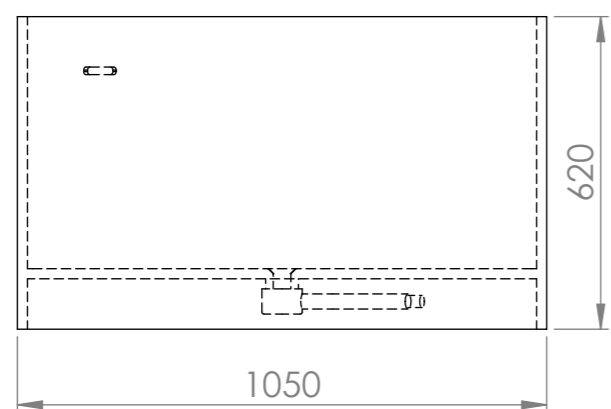

TOP VIEW

FRONT VIEW - SECTION VIEW

SIDE VIEW

LUSO
STONE

| | |
|--------------|-------------------|
| Product Name | Farina |
| Weight, kg | 169 |
| Volume, L | 380 |
| Material | Stone Resin |
| Size, mm | 1050 x 1050 x 620 |

All dimensions provided in millimeters.