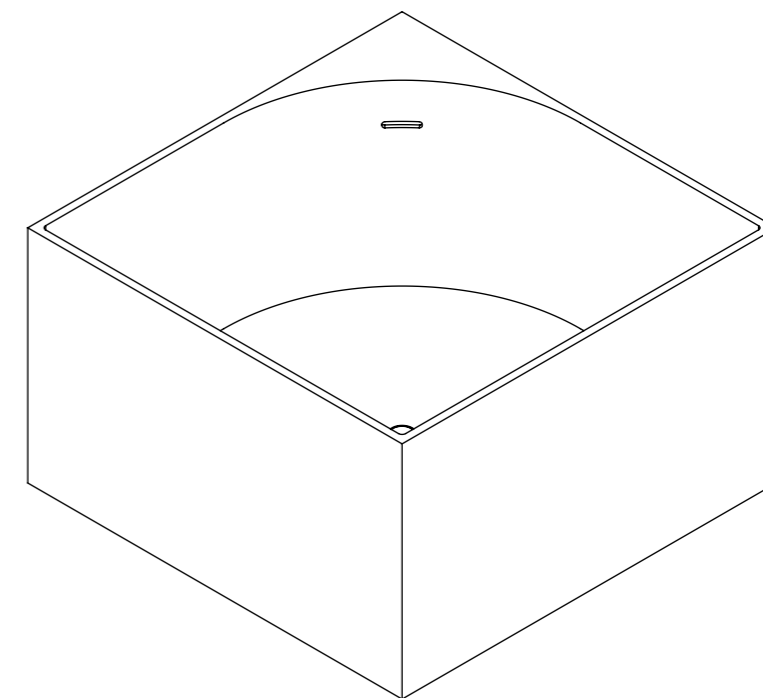

TOP VIEW

FRONT VIEW - SECTION VIEW

SIDE VIEW

LUSO
STONE

| | |
|--------------|-------------------|
| Product Name | Farina |
| Weight, kg | 169 |
| Volume, L | 380 |
| Material | Stone Resin |
| Size, mm | 1050 x 1050 x 620 |

All dimensions provided in millimeters.