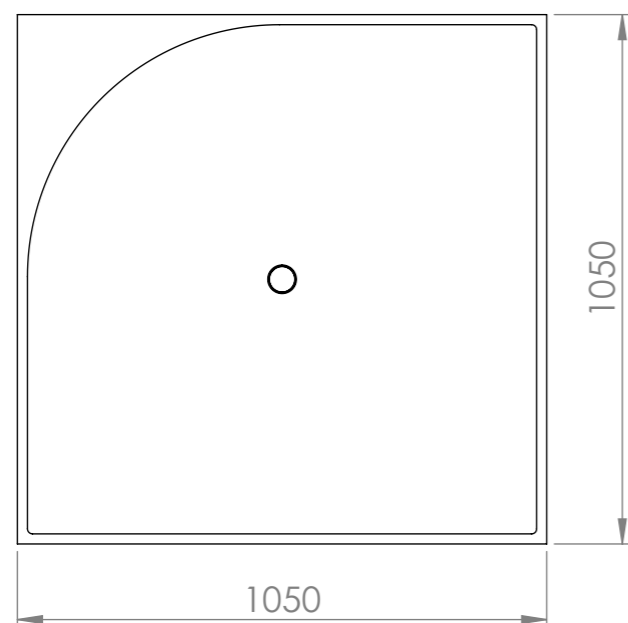

TOP VIEW

FRONT VIEW - SECTION VIEW

SIDE VIEW

LUSO
STONE

| | |
|--------------|-------------------|
| Product Name | Farina |
| Weight, kg | 169 |
| Volume, L | 380 |
| Material | Stone Resin |
| Size, mm | 1050 x 1050 x 620 |

All dimensions provided in millimeters.