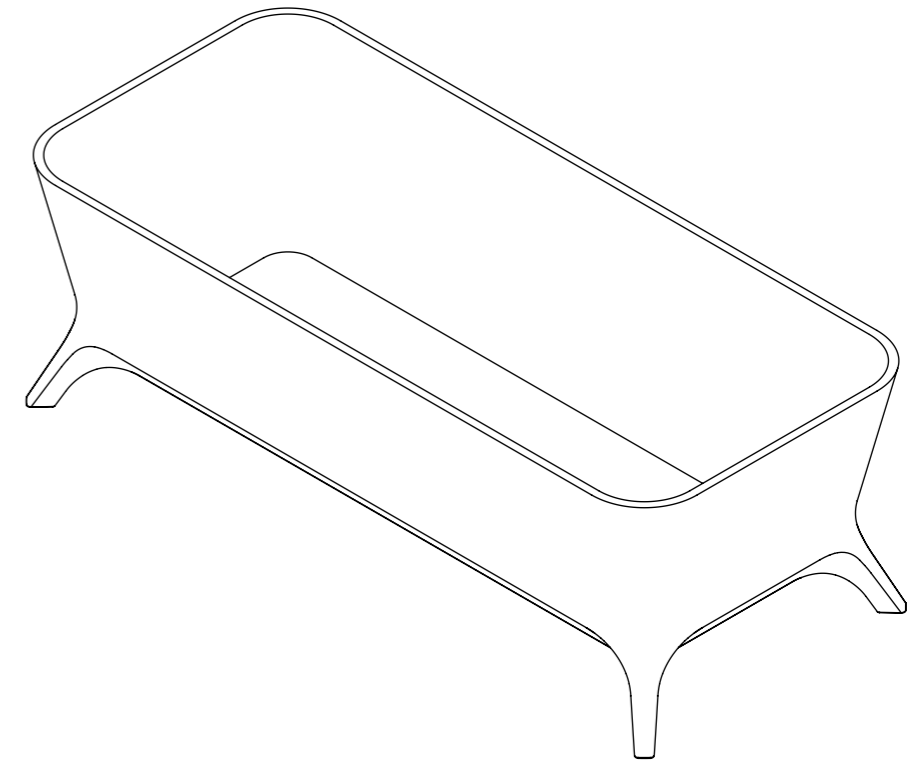

TOP VIEW

FRONT VIEW - SECTION VIEW

SIDE VIEW

**LUSO**  
S T O N E

Product Name	Momo
Weight, kg	185
Volume, L	345
Material	Stone Resin
Size, mm	1800 x 800 x 600

*All dimensions provided in millimeters.*