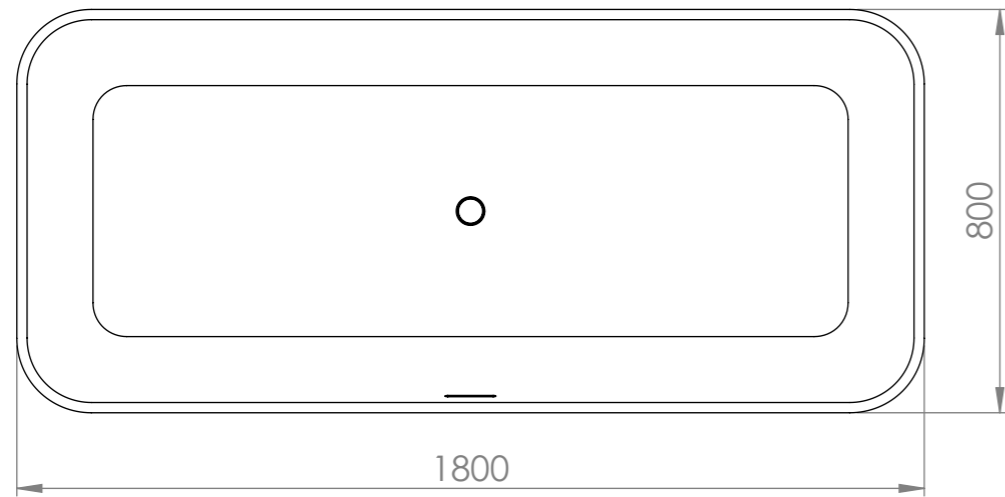

TOP VIEW

FRONT VIEW - SECTION VIEW

SIDE VIEW

**LUSO**  
S T O N E

Product Name	Momo
Weight, kg	185
Volume, L	345
Material	Stone Resin
Size, mm	1800 x 800 x 600

*All dimensions provided in millimeters.*