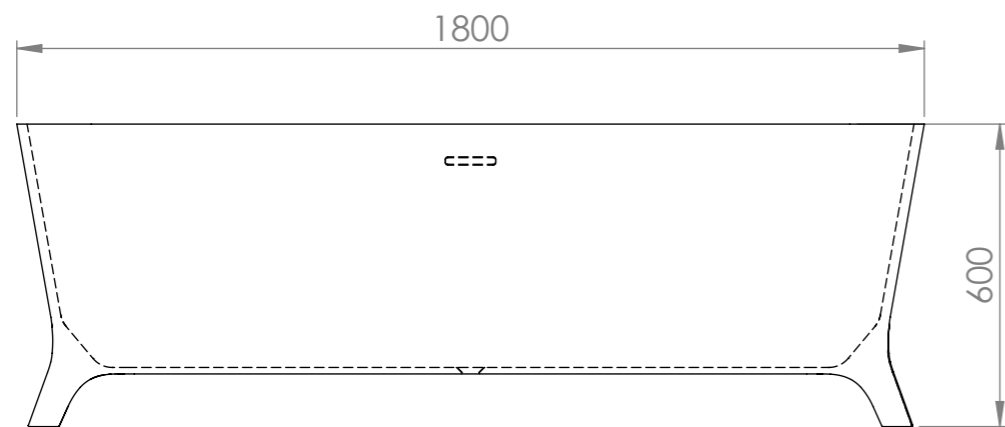

TOP VIEW

FRONT VIEW - SECTION VIEW

SIDE VIEW

**LUSO**  
S T O N E

Product Name	Momo
Weight, kg	185
Volume, L	345
Material	Stone Resin
Size, mm	1800 x 800 x 600

*All dimensions provided in millimeters.*