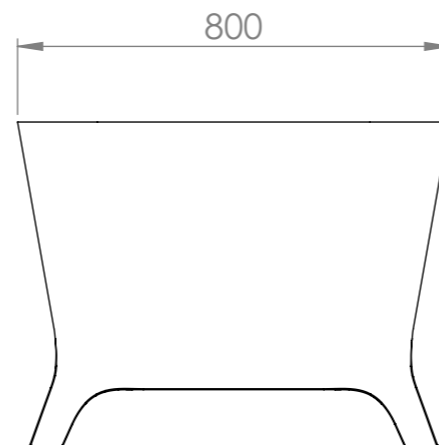

TOP VIEW

FRONT VIEW - SECTION VIEW

SIDE VIEW

**LUSO**  
S T O N E

Product Name	Momo
Weight, kg	185
Volume, L	345
Material	Stone Resin
Size, mm	1800 x 800 x 600

*All dimensions provided in millimeters.*