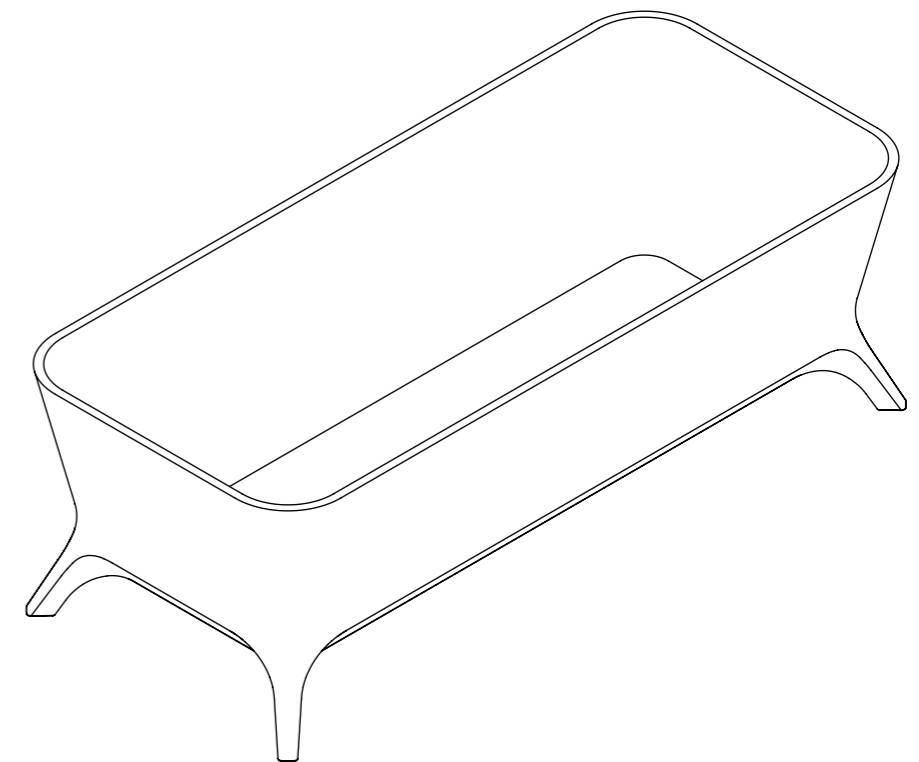

TOP VIEW

FRONT VIEW - SECTION VIEW

SIDE VIEW

**LUSO**  
S T O N E

Product Name	Momo
Weight, kg	185
Volume, L	345
Material	Stone Resin
Size, mm	1800 x 800 x 600

*All dimensions provided in millimeters.*