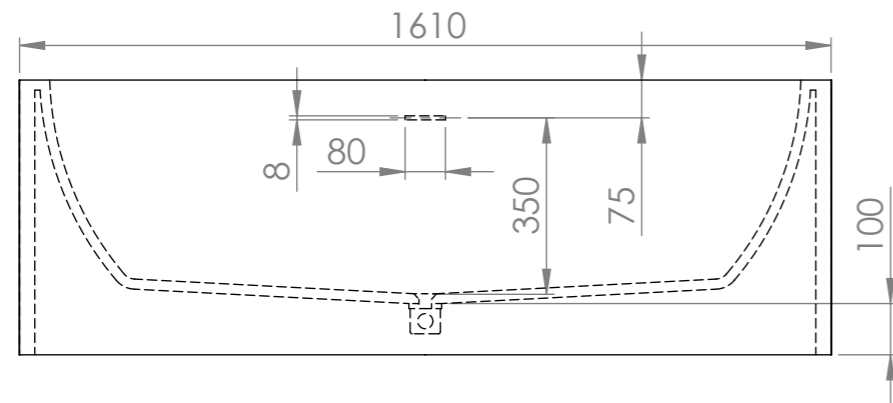

TOP VIEW

SIDE VIEW - SECTION VIEW

FRONT VIEW - SECTION VIEW

BOTTOM VIEW

LUSO
STONE

| | |
|--------------------------------|------------------|
| Product Name | Cielo |
| Weight, kg | 162 |
| Water Capacity, m ³ | 0.34 |
| Material | Stone Resin |
| Size, mm | 1610 x 810 x 545 |

All dimensions provided in mm.