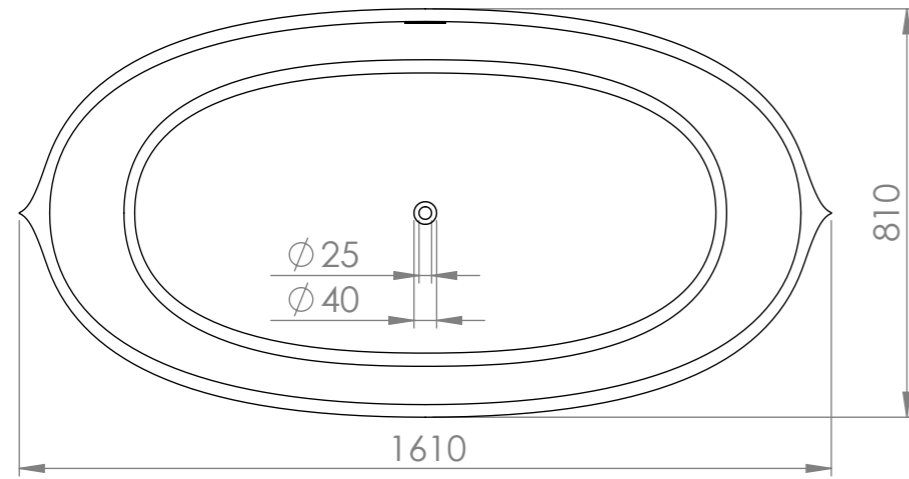

TOP VIEW

SIDE VIEW - SECTION VIEW

FRONT VIEW - SECTION VIEW

BOTTOM VIEW

LUSO
STONE

| | |
|--------------------------------|------------------|
| Product Name | Cielo |
| Weight, kg | 162 |
| Water Capacity, m ³ | 0.34 |
| Material | Stone Resin |
| Size, mm | 1610 x 810 x 545 |

All dimensions provided in mm.