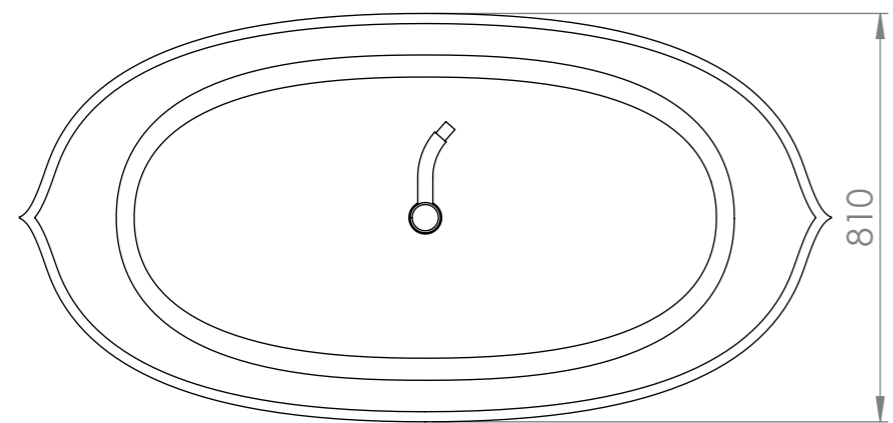

TOP VIEW

SIDE VIEW - SECTION VIEW

FRONT VIEW - SECTION VIEW

BOTTOM VIEW

LUSO
STONE

| | |
|--------------------------------|------------------|
| Product Name | Cielo |
| Weight, kg | 162 |
| Water Capacity, m ³ | 0.34 |
| Material | Stone Resin |
| Size, mm | 1610 x 810 x 545 |

All dimensions provided in mm.