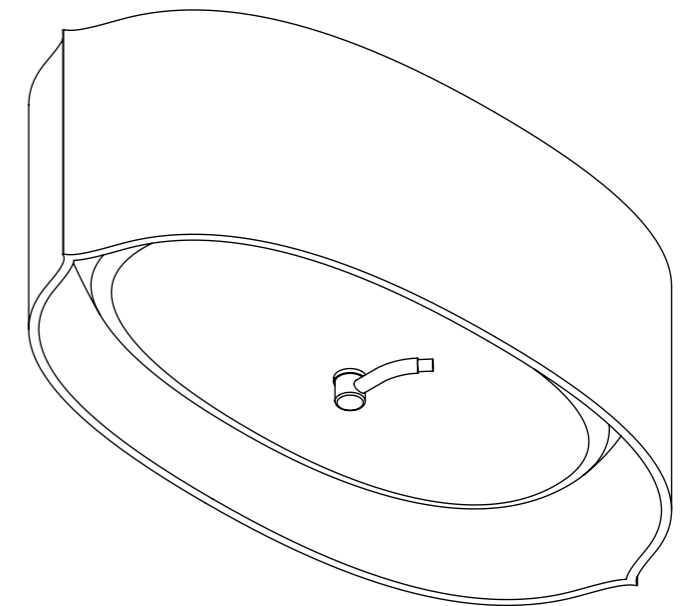

TOP VIEW

SIDE VIEW - SECTION VIEW

FRONT VIEW - SECTION VIEW

BOTTOM VIEW

LUSO
STONE

| | |
|--------------------------------|------------------|
| Product Name | Cielo |
| Weight, kg | 162 |
| Water Capacity, m ³ | 0.34 |
| Material | Stone Resin |
| Size, mm | 1610 x 810 x 545 |

All dimensions provided in mm.