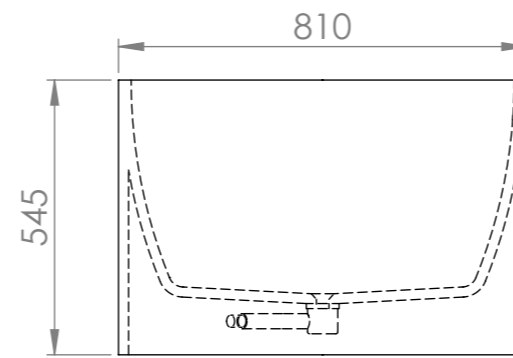

TOP VIEW

SIDE VIEW - SECTION VIEW

FRONT VIEW - SECTION VIEW

BOTTOM VIEW

LUSO
STONE

| | |
|--------------------------------|------------------|
| Product Name | Cielo |
| Weight, kg | 162 |
| Water Capacity, m ³ | 0.34 |
| Material | Stone Resin |
| Size, mm | 1610 x 810 x 545 |

All dimensions provided in mm.