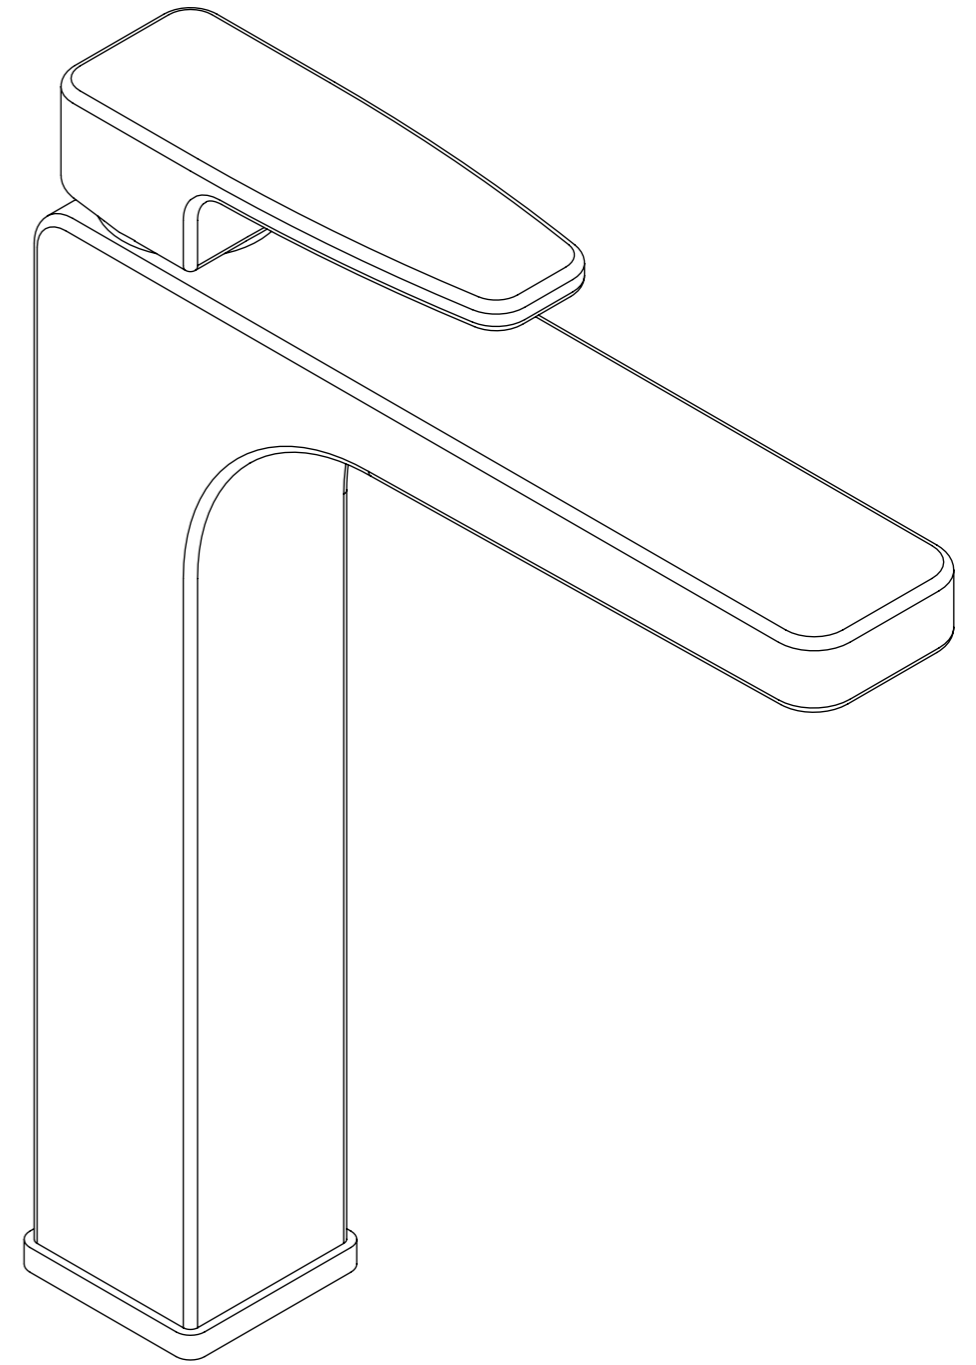

FRONT VIEW

SIDE VIEW

LUSO
S T O N E

Product Name	Noir Mia
Product Type	Tall Basin Tap
Finish	Matte Black
Works with High or Low Pressure Systems	

All dimensions provided in mm.