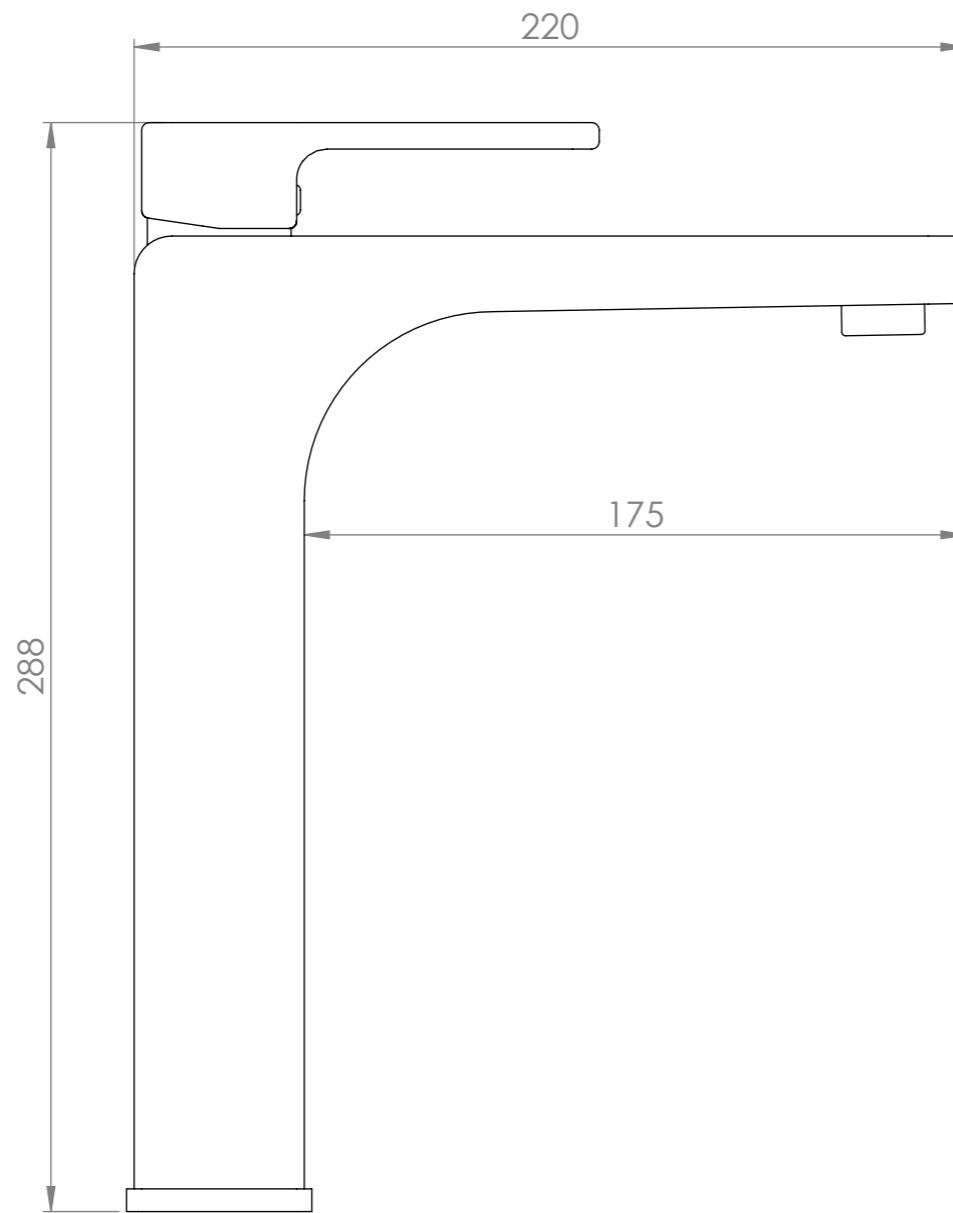

FRONT VIEW

SIDE VIEW

LUSO
S T O N E

Product Name	Noir Mia
Product Type	Tall Basin Tap
Finish	Matte Black
Works with High or Low Pressure Systems	

All dimensions provided in mm.