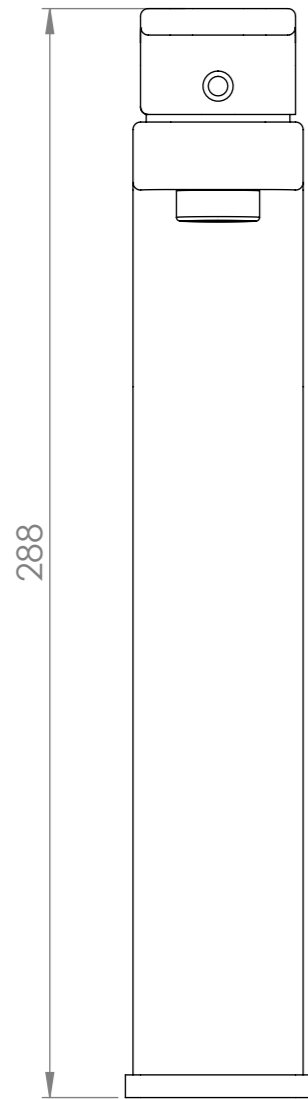

FRONT VIEW

SIDE VIEW

LUSO
S T O N E

Product Name	Noir Mia
Product Type	Tall Basin Tap
Finish	Matte Black
Works with High or Low Pressure Systems	

All dimensions provided in mm.