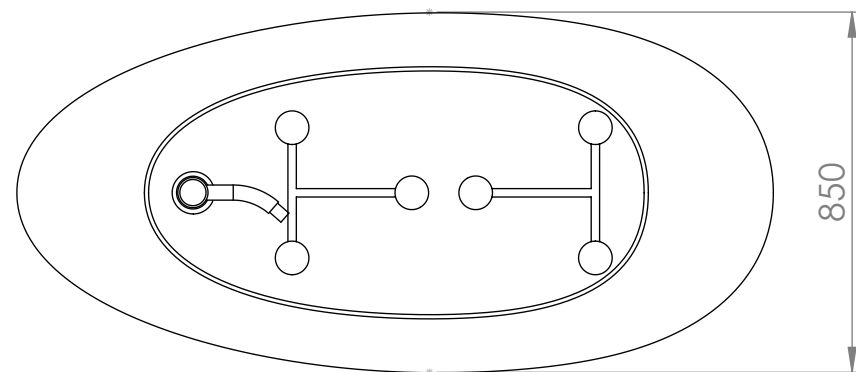

TOP VIEW

SIDE VIEW - SECTION VIEW

FRONT VIEW - SECTION VIEW

BOTTOM VIEW

LUSO
STONE

Product Name	Pod
Weight, kg	165
Water Capacity, m ³	0.39
Material	Stone Resin
Size, mm	1800 x 850 x 580

All dimensions provided in mm.