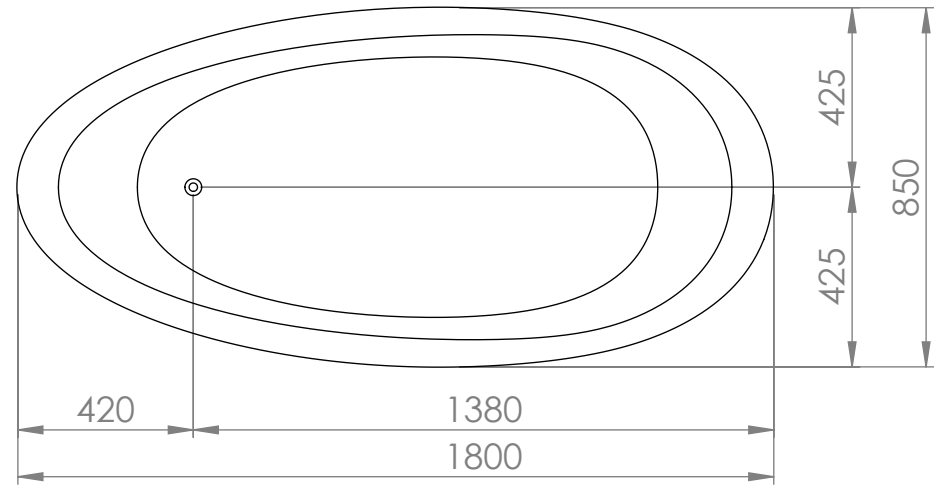

TOP VIEW

SIDE VIEW - SECTION VIEW

FRONT VIEW - SECTION VIEW

BOTTOM VIEW

LUSO
STONE

Product Name	Pod
Weight, kg	165
Water Capacity, m ³	0.39
Material	Stone Resin
Size, mm	1800 x 850 x 580

All dimensions provided in mm.