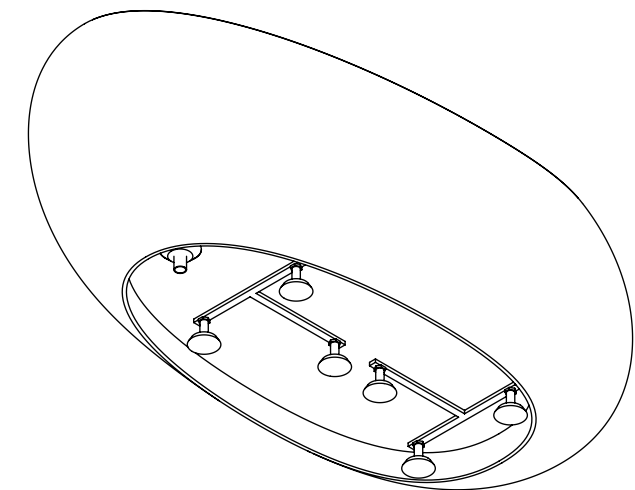

TOP VIEW

SIDE VIEW - SECTION VIEW

FRONT VIEW - SECTION VIEW

BOTTOM VIEW

LUSO
STONE

Product Name	Pod
Weight, kg	165
Water Capacity, m ³	0.39
Material	Stone Resin
Size, mm	1800 x 850 x 580

All dimensions provided in mm.