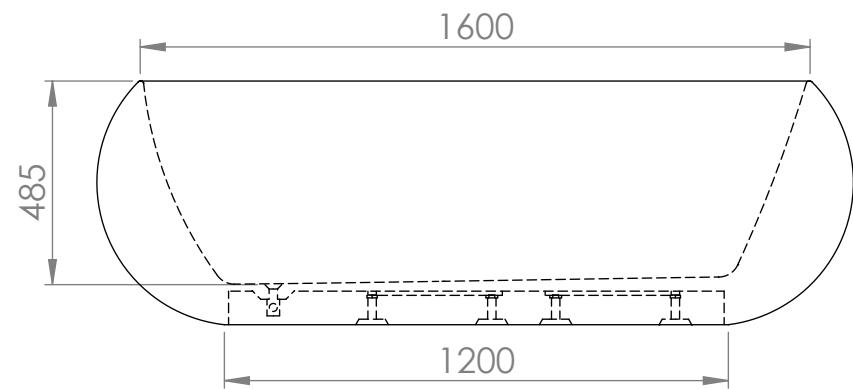

TOP VIEW

SIDE VIEW - SECTION VIEW

FRONT VIEW - SECTION VIEW

BOTTOM VIEW

LUSO
STONE

Product Name	Pod
Weight, kg	165
Water Capacity, m ³	0.39
Material	Stone Resin
Size, mm	1800 x 850 x 580

All dimensions provided in mm.