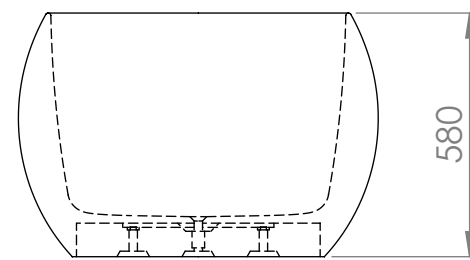

TOP VIEW

SIDE VIEW - SECTION VIEW

FRONT VIEW - SECTION VIEW

BOTTOM VIEW

LUSO
STONE

Product Name	Pod
Weight, kg	165
Water Capacity, m ³	0.39
Material	Stone Resin
Size, mm	1800 x 850 x 580

All dimensions provided in mm.