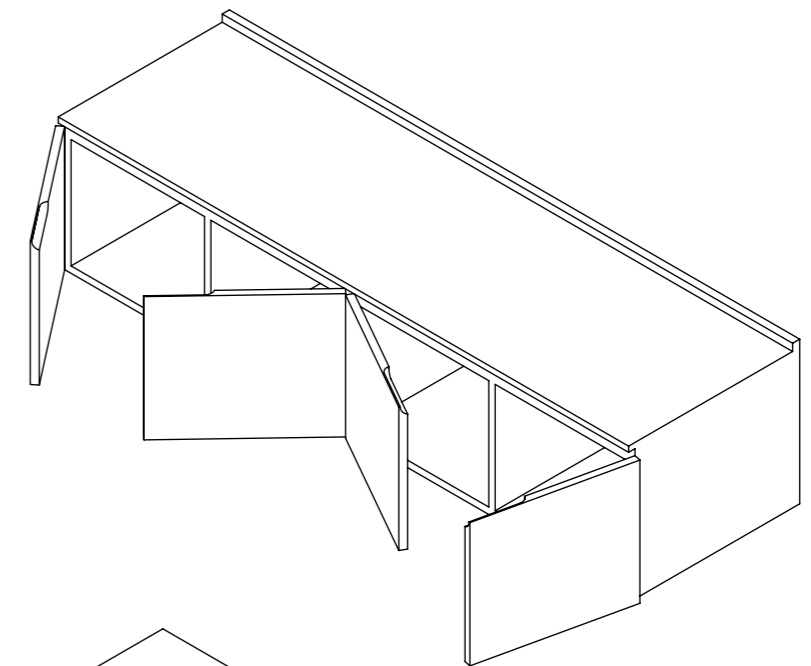

FRONT VIEW

SIDE VIEW

TOP VIEW

SIDE VIEW

FRONT VIEW (Excluding Doors)

BACK VIEW

**LUSO**  
STONE

Product Name	Luxor
Material	Stone Resin
Finish	Matt
Size, mm	1600 x 400 x 480

*All dimensions provided in mm.*