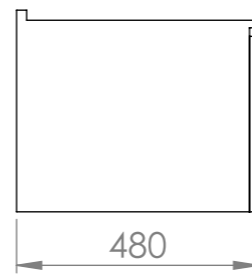

FRONT VIEW

SIDE VIEW

TOP VIEW

SIDE VIEW

FRONT VIEW (Excluding Doors)

BACK VIEW

**LUSO**  
STONE

Product Name	Luxor
Material	Stone Resin
Finish	Matt
Size, mm	1600 x 400 x 480

*All dimensions provided in mm.*