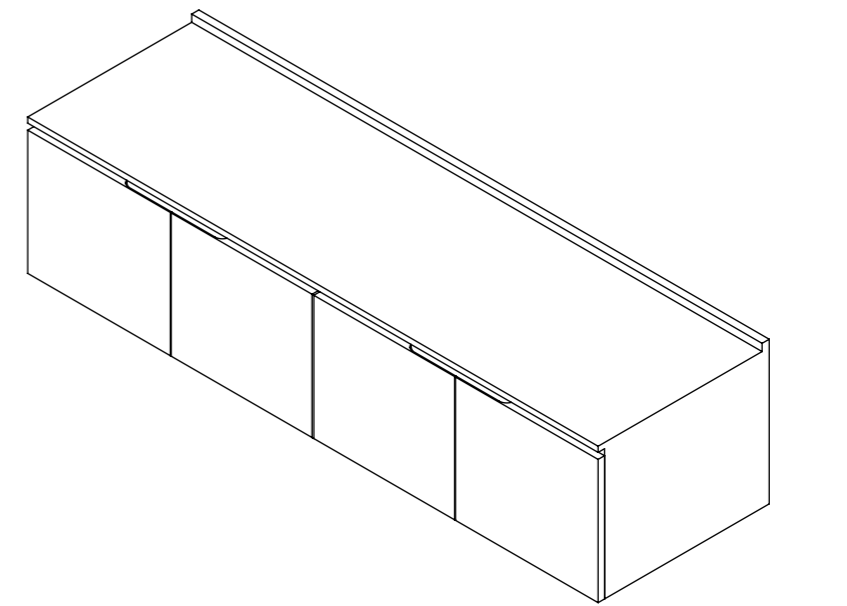

FRONT VIEW

SIDE VIEW

TOP VIEW

SIDE VIEW

FRONT VIEW (Excluding Doors)

BACK VIEW

**LUSO**  
STONE

Product Name	Luxor
Material	Stone Resin
Finish	Matt
Size, mm	1600 x 400 x 480

*All dimensions provided in mm.*