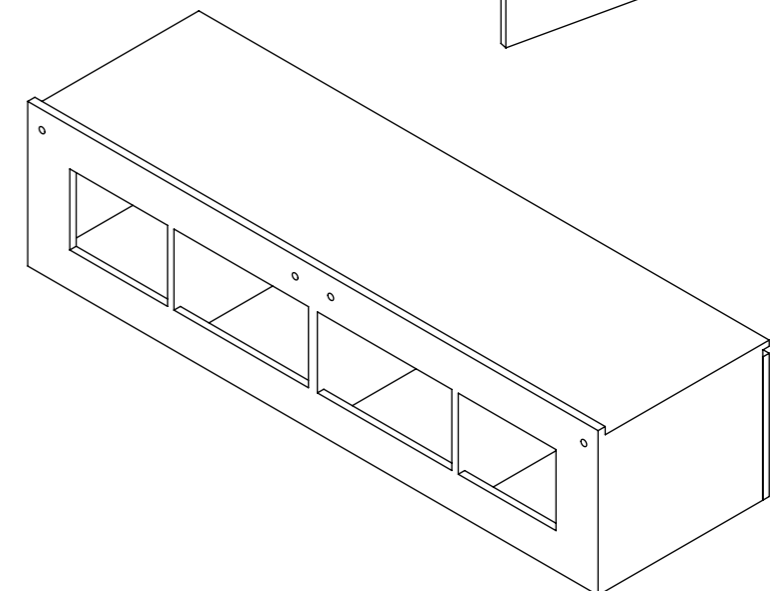

FRONT VIEW

SIDE VIEW

TOP VIEW

SIDE VIEW

FRONT VIEW (Excluding Doors)

BACK VIEW

**LUSO**  
STONE

Product Name	Luxor
Material	Stone Resin
Finish	Matt
Size, mm	1600 x 400 x 480

*All dimensions provided in mm.*