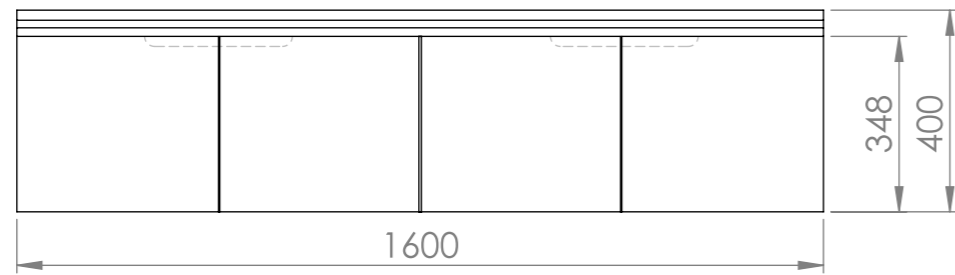

FRONT VIEW

SIDE VIEW

TOP VIEW

SIDE VIEW

FRONT VIEW (Excluding Doors)

BACK VIEW

**LUSO**  
STONE

Product Name	Luxor
Material	Stone Resin
Finish	Matt
Size, mm	1600 x 400 x 480

*All dimensions provided in mm.*