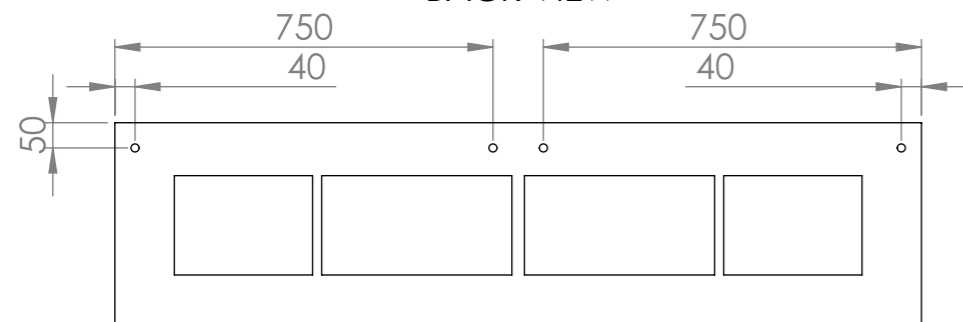

FRONT VIEW

SIDE VIEW

TOP VIEW

SIDE VIEW

FRONT VIEW (Excluding Doors)

BACK VIEW

**LUSO**  
STONE

Product Name	Luxor
Material	Stone Resin
Finish	Matt
Size, mm	1600 x 400 x 480

*All dimensions provided in mm.*