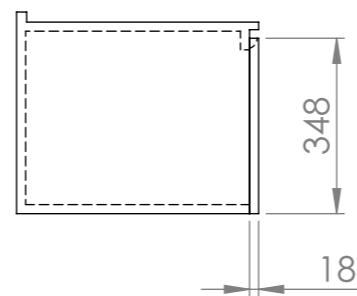

FRONT VIEW

SIDE VIEW

TOP VIEW

SIDE VIEW

FRONT VIEW (Excluding Doors)

BACK VIEW

**LUSO**  
STONE

Product Name	Luxor
Material	Stone Resin
Finish	Matt
Size, mm	1600 x 400 x 480

*All dimensions provided in mm.*