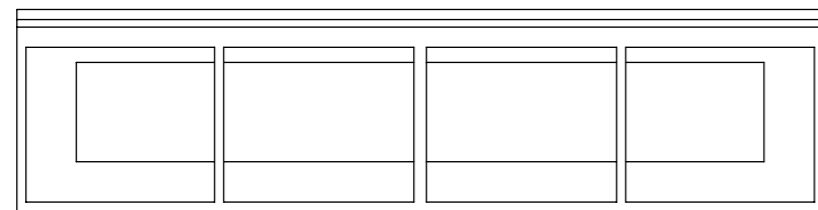

FRONT VIEW

SIDE VIEW

TOP VIEW

SIDE VIEW

FRONT VIEW (Excluding Doors)

BACK VIEW

**LUSO**  
STONE

Product Name	Luxor
Material	Stone Resin
Finish	Matt
Size, mm	1600 x 400 x 480

*All dimensions provided in mm.*