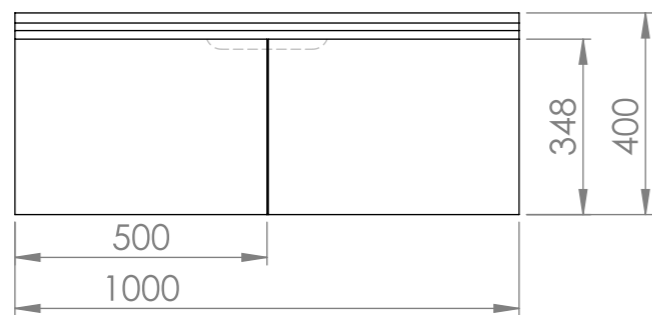

FRONT VIEW

SIDE VIEW

TOP VIEW

SIDE VIEW

FRONT VIEW (Excluding Doors)

BACK VIEW

LUSSO
STONE

Product Name	Luxor
Material	Stone Resin
Finish	Matt
Size, mm	1000 x 400 x 480

All dimensions provided in mm.