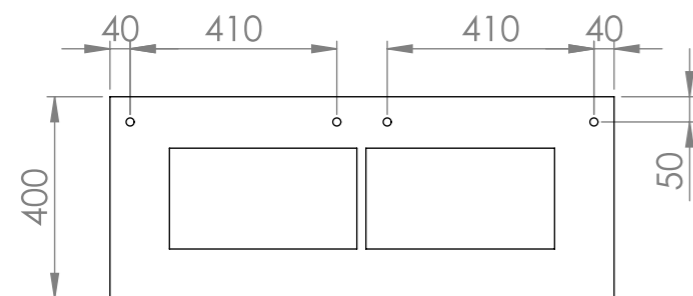

FRONT VIEW

SIDE VIEW

TOP VIEW

SIDE VIEW

FRONT VIEW (Excluding Doors)

BACK VIEW

LUSSO
STONE

Product Name	Luxor
Material	Stone Resin
Finish	Matt
Size, mm	1000 x 400 x 480

All dimensions provided in mm.