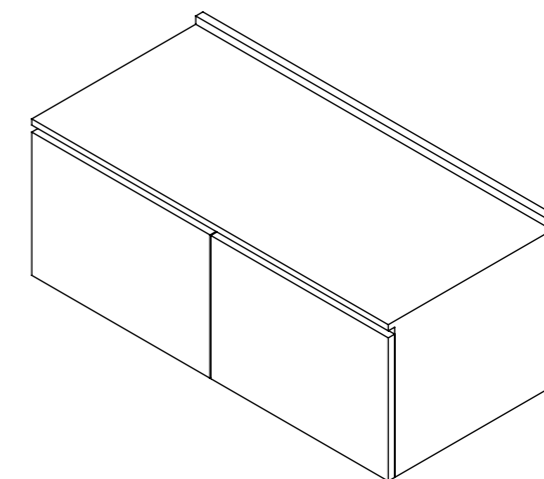

FRONT VIEW

SIDE VIEW

TOP VIEW

SIDE VIEW

FRONT VIEW (Excluding Doors)

BACK VIEW

LUSSO
STONE

Product Name	Luxor
Material	Stone Resin
Finish	Matt
Size, mm	1000 x 400 x 480

All dimensions provided in mm.