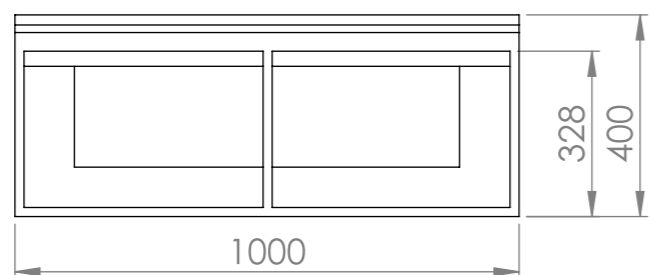

FRONT VIEW

SIDE VIEW

TOP VIEW

SIDE VIEW

FRONT VIEW (Excluding Doors)

BACK VIEW

LUSSO
STONE

Product Name	Luxor
Material	Stone Resin
Finish	Matt
Size, mm	1000 x 400 x 480

All dimensions provided in mm.