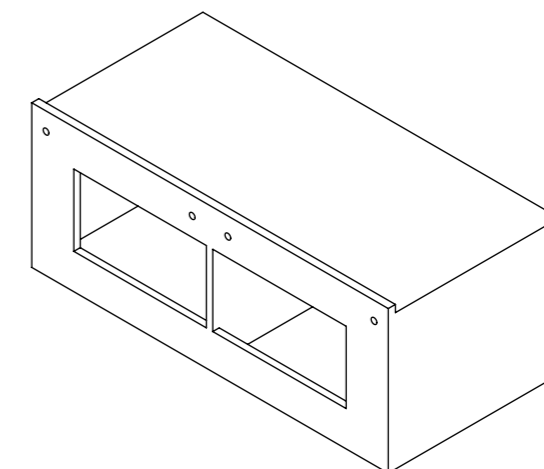

FRONT VIEW

SIDE VIEW

TOP VIEW

SIDE VIEW

FRONT VIEW (Excluding Doors)

BACK VIEW

LUSSO
STONE

Product Name	Luxor
Material	Stone Resin
Finish	Matt
Size, mm	1000 x 400 x 480

All dimensions provided in mm.