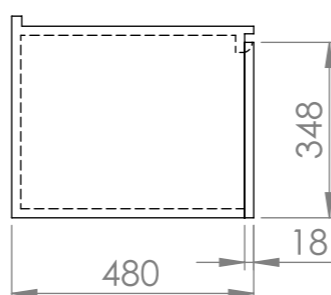

FRONT VIEW

SIDE VIEW

TOP VIEW

SIDE VIEW

FRONT VIEW (Excluding Doors)

BACK VIEW

LUSSO
STONE

Product Name	Luxor
Material	Stone Resin
Finish	Matt
Size, mm	1000 x 400 x 480

All dimensions provided in mm.