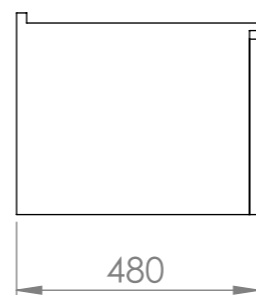

FRONT VIEW

SIDE VIEW

TOP VIEW

SIDE VIEW

FRONT VIEW (Excluding Doors)

BACK VIEW

LUSSO
STONE

Product Name	Luxor
Material	Stone Resin
Finish	Matt
Size, mm	1000 x 400 x 480

All dimensions provided in mm.