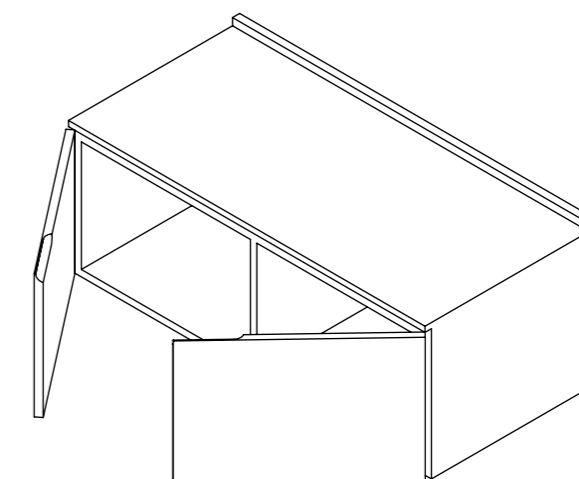

FRONT VIEW

SIDE VIEW

TOP VIEW

SIDE VIEW

FRONT VIEW (Excluding Doors)

BACK VIEW

LUSSO
STONE

Product Name	Luxor
Material	Stone Resin
Finish	Matt
Size, mm	1000 x 400 x 480

All dimensions provided in mm.