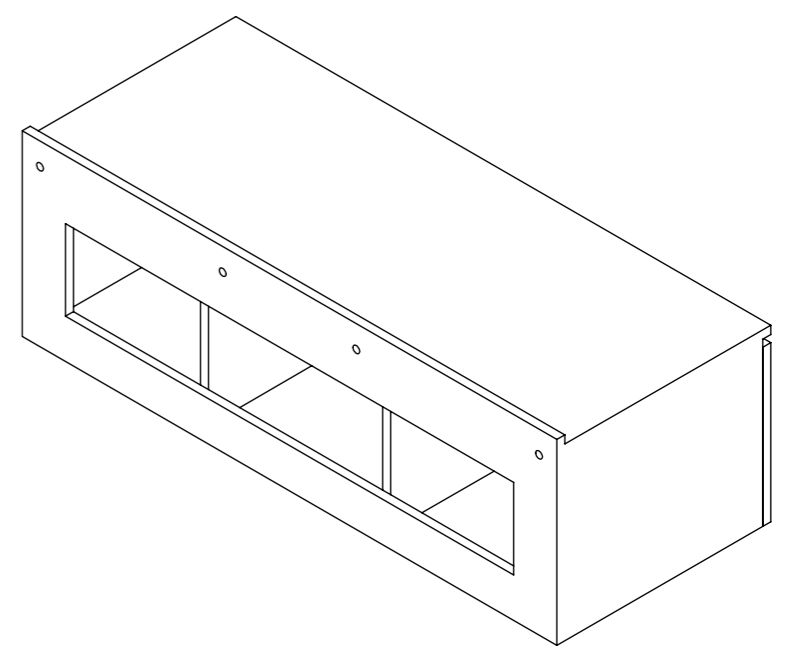

FRONT VIEW (Excluding doors)

**LUSO**  
STONE

Product Name	Luxor
Material	Stone resin
Finish	Matt
Size, mm	1200 x 400 x 480

All dimensions provided in mm.