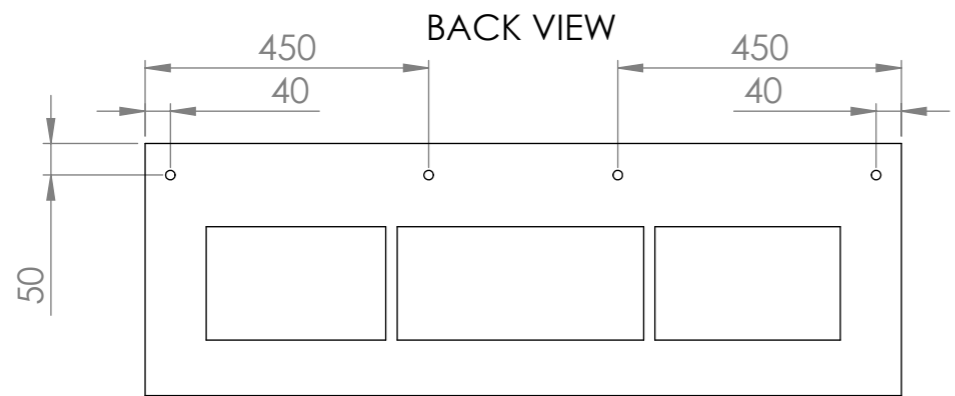

FRONT VIEW (Excluding doors)

**LUSO**  
STONE

Product Name	Luxor
Material	Stone resin
Finish	Matt
Size, mm	1200 x 400 x 480

All dimensions provided in mm.