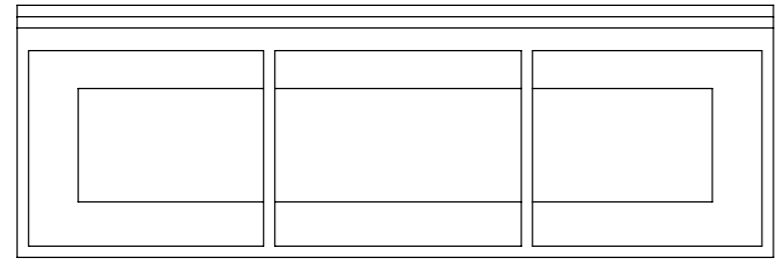

FRONT VIEW (Excluding doors)

**LUSO**  
STONE

Product Name	Luxor
Material	Stone resin
Finish	Matt
Size, mm	1200 x 400 x 480

All dimensions provided in mm.