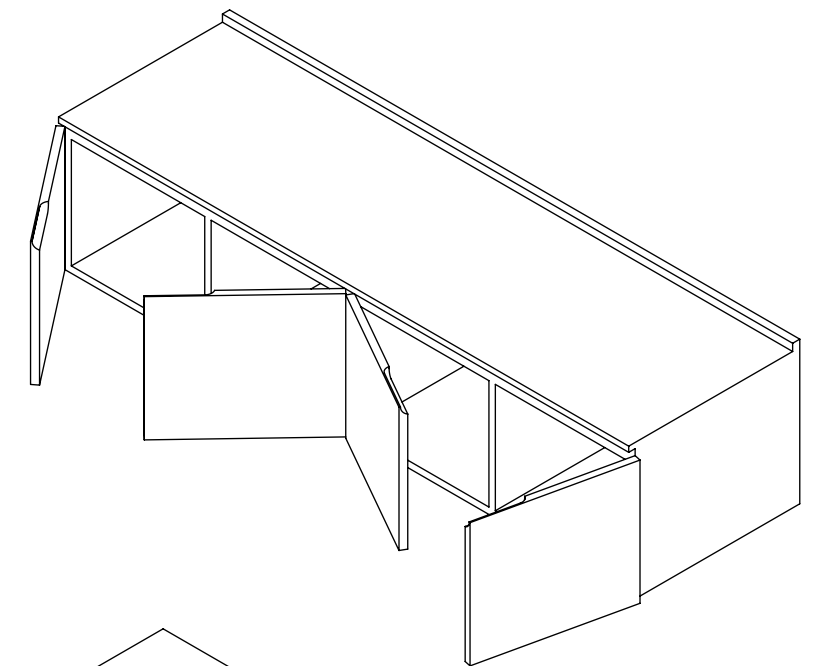

FRONT VIEW

SIDE VIEW

TOP VIEW

SIDE VIEW

FRONT VIEW (Excluding Doors)

BACK VIEW

LUSO
STONE

Product Name	Luxor
Material	Stone Resin
Finish	Matt
Size, mm	1400 x 400 x 480

All dimensions provided in mm.