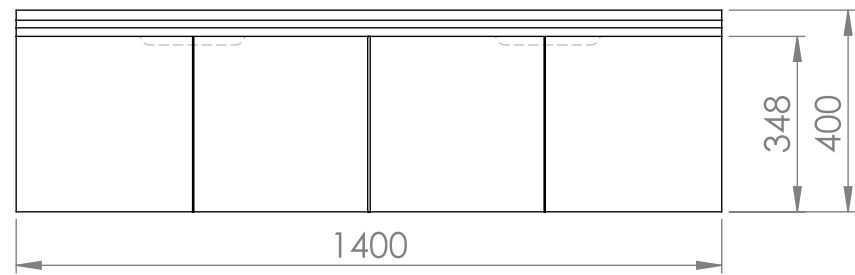

FRONT VIEW

SIDE VIEW

TOP VIEW

SIDE VIEW

FRONT VIEW (Excluding Doors)

BACK VIEW

LUSO
STONE

Product Name	Luxor
Material	Stone Resin
Finish	Matt
Size, mm	1400 x 400 x 480

All dimensions provided in mm.