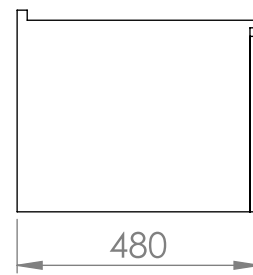

FRONT VIEW

SIDE VIEW

TOP VIEW

SIDE VIEW

FRONT VIEW (Excluding Doors)

BACK VIEW

LUSO
STONE

Product Name	Luxor
Material	Stone Resin
Finish	Matt
Size, mm	1400 x 400 x 480

All dimensions provided in mm.