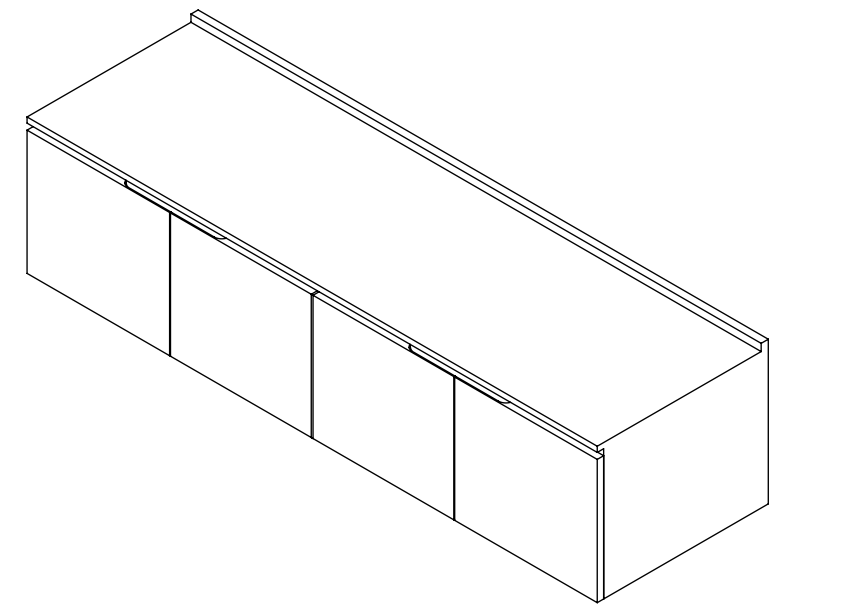

FRONT VIEW

SIDE VIEW

TOP VIEW

SIDE VIEW

FRONT VIEW (Excluding Doors)

BACK VIEW

LUSO
STONE

Product Name	Luxor
Material	Stone Resin
Finish	Matt
Size, mm	1400 x 400 x 480

All dimensions provided in mm.