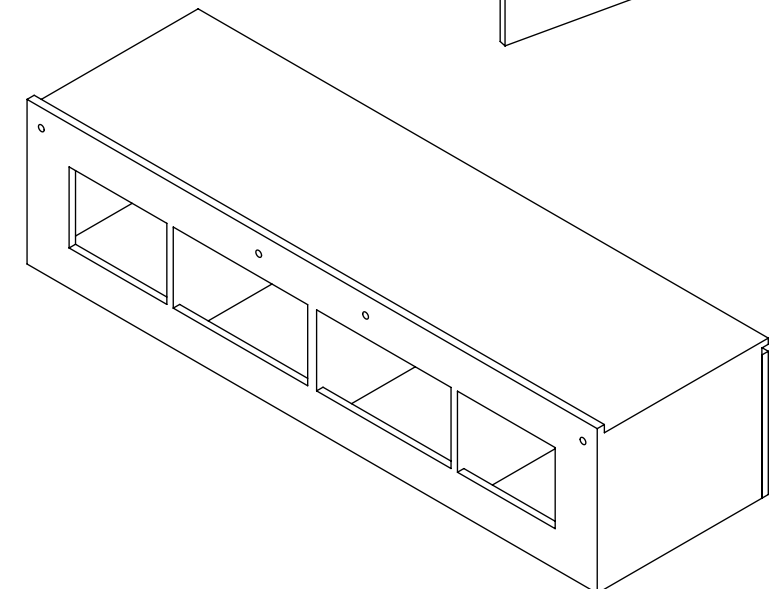

FRONT VIEW

SIDE VIEW

TOP VIEW

SIDE VIEW

FRONT VIEW (Excluding Doors)

BACK VIEW

LUSO
STONE

Product Name	Luxor
Material	Stone Resin
Finish	Matt
Size, mm	1400 x 400 x 480

All dimensions provided in mm.