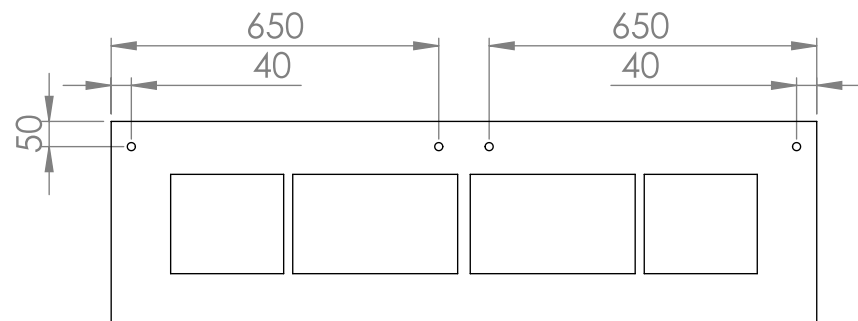

FRONT VIEW

SIDE VIEW

TOP VIEW

SIDE VIEW

FRONT VIEW (Excluding Doors)

BACK VIEW

LUSO
STONE

Product Name	Luxor
Material	Stone Resin
Finish	Matt
Size, mm	1400 x 400 x 480

All dimensions provided in mm.