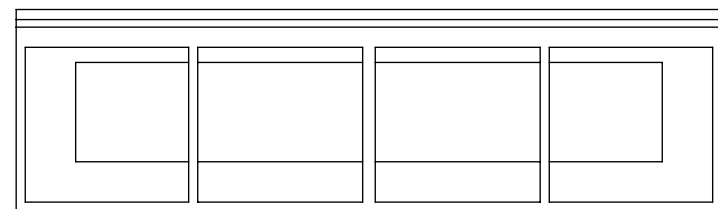

FRONT VIEW

SIDE VIEW

TOP VIEW

SIDE VIEW

FRONT VIEW (Excluding Doors)

BACK VIEW

LUSO
STONE

Product Name	Luxor
Material	Stone Resin
Finish	Matt
Size, mm	1400 x 400 x 480

All dimensions provided in mm.