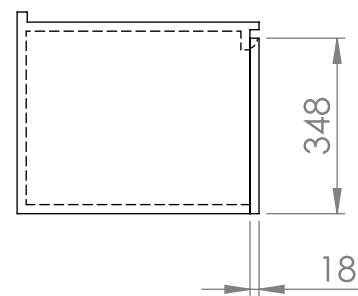

FRONT VIEW

SIDE VIEW

TOP VIEW

SIDE VIEW

FRONT VIEW (Excluding Doors)

BACK VIEW

LUSO
STONE

Product Name	Luxor
Material	Stone Resin
Finish	Matt
Size, mm	1400 x 400 x 480

All dimensions provided in mm.