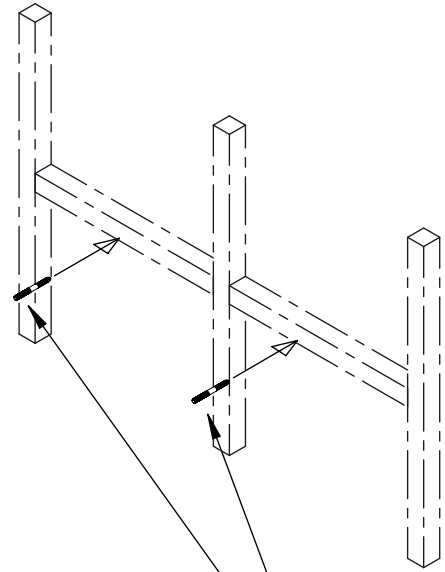

The Aura 900

Assembly Instructions

LUSO
S T O N E

Components

LUSSO
S T O N E

Bolt

Amount: 2

Nut

Amount: 2

Plastic Grommet

Amount: 2

Metal Washer

Amount: 2

<1>

Add battens to wall
before installation

<2>