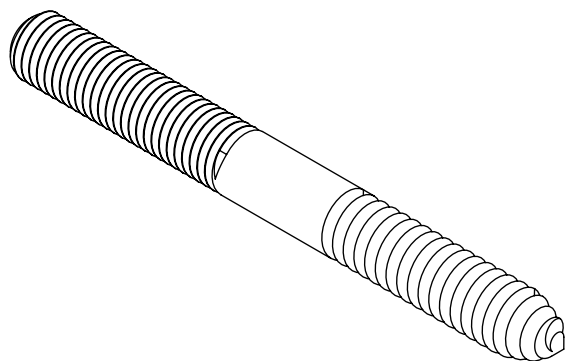

The Aura 900

Assembly Instructions

LUSO
S T O N E

Components

LUSSO
S T O N E

Bolt

Amount: 2

Nut

Amount: 2

Plastic Grommet

Amount: 2

Metal Washer

Amount: 2

<1>

Add battens to wall
before installation

<2>