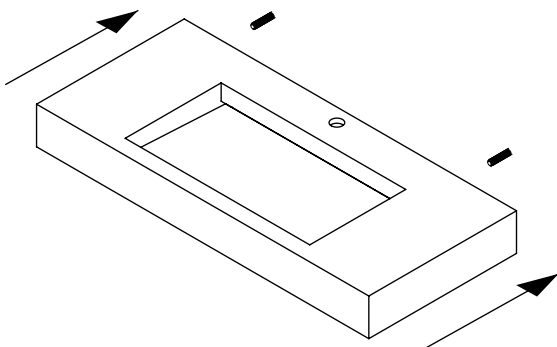

<1>

Add battens to wall
before installation

<2>

Add bolts to
plasterboard

Note: Product can be mounted on
both concrete or timber-framed walls.

<3>

<4>

LUSSO
S T O N E