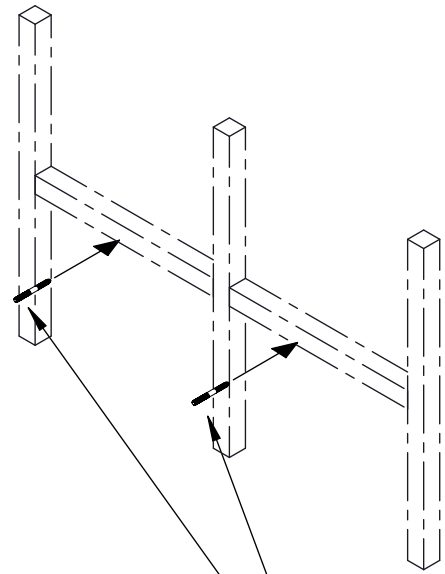

The Aura 400

Assembly Instructions

LUSSO
S T O N E

Components

LUSSO
S T O N E

Bolt

Amount: 2

Nut

Amount: 2

Plastic Grommet

Amount: 2

Metal Washer

Amount: 2

<1>

Add battens to wall
before installation

<2>