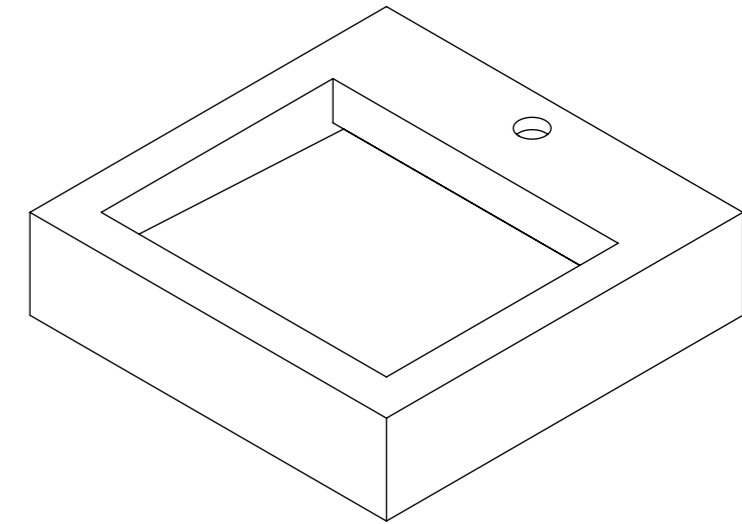

FRONT VIEW

BACK VIEW

LUSO
STONE

Product Name	The Aura 400
Weight, kg	11
Material	Stone Resin
Size, mm	400 x 400 x 100

All dimensions provided in mm.