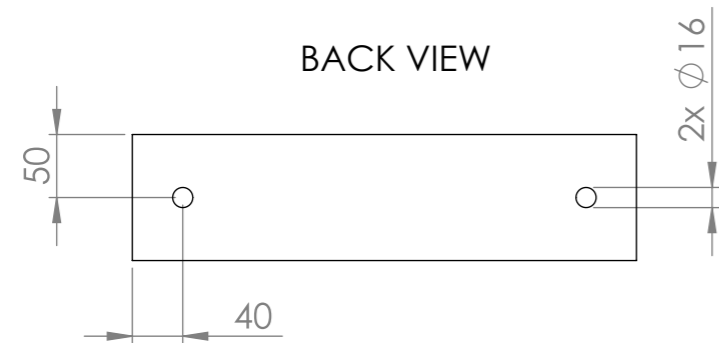

FRONT VIEW

BACK VIEW

LUSO
STONE

Product Name	The Aura 400
Weight, kg	11
Material	Stone Resin
Size, mm	400 x 400 x 100

All dimensions provided in mm.