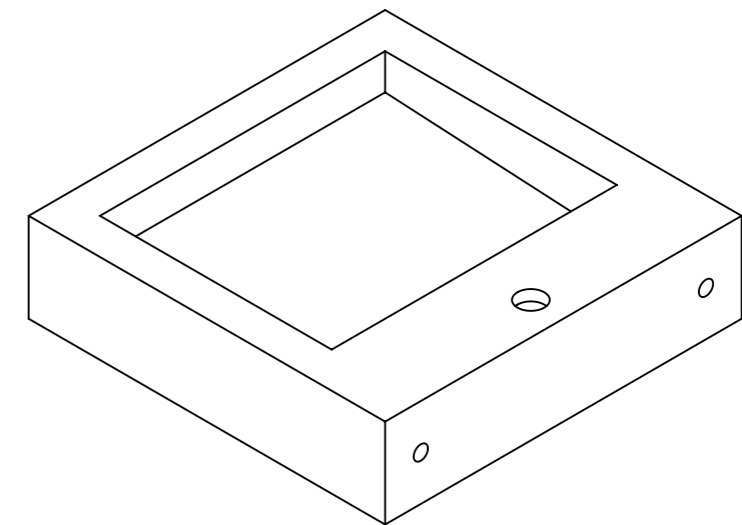

FRONT VIEW

BACK VIEW

LUSO
STONE

Product Name	The Aura 400
Weight, kg	11
Material	Stone Resin
Size, mm	400 x 400 x 100

All dimensions provided in mm.