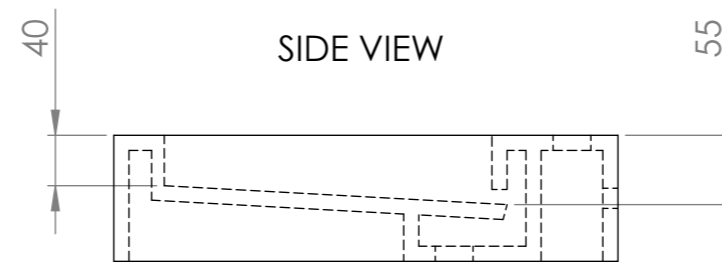

FRONT VIEW

BACK VIEW

LUSO
STONE

Product Name	The Aura 400
Weight, kg	11
Material	Stone Resin
Size, mm	400 x 400 x 100

All dimensions provided in mm.