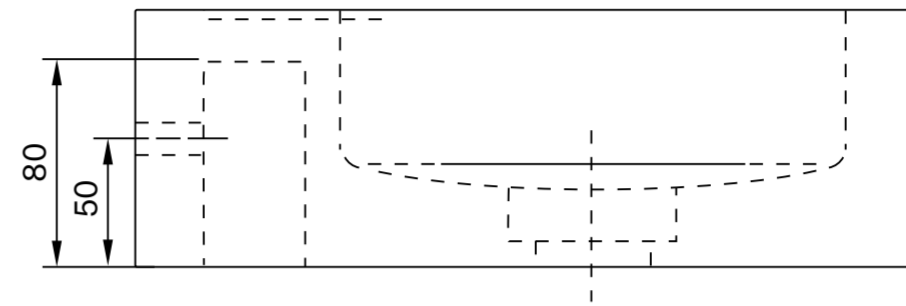

Front View

Side View

Top View

**LUSO**

Product Name	Via Wall Hung Basin 400mm
Basin Finish:	Marble / Stone
Size, mm:	400 × 300 × 100

All dimensions provided in millimeters.