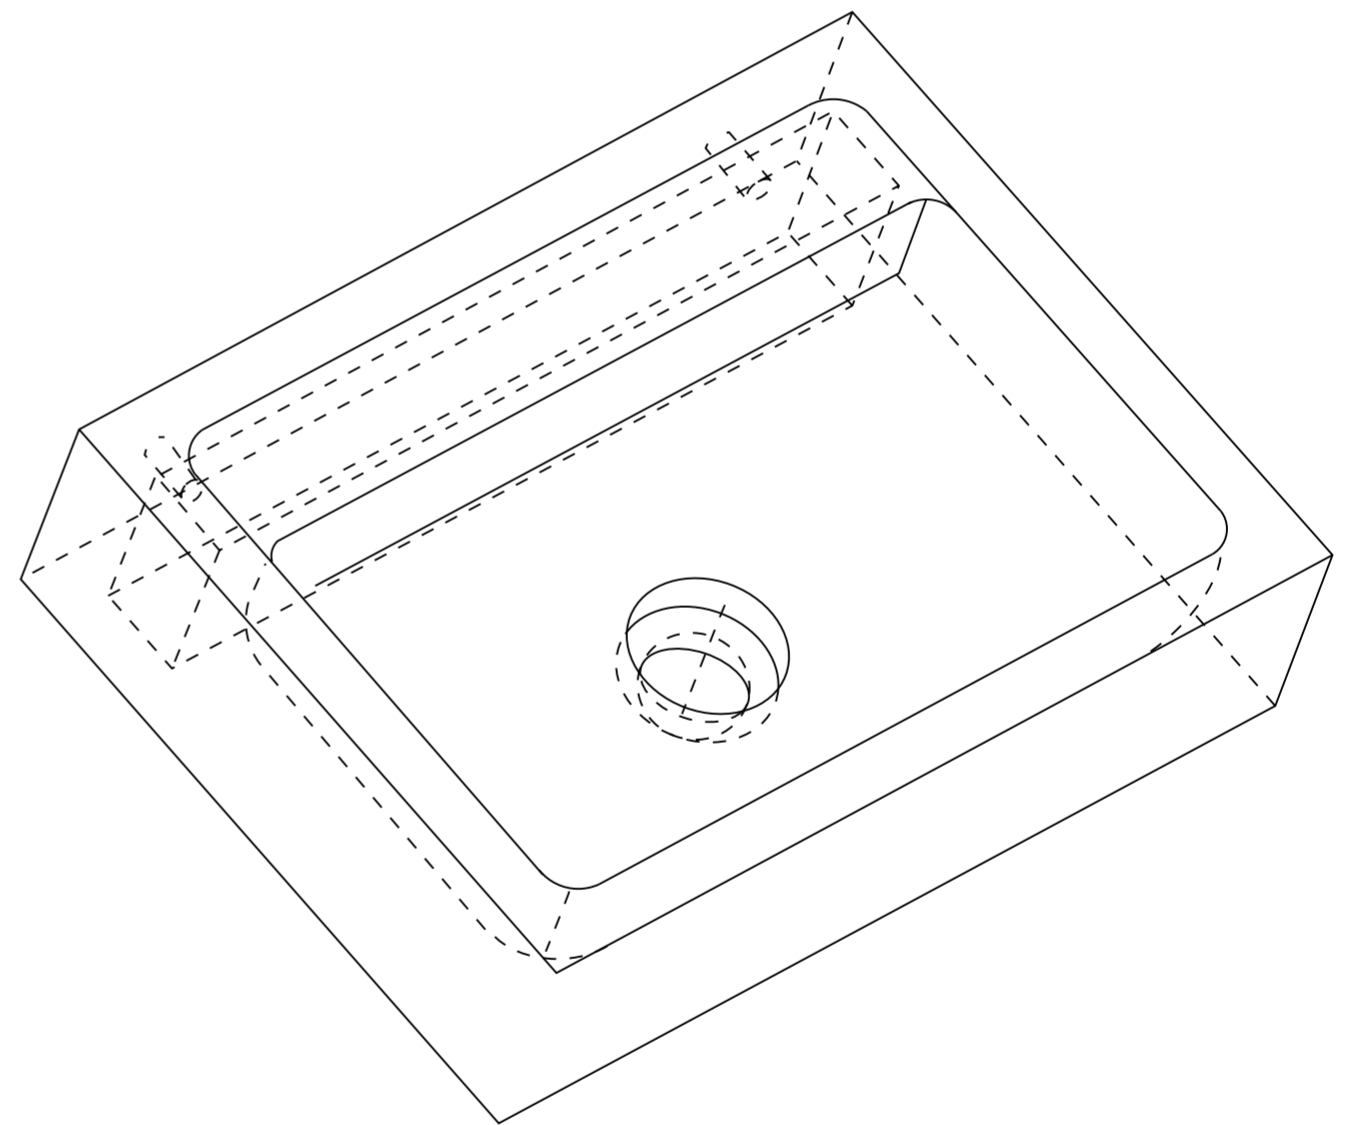

Front View

Side View

Top View

**LUSO**

Product Name	Via Wall Hung Basin 400mm
Basin Finish:	Marble / Stone
Size, mm:	400 × 300 × 100

All dimensions provided in millimeters.