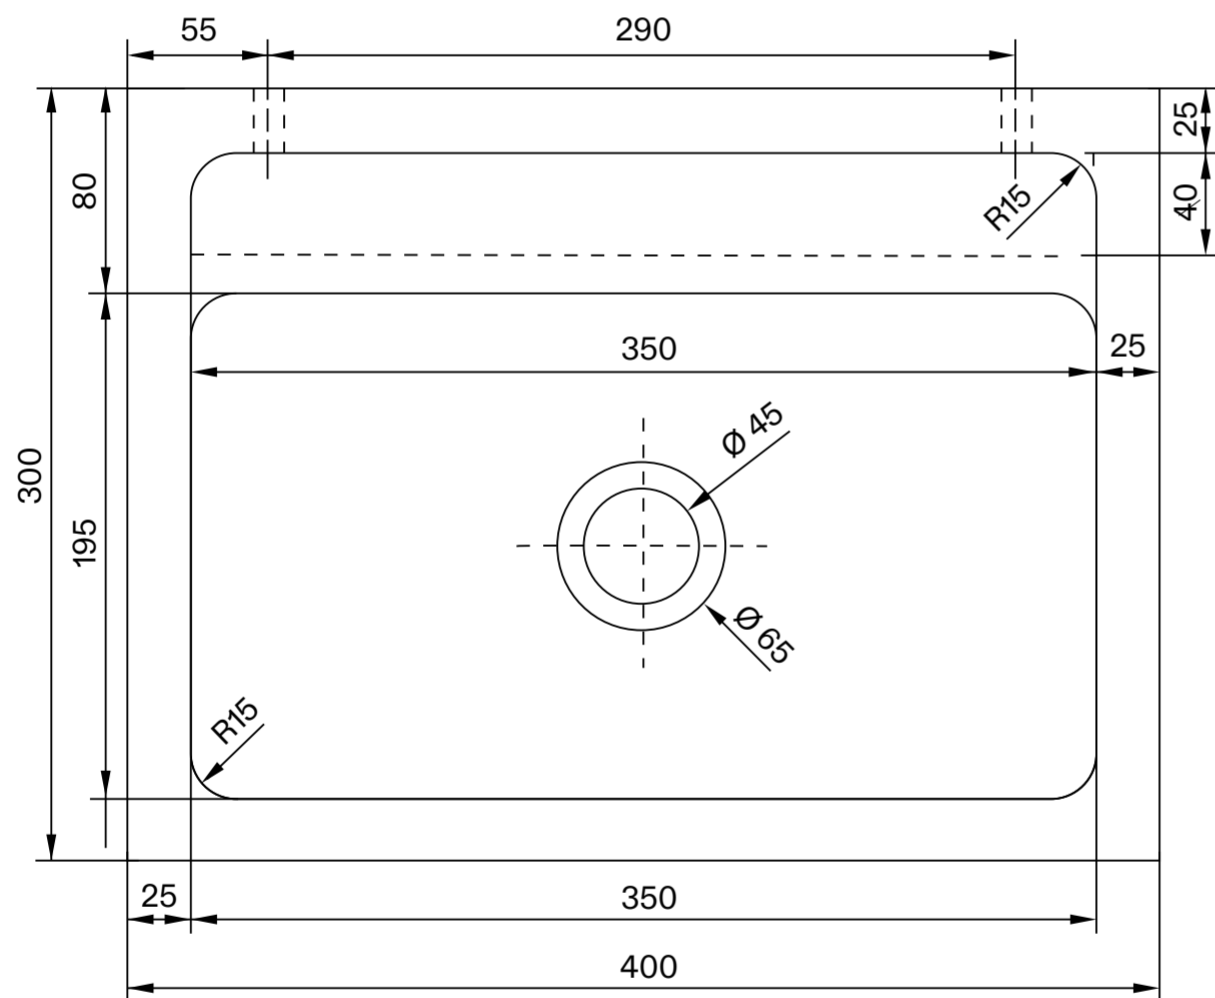

Front View

Side View

Top View

**LUSO**

Product Name	Via Wall Hung Basin 400mm
Basin Finish:	Marble / Stone
Size, mm:	400 × 300 × 100

All dimensions provided in millimeters.