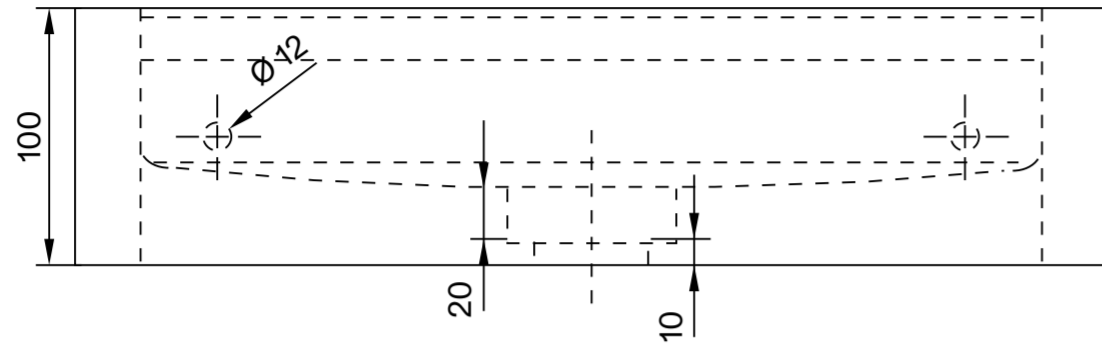

Front View

Side View

Top View

**LUSO**

Product Name	Via Wall Hung Basin 400mm
Basin Finish:	Marble / Stone
Size, mm:	400 × 300 × 100

All dimensions provided in millimeters.