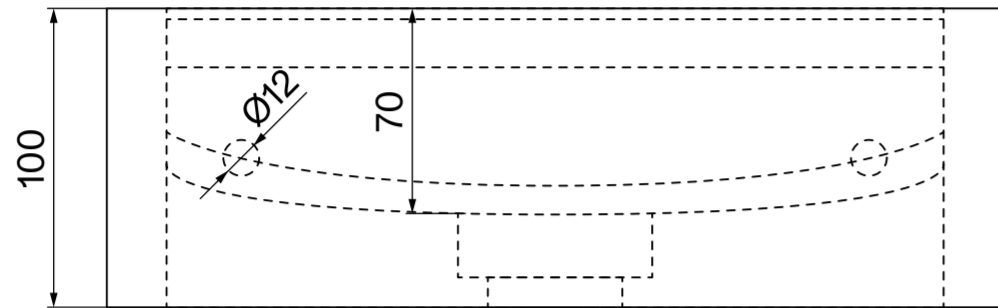

Front View - Section View

Side View - Section View

Top View - Section View

LUSO

Product Name	Vasel Wall Hung Basin
Material	Marble
Size, mm	L: 300 x D: 250 x H: 100

All dimensions provided in millimeters.