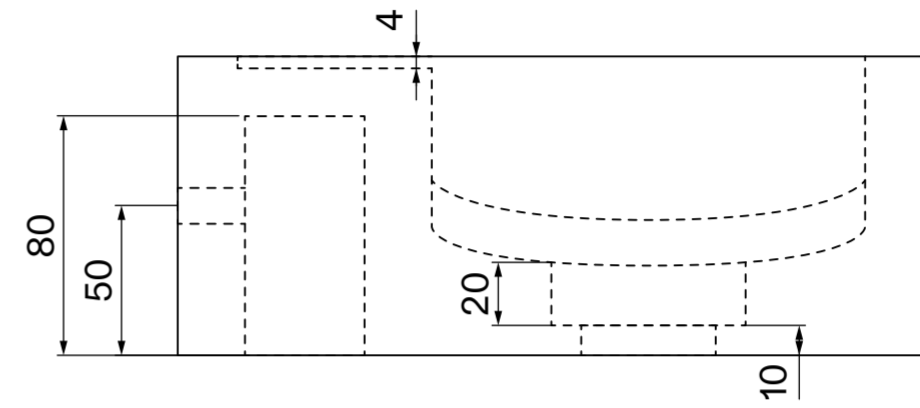

Front View - Section View

Side View - Section View

Top View - Section View

LUSO

Product Name	Vasel Wall Hung Basin
Material	Marble
Size, mm	L: 300 x D: 250 x H: 100

All dimensions provided in millimeters.