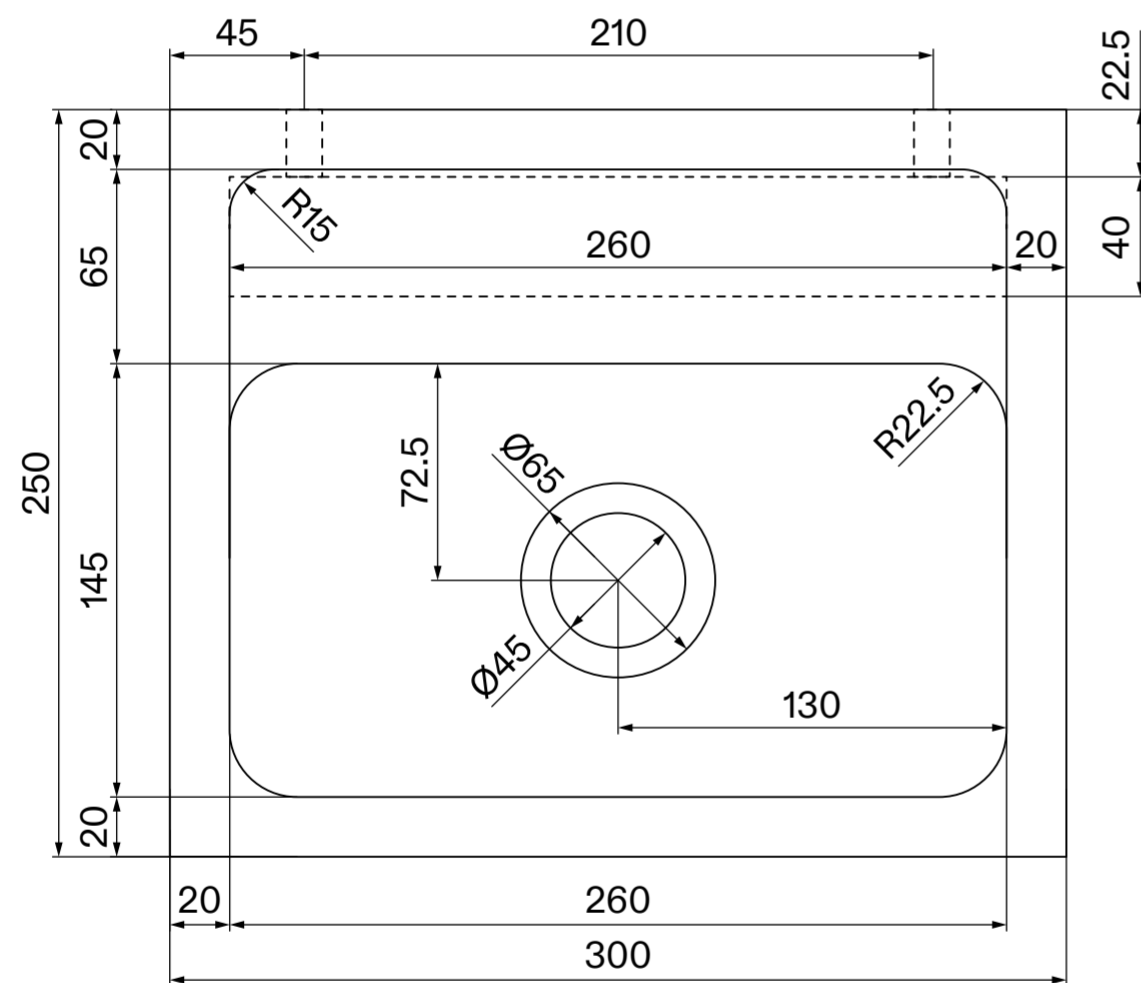

Front View - Section View

Side View - Section View

Top View - Section View

LUSO

Product Name	Vasel Wall Hung Basin
Material	Marble
Size, mm	L: 300 x D: 250 x H: 100

All dimensions provided in millimeters.