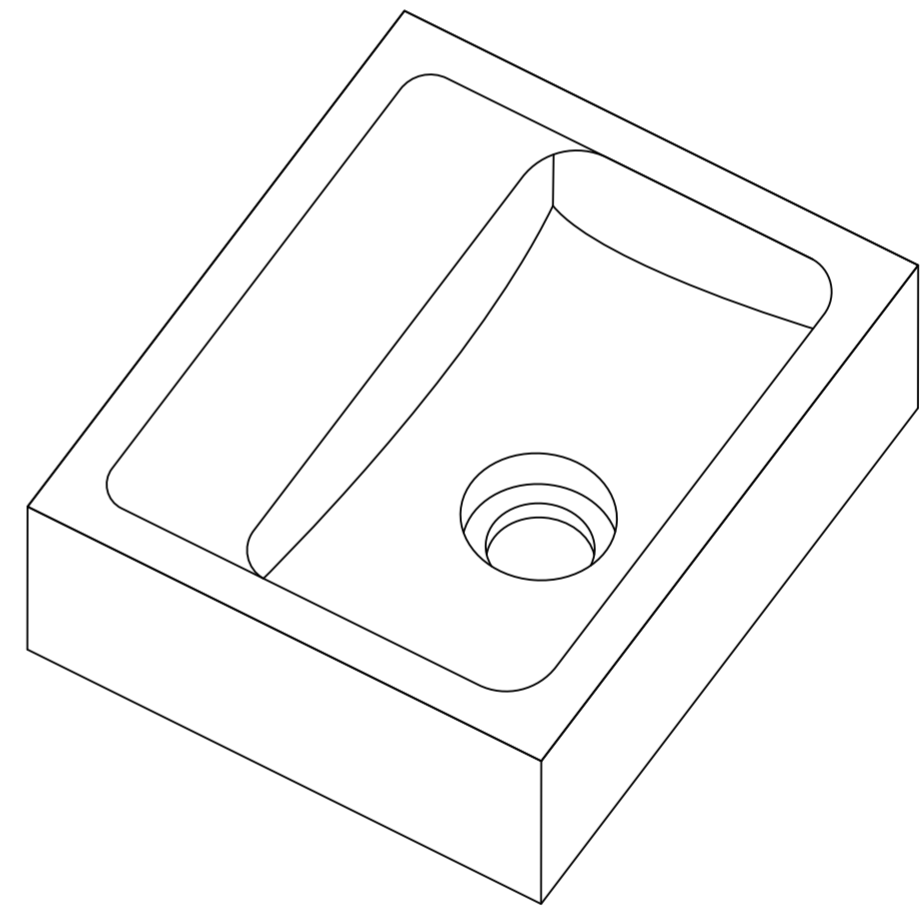

Front View - Section View

Side View - Section View

Top View - Section View

LUSO

Product Name	Vasel Wall Hung Basin
Material	Marble
Size, mm	L: 300 x D: 250 x H: 100

All dimensions provided in millimeters.