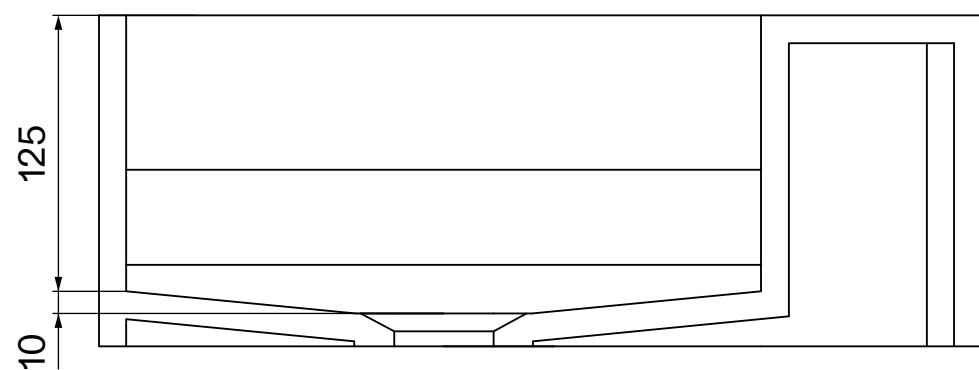

Side View - Section View

Back View - Section View

Top View

**LUSO**

|              |                              |
|--------------|------------------------------|
| Product Name | Thinn Wall Mounted Basin 600 |
| Size, mm     | L: 600 x D: 400 x H: 150     |

All dimensions provided in millimeters.