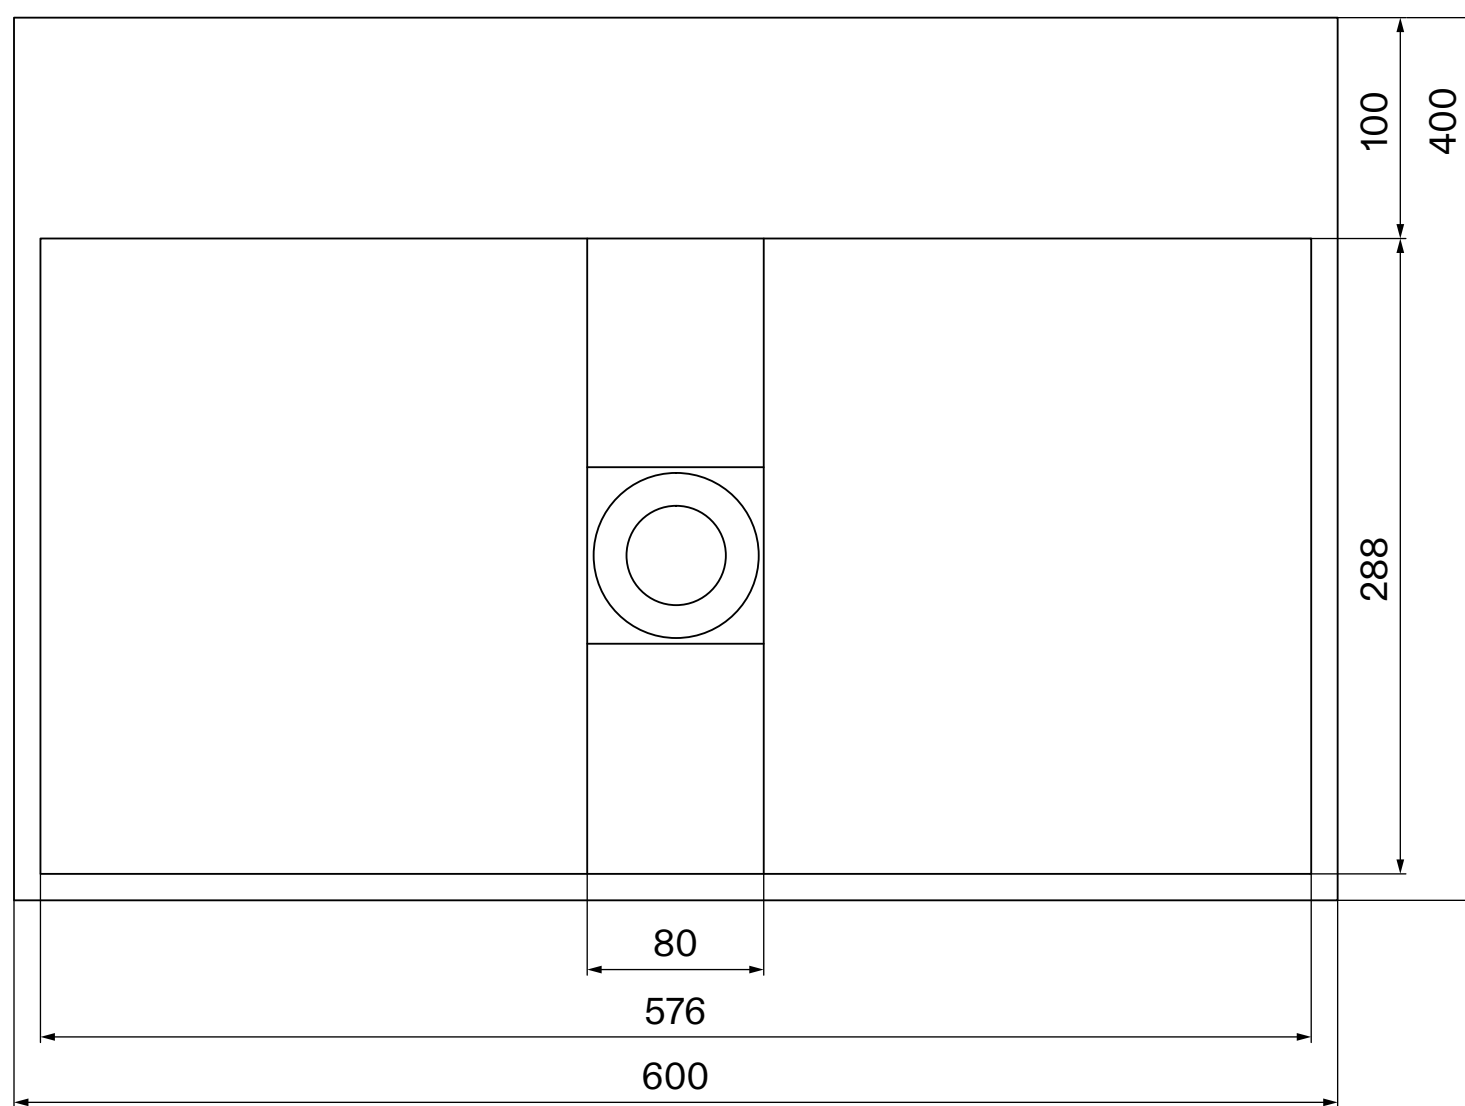

Side View - Section View

Back View - Section View

Top View

**LUSO**

|              |                              |
|--------------|------------------------------|
| Product Name | Thinn Wall Mounted Basin 600 |
| Size, mm     | L: 600 x D: 400 x H: 150     |

All dimensions provided in millimeters.