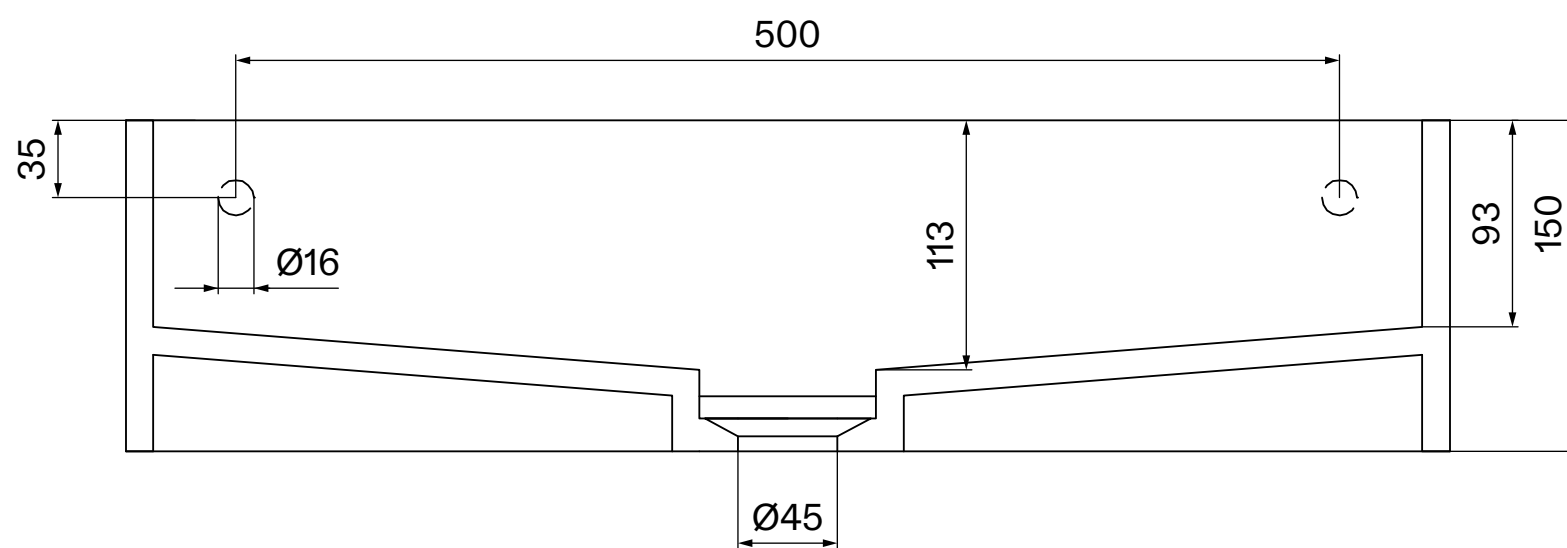

Side View - Section View

Back View - Section View

Top View

**LUSO**

|              |                              |
|--------------|------------------------------|
| Product Name | Thinn Wall Mounted Basin 600 |
| Size, mm     | L: 600 x D: 400 x H: 150     |

All dimensions provided in millimeters.