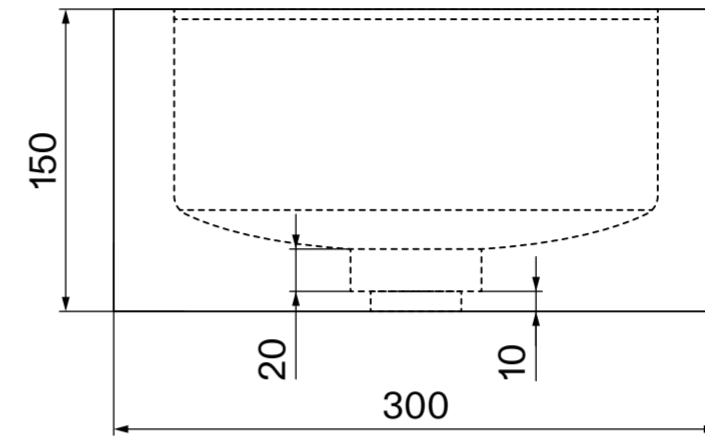

Front View - Section View

Side View - Section View

Top View

Wall Bracket

Side View

Back View

Top View

LUSO

Product Name	Tassilo Wall Hung Basin
Material	Marble/Stone
Size, mm	L: 600 x D: 300 x H: 150

All dimensions provided in millimeters.