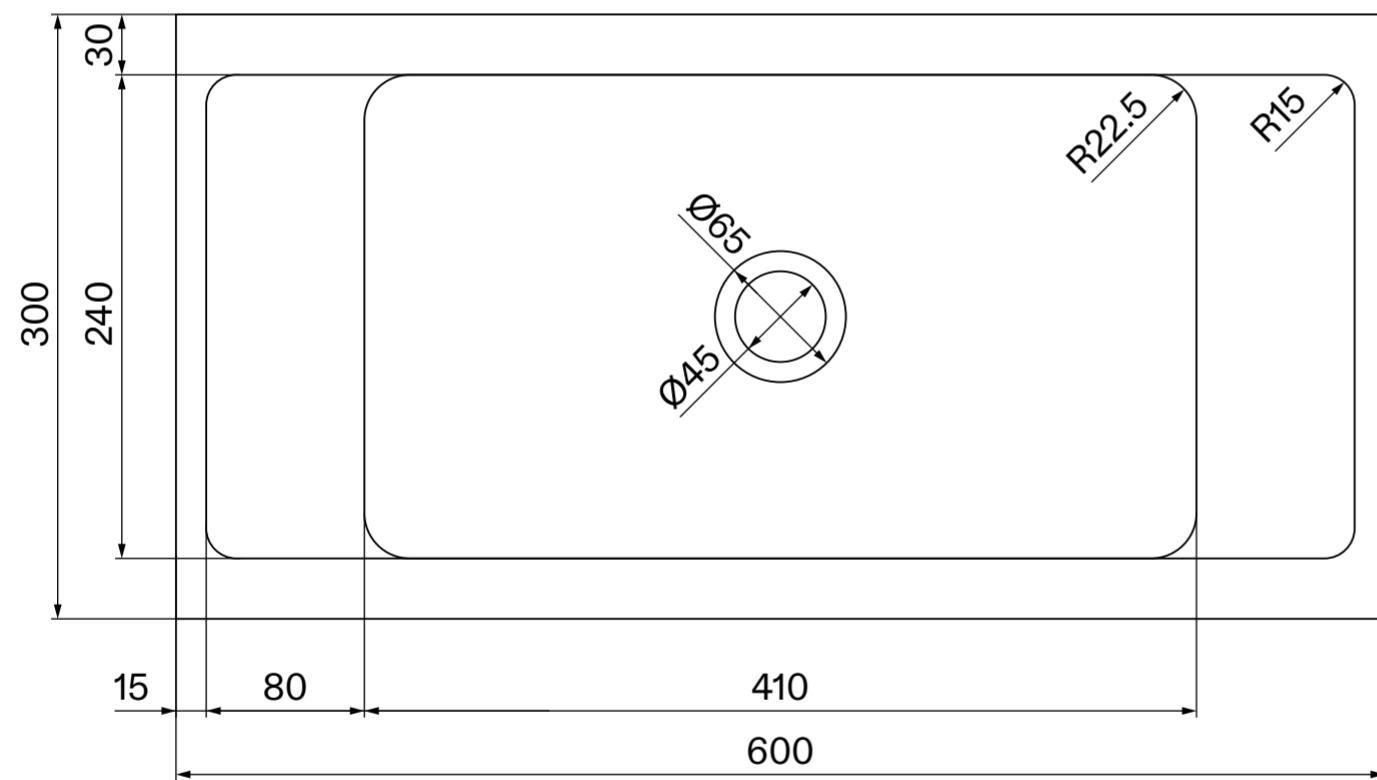

Front View - Section View

Side View - Section View

Top View

Wall Bracket

Side View

Back View

Top View

LUSO

Product Name	Tassilo Wall Hung Basin
Material	Marble/Stone
Size, mm	L: 600 x D: 300 x H: 150

All dimensions provided in millimeters.