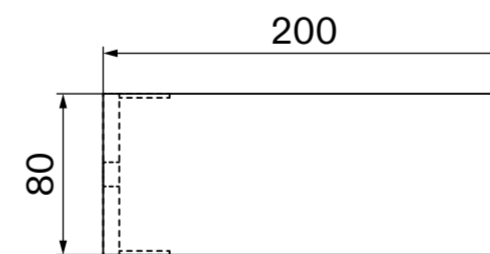

Front View - Section View

Side View - Section View

Top View

Wall Bracket

Side View

Back View

Top View

LUSO

Product Name	Tassilo Wall Hung Basin
Material	Marble/Stone
Size, mm	L: 600 x D: 300 x H: 150

All dimensions provided in millimeters.