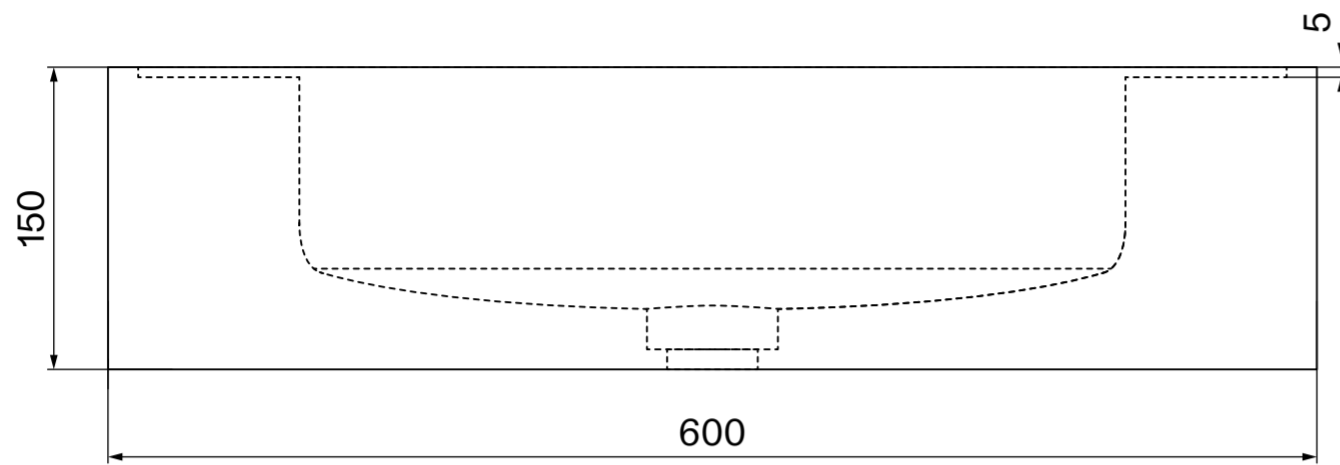

Front View - Section View

Side View - Section View

Top View

Wall Bracket

Side View

Back View

Top View

LUSO

Product Name	Tassilo Wall Hung Basin
Material	Marble/Stone
Size, mm	L: 600 x D: 300 x H: 150

All dimensions provided in millimeters.