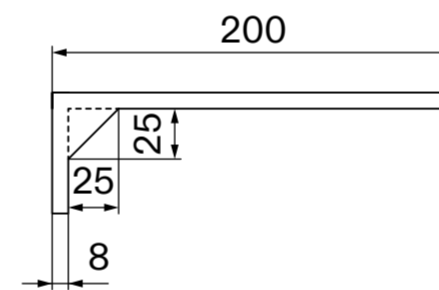

Front View - Section View

Side View - Section View

Top View

Wall Bracket

Side View

Back View

Top View

LUSO

Product Name	Tassilo Wall Hung Basin
Material	Marble/Stone
Size, mm	L: 600 x D: 300 x H: 150

All dimensions provided in millimeters.