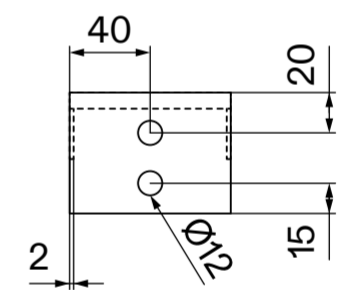

Front View - Section View

Side View - Section View

Top View

Wall Bracket

Side View

Back View

Top View

LUSO

Product Name	Tassilo Wall Hung Basin
Material	Marble/Stone
Size, mm	L: 600 x D: 300 x H: 150

All dimensions provided in millimeters.