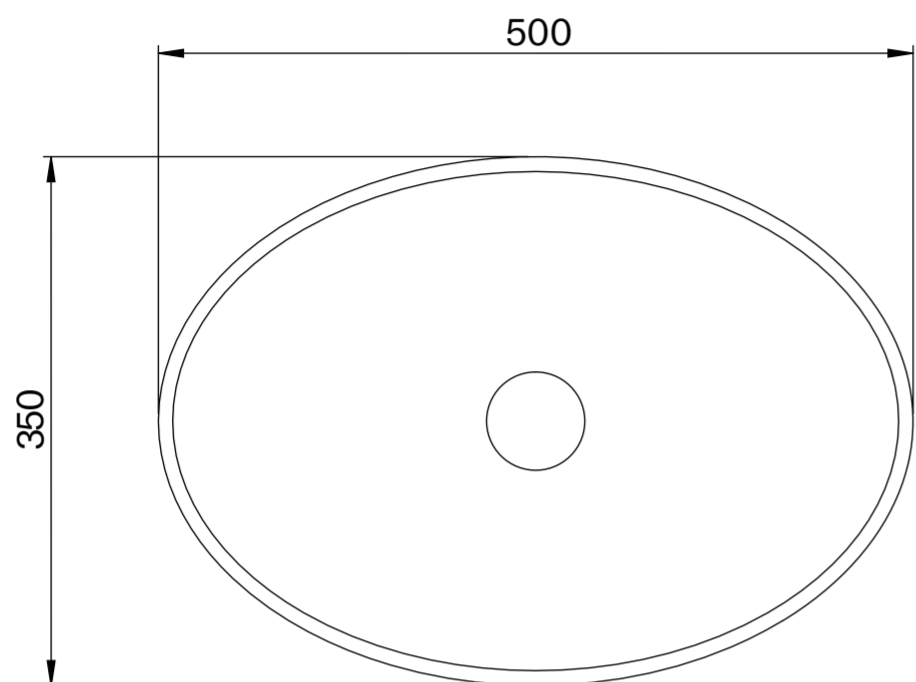

Top View

Waste Fitting

Front View - Section View

Side View - Section View

**LUSSO**

Product Name	Elegance
Material	Stone
Product Size (mm)	500 x 350 x 130

All dimensions provided in millimeters.