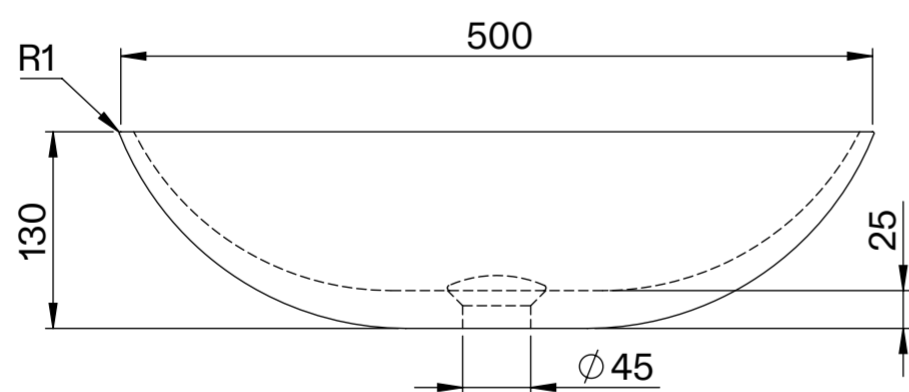

Top View

Waste Fitting

Front View - Section View

Side View - Section View

**LUSSO**

Product Name	Elegance
Material	Stone
Product Size (mm)	500 x 350 x 130

All dimensions provided in millimeters.