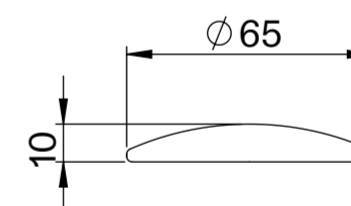

Top View

Waste Fitting

Front View - Section View

Side View - Section View

**LUSSO**

Product Name	Elegance
Material	Stone
Product Size (mm)	500 x 350 x 130

All dimensions provided in millimeters.