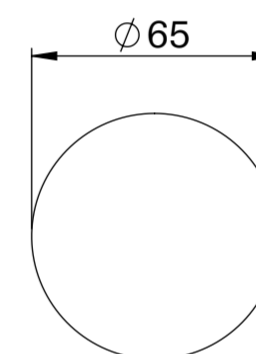

Top View

Waste Fitting

Front View - Section View

Side View - Section View

**LUSSO**

Product Name	Elegance
Material	Stone
Product Size (mm)	500 x 350 x 130

All dimensions provided in millimeters.