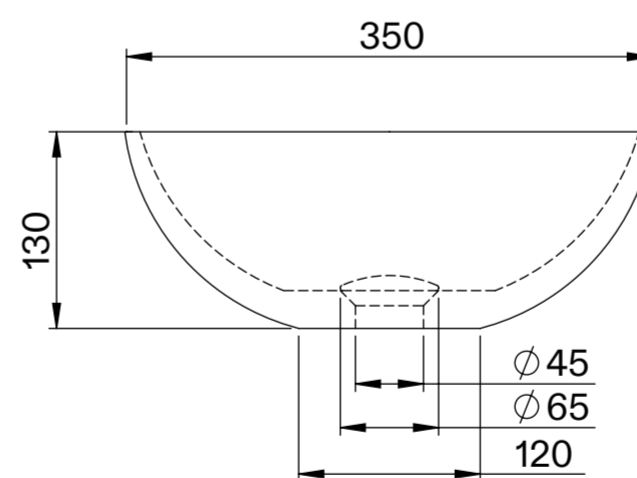

Top View

Waste Fitting

Front View - Section View

Side View - Section View

**LUSSO**

Product Name	Elegance
Material	Stone
Product Size (mm)	500 x 350 x 130

All dimensions provided in millimeters.