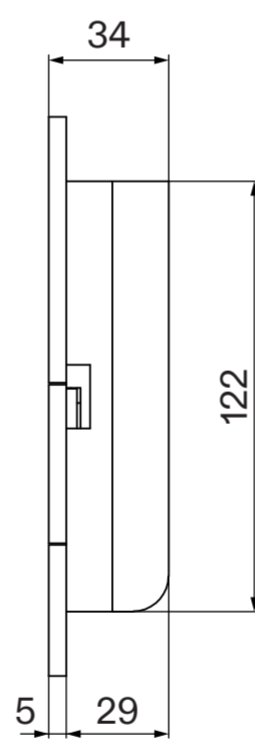

Toilet

Top View

Side View - Section View

Front View

Back View

Flush Plate

Front View

Side View

Cistern

Front View

Side View

LUSO

Product Name	Senza Toilet, Concealed Cistern, with Square Flush Plate
Style	Toilet: Back to Wall, Cistern: Concealed / Dual Flush
Material	
Toilet	Ceramic
Cistern	Insulated Plastic
Flush Plate	Stainless Steel
Size, mm	540 x 365 x 400

All dimensions provided in millimeters.