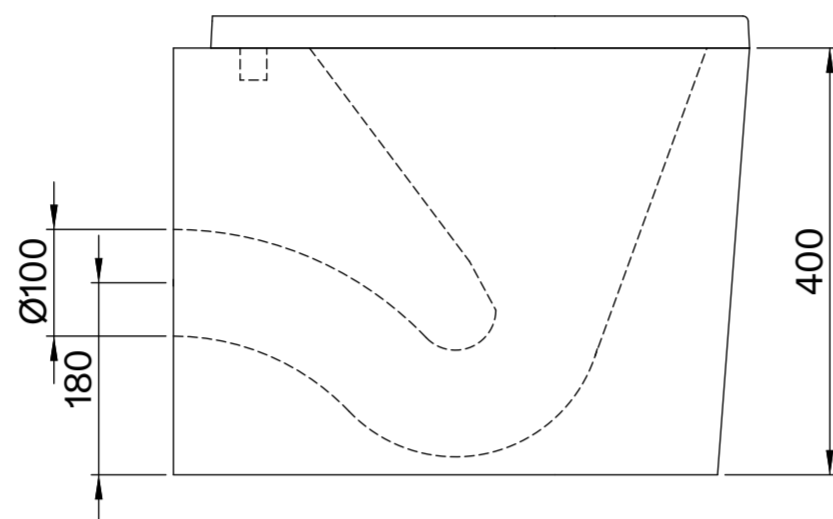

Toilet

Top View

Side View - Section View

Front View

Back View

Flush Plate

Front View

Side View

Cistern

Front View

Side View

LUSO

Product Name	Senza Toilet, Concealed Cistern, with Square Flush Plate
Style	Toilet: Back to Wall, Cistern: Concealed / Dual Flush
Material	
Toilet	Ceramic
Cistern	Insulated Plastic
Flush Plate	Stainless Steel
Size, mm	540 x 365 x 400

All dimensions provided in millimeters.