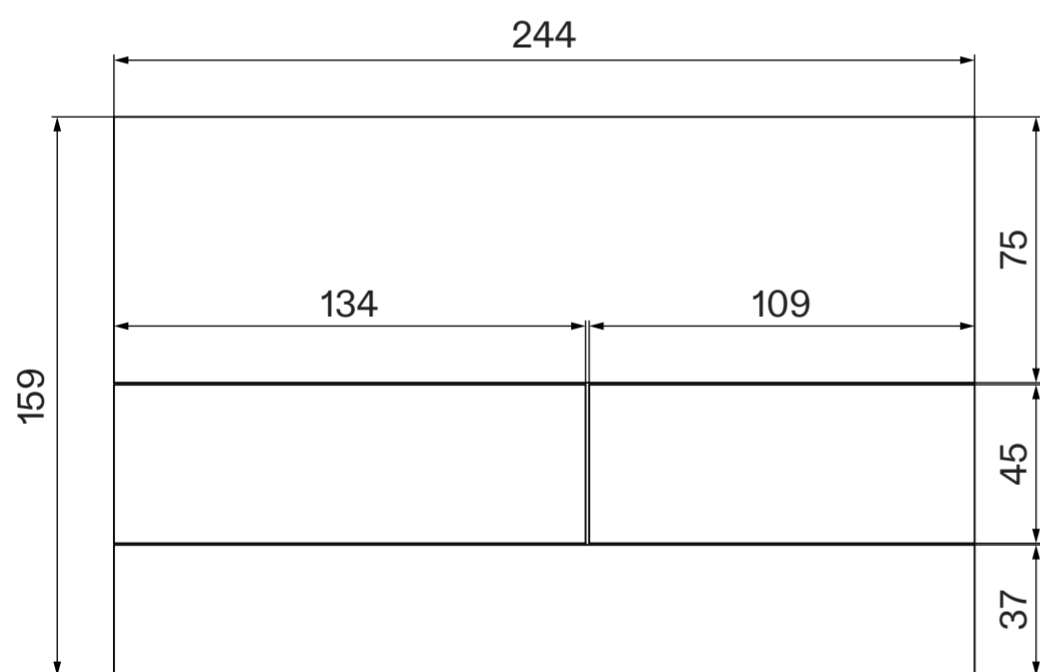

Toilet

Top View

Side View - Section View

Front View

Back View

Flush Plate

Front View

Side View

Cistern

Front View

Side View

LUSO

Product Name	Senza Toilet, Concealed Cistern, with Square Flush Plate
Style	Toilet: Back to Wall, Cistern: Concealed / Dual Flush
Material	
Toilet	Ceramic
Cistern	Insulated Plastic
Flush Plate	Stainless Steel
Size, mm	540 x 365 x 400

All dimensions provided in millimeters.