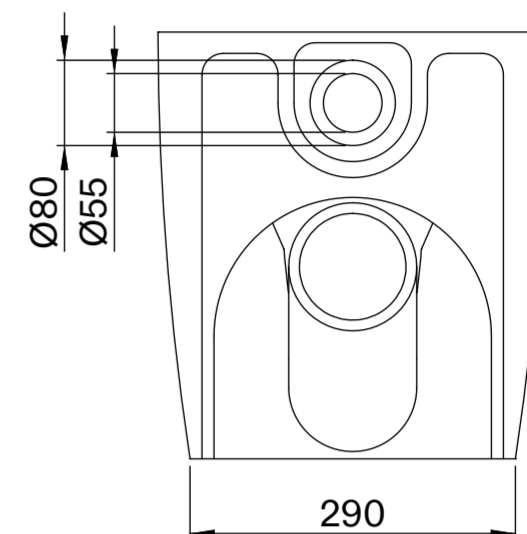

Toilet

Top View

Side View - Section View

Front View

Back View

Flush Plate

Front View

Side View

Cistern

Front View

Side View

LUSO

Product Name	Senza Toilet, Concealed Cistern, with Square Flush Plate
Style	Toilet: Back to Wall, Cistern: Concealed / Dual Flush
Material	
Toilet	Ceramic
Cistern	Insulated Plastic
Flush Plate	Stainless Steel
Size, mm	540 x 365 x 400

All dimensions provided in millimeters.