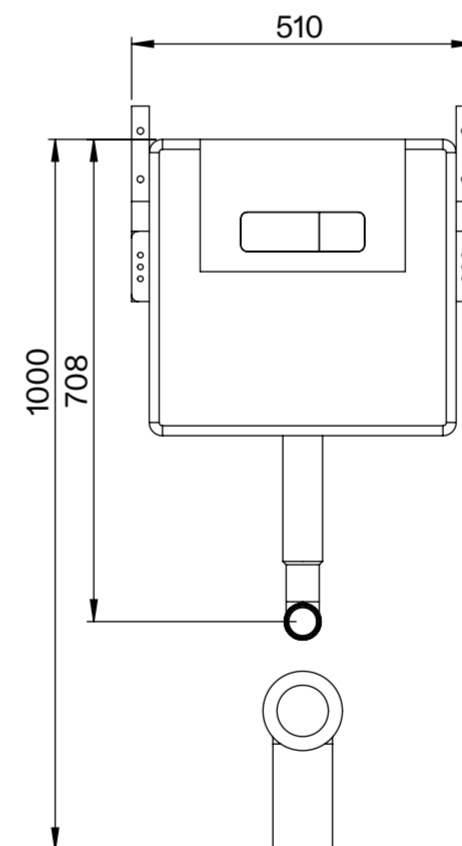

Toilet

Top View

Side View - Section View

Front View

Back View

Flush Plate

Front View

Side View

Cistern

Front View

Side View

LUSO

Product Name	Senza Toilet, Concealed Cistern, with Square Flush Plate
Style	Toilet: Back to Wall, Cistern: Concealed / Dual Flush
Material	
Toilet	Ceramic
Cistern	Insulated Plastic
Flush Plate	Stainless Steel
Size, mm	540 x 365 x 400

All dimensions provided in millimeters.