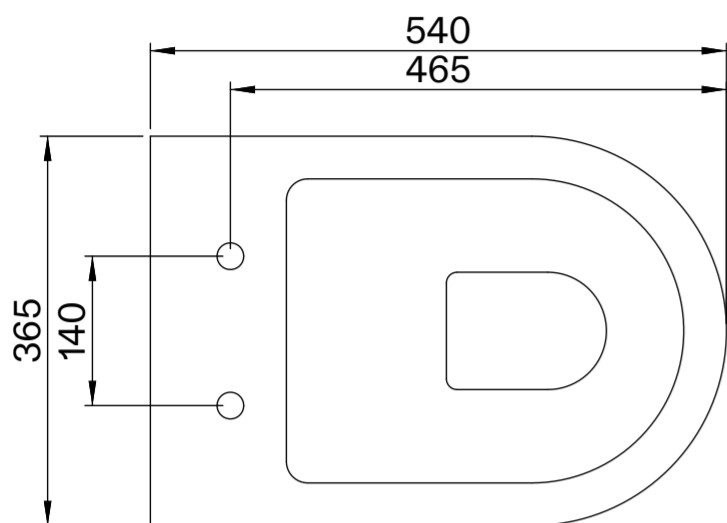

Toilet

Top View

Side View - Section View

Front View

Back View

Flush Plate

Front View

Side View

Cistern

Front View

Side View

LUSO

Product Name	Senza Toilet, Concealed Cistern, with Square Flush Plate
Style	Toilet: Back to Wall, Cistern: Concealed / Dual Flush
Material	
Toilet	Ceramic
Cistern	Insulated Plastic
Flush Plate	Stainless Steel
Size, mm	540 x 365 x 400

All dimensions provided in millimeters.