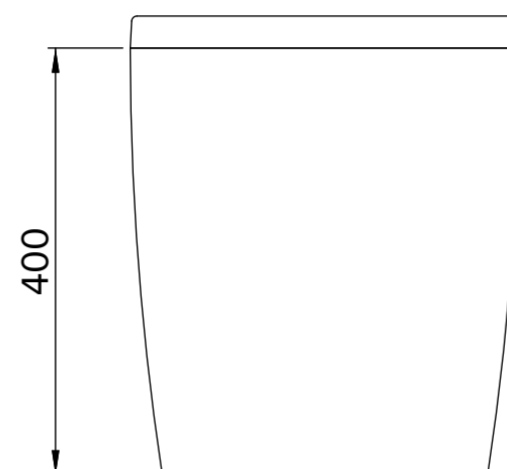

Toilet

Top View

Side View - Section View

Front View

Back View

Flush Plate

Front View

Side View

Cistern

Front View

Side View

LUSO

Product Name	Senza Toilet, Concealed Cistern, with Square Flush Plate
Style	Toilet: Back to Wall, Cistern: Concealed / Dual Flush
Material	
Toilet	Ceramic
Cistern	Insulated Plastic
Flush Plate	Stainless Steel
Size, mm	540 x 365 x 400

All dimensions provided in millimeters.