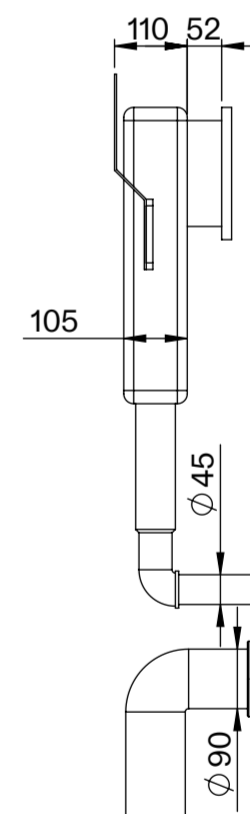

Toilet

Top View

Side View - Section View

Front View

Back View

Flush Plate

Front View

Side View

Cistern

Front View

Side View

LUSO

Product Name	Senza Toilet, Concealed Cistern, with Square Flush Plate
Style	Toilet: Back to Wall, Cistern: Concealed / Dual Flush
Material	
Toilet	Ceramic
Cistern	Insulated Plastic
Flush Plate	Stainless Steel
Size, mm	540 x 365 x 400

All dimensions provided in millimeters.