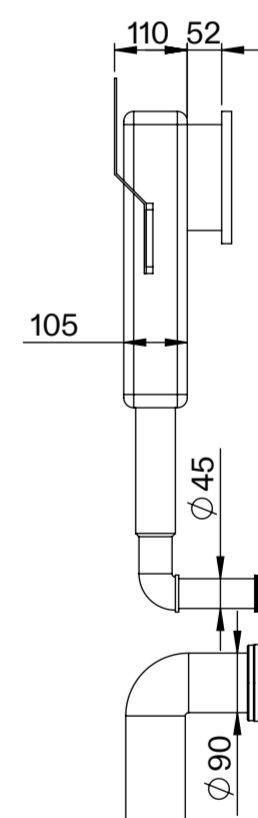

# Toilet

Top View

Side View - Section View

Front View

Back View

# Flush Plate

Front View

Side View

# LUSO

Product Name	Senza Toilet, Concealed Cistern, with Round Flush Plate
Style	Toilet: Back to Wall, Cistern: Concealed / Dual Flush
Material	
Toilet	Ceramic
Cistern	Insulated Plastic
Flush Plate	Stainless Steel
Size, mm	540 x 365 x 400

All dimensions provided in millimeters.