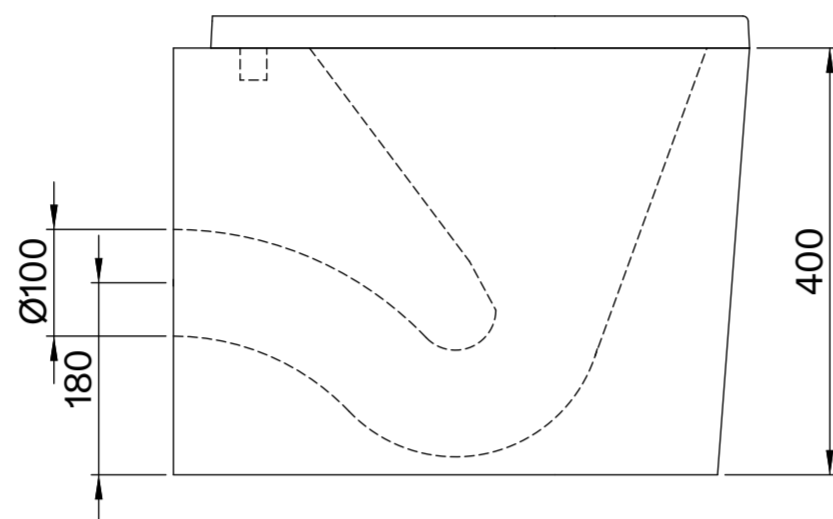

# Toilet

Top View

Side View - Section View

Front View

Back View

# Flush Plate

Front View

Side View

# LUSO

Product Name	Senza Toilet, Concealed Cistern, with Round Flush Plate
Style	Toilet: Back to Wall, Cistern: Concealed / Dual Flush
Material	
Toilet	Ceramic
Cistern	Insulated Plastic
Flush Plate	Stainless Steel
Size, mm	540 x 365 x 400

All dimensions provided in millimeters.