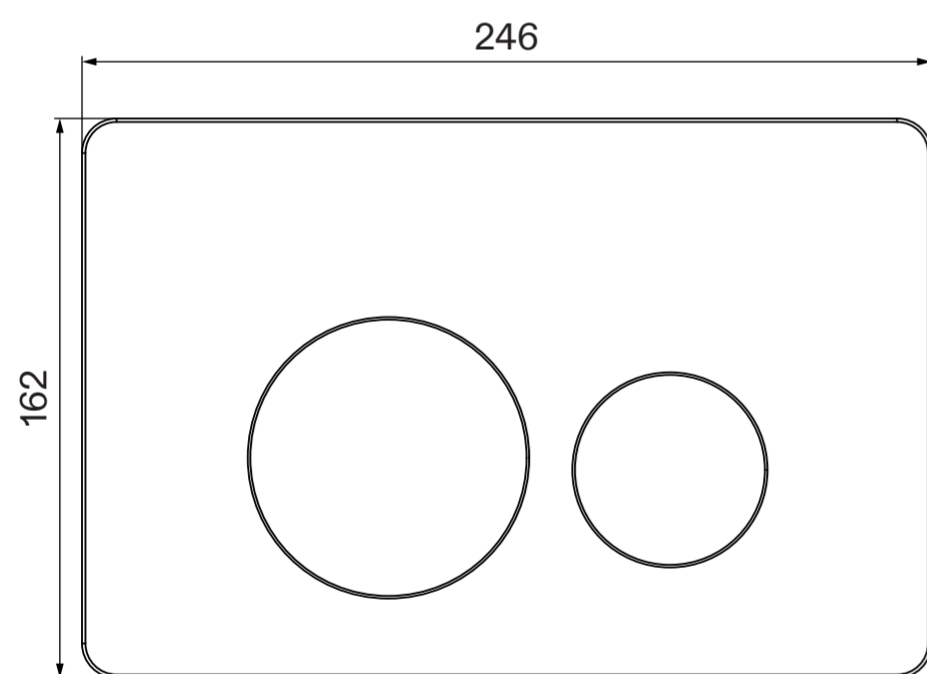

# Toilet

Top View

Side View - Section View

Front View

Back View

# Flush Plate

Front View

Side View

# LUSO

Product Name	Senza Toilet, Concealed Cistern, with Round Flush Plate
Style	Toilet: Back to Wall, Cistern: Concealed / Dual Flush
Material	
Toilet	Ceramic
Cistern	Insulated Plastic
Flush Plate	Stainless Steel
Size, mm	540 x 365 x 400

All dimensions provided in millimeters.