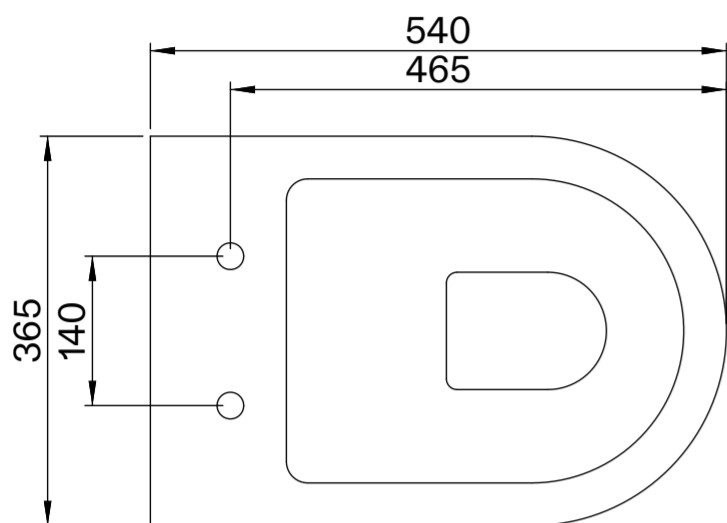

# Toilet

Top View

Side View - Section View

Front View

Back View

# Flush Plate

Front View

Side View

# LUSO

Product Name	Senza Toilet, Concealed Cistern, with Round Flush Plate
Style	Toilet: Back to Wall, Cistern: Concealed / Dual Flush
Material	
Toilet	Ceramic
Cistern	Insulated Plastic
Flush Plate	Stainless Steel
Size, mm	540 x 365 x 400

All dimensions provided in millimeters.