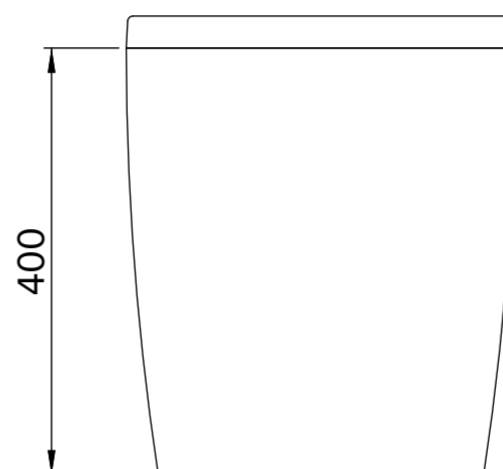

# Toilet

Top View

Side View - Section View

Front View

Back View

# Flush Plate

Front View

Side View

# LUSO

Product Name	Senza Toilet, Concealed Cistern, with Round Flush Plate
Style	Toilet: Back to Wall, Cistern: Concealed / Dual Flush
Material	
Toilet	Ceramic
Cistern	Insulated Plastic
Flush Plate	Stainless Steel
Size, mm	540 x 365 x 400

All dimensions provided in millimeters.