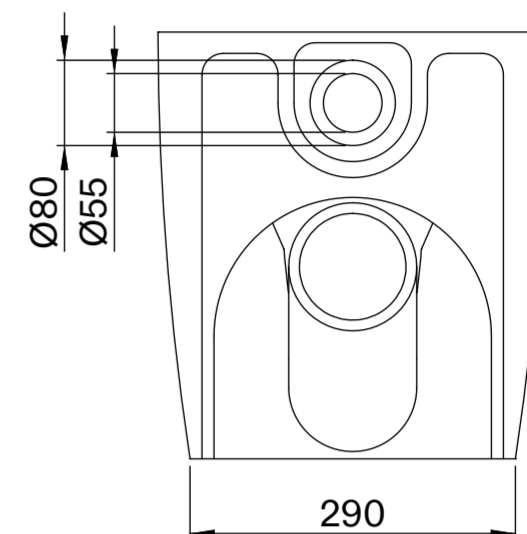

# Toilet

Top View

Side View - Section View

Front View

Back View

# Flush Plate

Front View

Side View

# LUSO

Product Name	Senza Toilet, Concealed Cistern, with Round Flush Plate
Style	Toilet: Back to Wall, Cistern: Concealed / Dual Flush
Material	
Toilet	Ceramic
Cistern	Insulated Plastic
Flush Plate	Stainless Steel
Size, mm	540 x 365 x 400

All dimensions provided in millimeters.