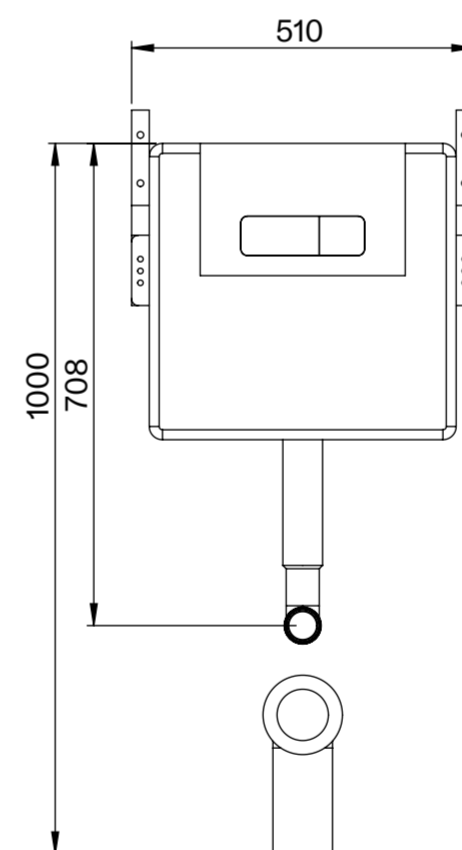

Cistern

Front View